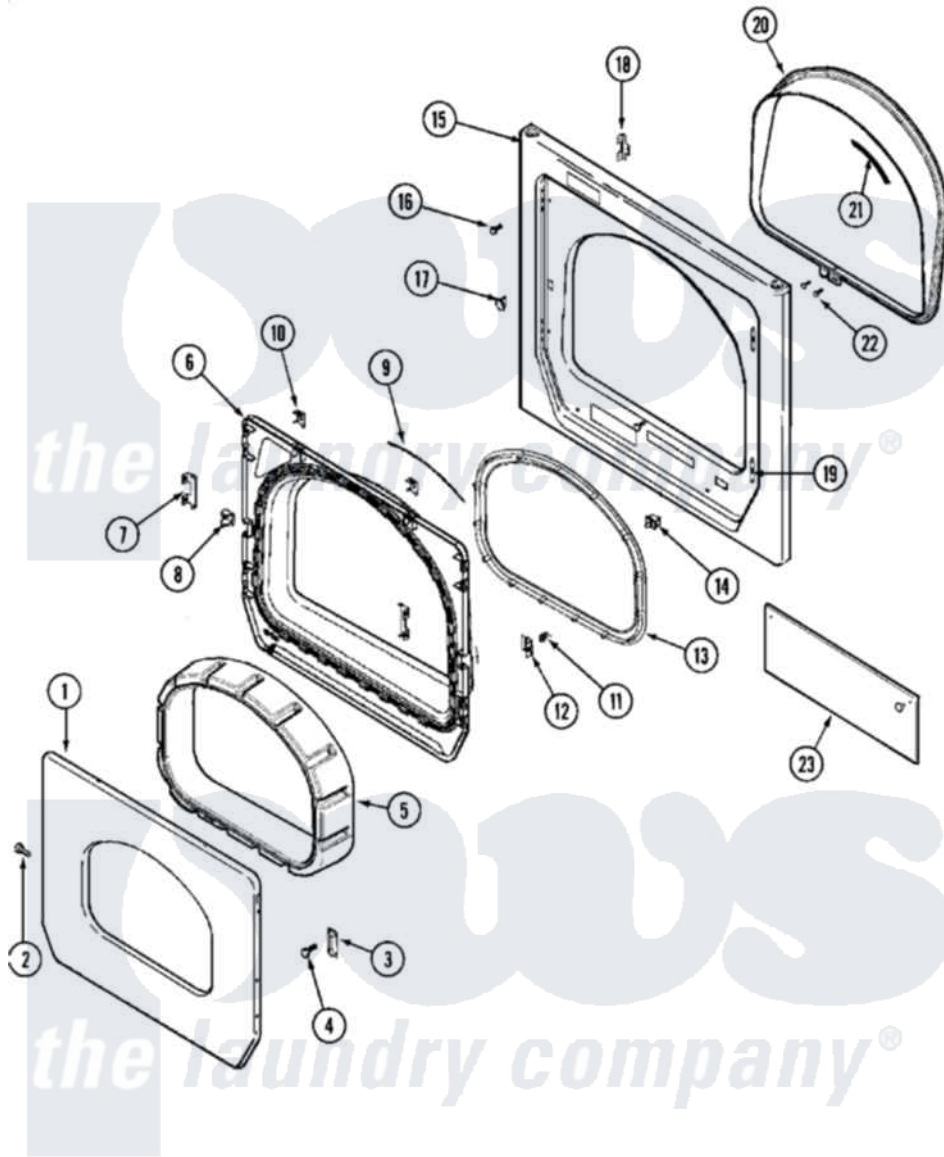

# Maytag MLG19PDAWW 09 - DOOR (DRYER)

Maytag Residential Maytag MLG19PDAWW Dryer Parts Parts Diagram 09 - DOOR (DRYER)  
 Click on the part number to view part

Item	Original Part Number	Replaced By	Status	Part Description
001	<a href="#">33002015</a>			Door, Outer
002	<a href="#">22002063</a>			Screw No.8-18AB Wafer Head
003	<a href="#">33002017</a>			Hinge, Door
004	22002062	<a href="#">98006631</a>		Screw
005	22002300	<a href="#">9740848</a>		Screw, Mixing Valve Mounting
"	33002018	<a href="#">33002780</a>		Door Tunnel W` Handle
006	<a href="#">33002020</a>			Door, Inner W/Seal
007	<a href="#">22002038</a>			Clip, Door
008	33002111	<a href="#">33001763</a>		Plug, Inner Door
009	<a href="#">33002094</a>			Seal, Door
010	<a href="#">22002039</a>			Clip, Door
011	<a href="#">33001761</a>			Strike, Door
012	33002110	<a href="#">33001793</a>		Bracket, Strike
013	33002022	<a href="#">33002607</a>		Lens, Door
"	<a href="#">33002607</a>			Lens, Door
014	33001509	<a href="#">W10169313</a>		Switch-Dor

015	33001711	<a href="#">33002936</a>	Medallion-
"	33002051		Not Available
"	<a href="#">33002081</a>		SCREW, FRONT PANEL
016	33001486	<a href="#">98008544</a>	Panel, Front
017	33001791	<a href="#">306436</a>	Screw
018	<a href="#">33002025</a>		Door Latch Kit--W
019	<a href="#">33001175</a>		Twin Speednut
020	<a href="#">33002026</a>		Cover, Hinge Hole
021	<a href="#">33001767</a>		Extension, Tumbler Front
022	33001855	<a href="#">33002917</a>	Seal, Shroud
023	<a href="#">33002048</a>		Screw, No.10-16
"	<a href="#">33002183</a>		Fastener, Push
			Shield, Control Panel