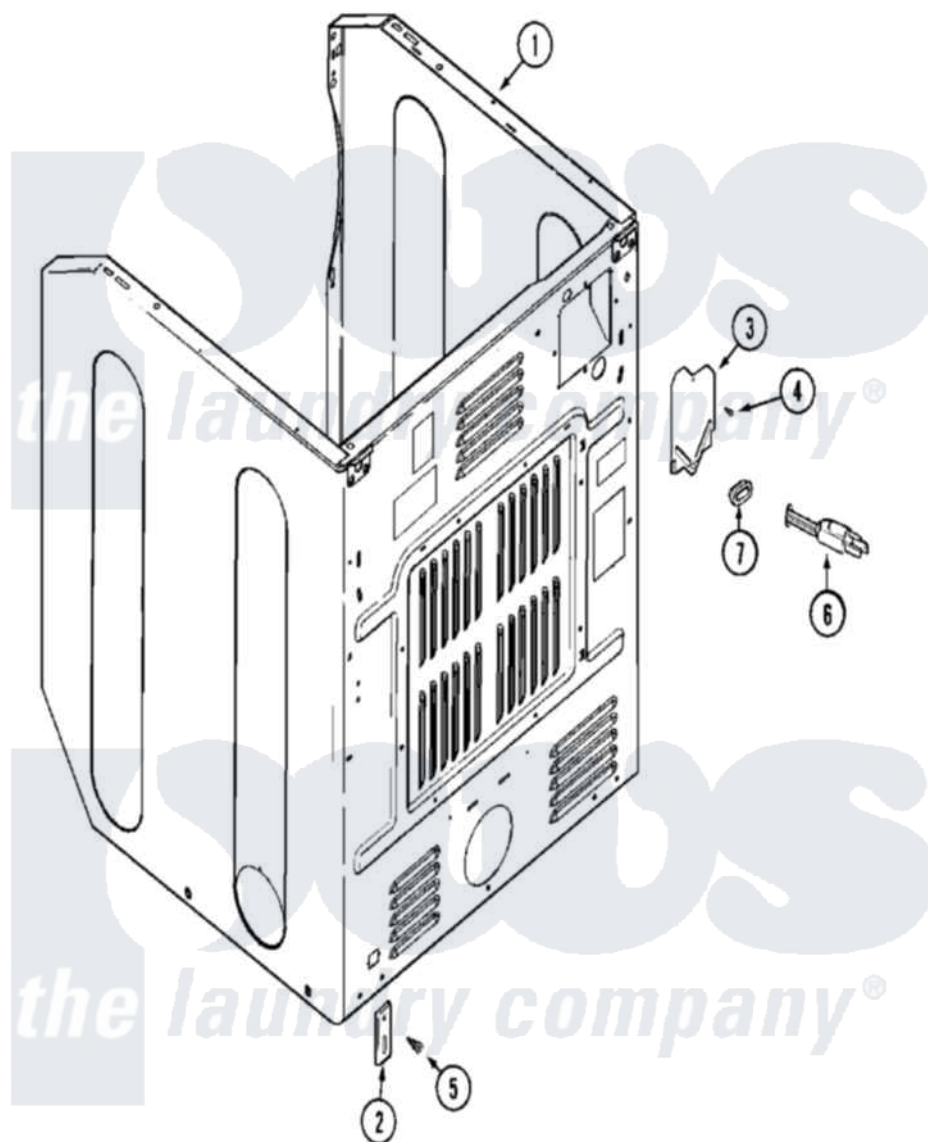

Maytag MLG19PDAWW 10 - CABINET-REAR (DRYER)

Maytag Residential Maytag MLG19PDAWW Dryer Parts Parts Diagram 10 - CABINET-REAR (DRYER)
 Click on the part number to view part

Item	Original Part Number	Replaced By	Status	Part Description
001	NLA		Not Available	CABINET (WHT-UPR)
002	33002060			Bracket, Security
003	33001795			Cover, Terminal Block
004	22001995			Screw Note: Screw, Tumbler Front And Shroud
005	22001995			Screw Note: Screw, Tumbler Front And Shroud
006	33002184	33002777		Power Cord
"	NLA		Not Available	SCREW, CORD
007	211881			Grommet, Cord Part Not Used-Gas Models Only