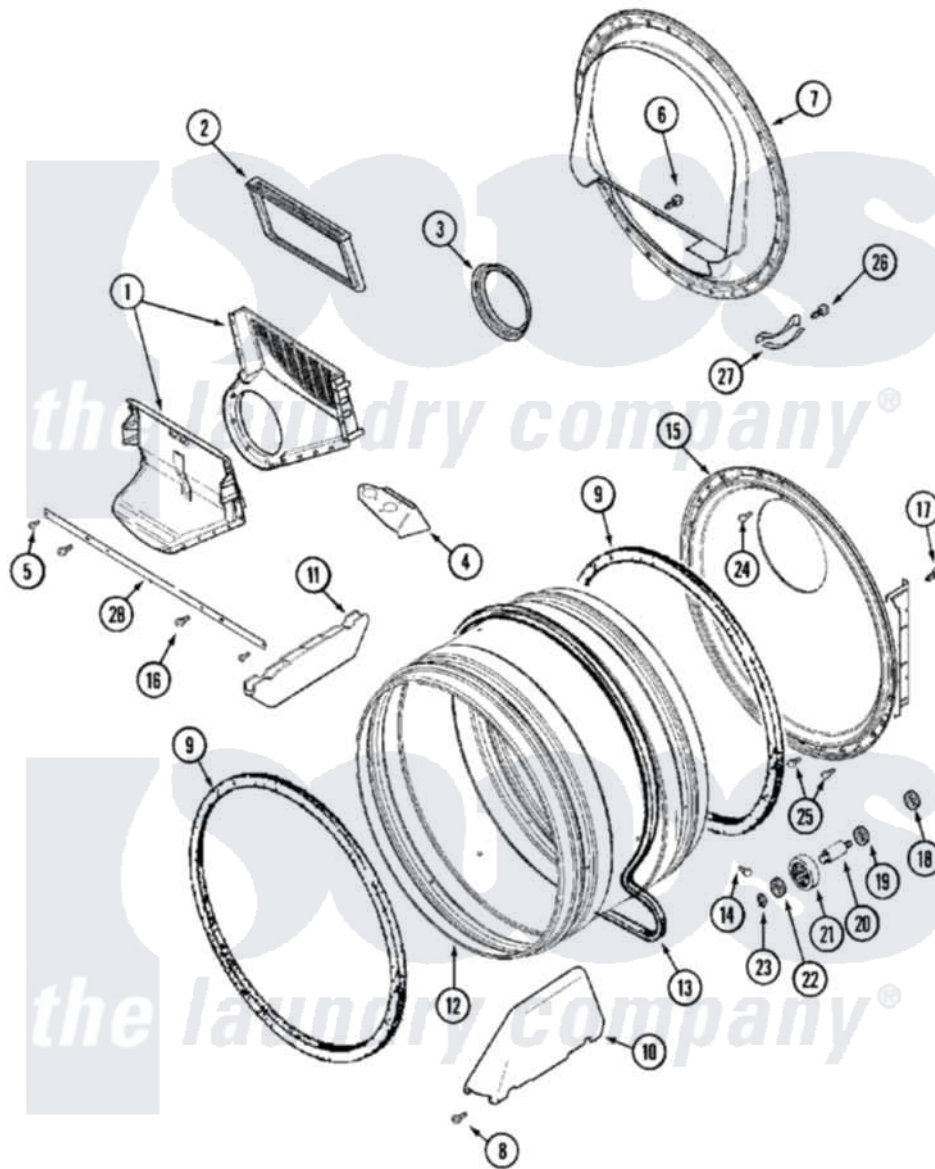

Maytag MLG19PDAWW 11 - TUMBLER (DRYER)

Maytag Residential Maytag MLG19PDAWW Dryer Parts Parts Diagram 11 - TUMBLER (DRYER)
 Click on the part number to view part

Item	Original Part Number	Replaced By	Status	Part Description
001	33001799			Outlet Duct Assembly Note: Outlet Duct Assembly
002	33001804	33002790		Lint Filter
003	33001758	33002560		Seal, Blower
004	33001837			Cover, Thermostat
005	22001995			Screw Note: Screw, Tumbler Front And Shroud
006	NLA		Not Available	SCREW, OUTLET DUCT
007	33001802			Front, Tumbler
008	33001855	33002917		Screw, No.10-16
009	33001807			Seal, Tumbler
010	33002032			Baffle
011	33001755			Baffle
012	33001794	33001889		Tumbler
013	33001777	33002535		V-Belt
014	33001788	33002973		Screw, No.9-15 X 1.00 Hx WS
015	33001801			Back, Tumbler

016	33001768		Screw, Shroud Note: Screw, Shroud And Outlet Duct
017	22001995		Screw Note: Screw, Tumbler Front And Shroud
018	33001443		Nut, Hex
019	Y313347	312535	Washer, Vault Mounting Brk.
020	Y312948	6-3129480	Shaft- Tumbler
021	Y303373	12001541	Drum Roller/Washer Assembly--W
022	312535		Washer, Vault Mounting Brk.
023	410233	9703438	Ring-Retrn
024	210932		Screw, No.8 X 9/16 Ctsk Note: Screw, Inlet Duct
025	22001996	3370225	Screw
026	210720		Rivet, Bearing To Tumbler Fmt
027	306508		Tumbler Bearing Kit ---W
028	33002039		Brace, Tumbler Front