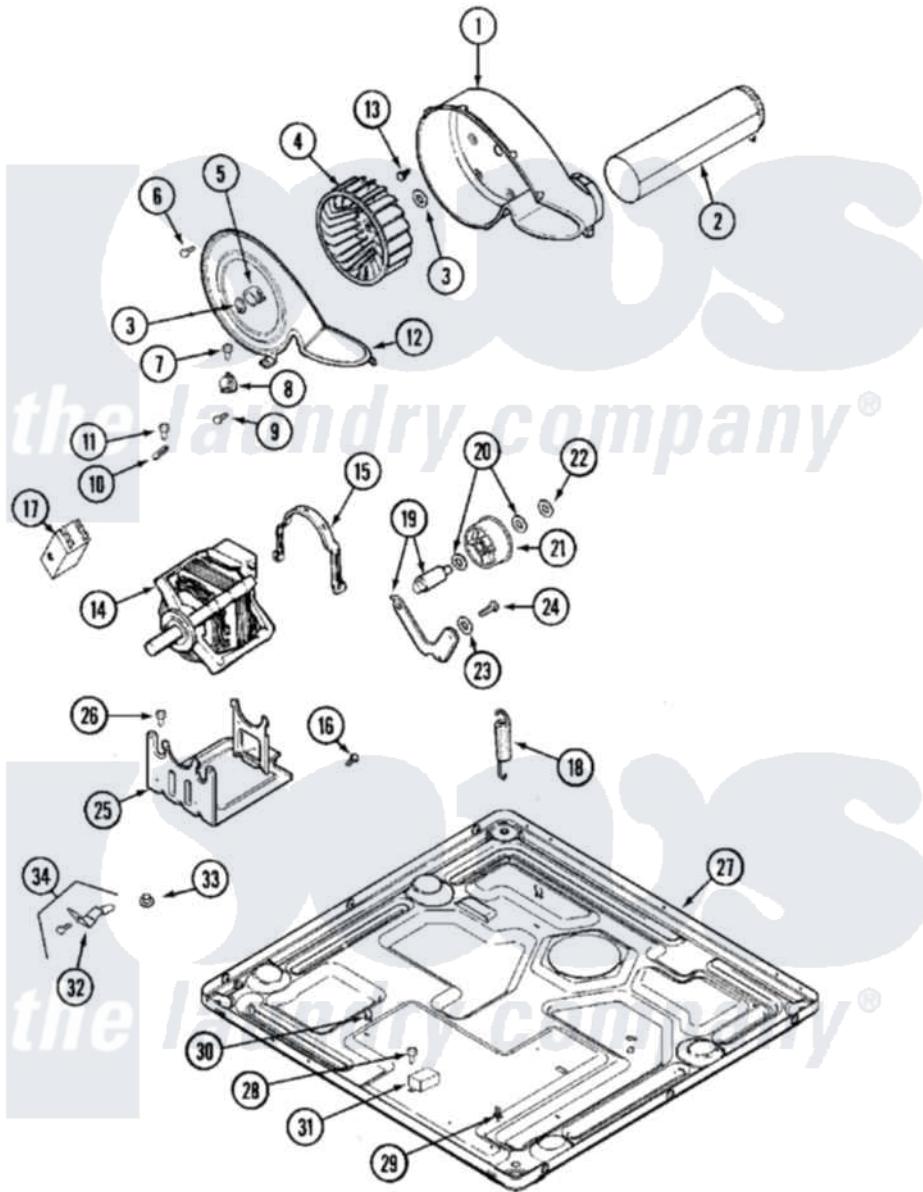

Maytag MLG19PDAWW 13 - MOTOR DRIVE (DRYER)

Maytag [Residential Maytag MLG19PDAWW Dryer Parts](#) Parts Diagram 13 - MOTOR DRIVE (DRYER)
 Click on the part number to view part

Item	Original Part Number	Replaced By	Status	Part Description
001	33001789			Housing, Blower
002	22001995			Screw Note: Screw, Tumbler Front And Shroud
"	33002185			Duct Assembly, Exhaust
003	410233	9703438		Ring-Retrn
004	33001790			Wheel, Blower
"	33002797			Wheel, Blower
005	312967			Clamp, Blower Housing
006	33001855	33002917		Screw, No.10-16
007	Y313561			Screw----NA
008	303392			Thermostat, Cycling
"	33303391			Thermostat, Cycling
009	22001996	3370225		Screw
010	33001762			Fuse, Thermal
011	22001996	3370225		Screw
012	33001796	33002711		Cover, Blower Housing
013	314818	1163839		Screw

014	33001853	33002478	Motor
"	33002237	33002478	Motor
015	33002795		Motor, Drive 60Hz
"	Y015825		Clip, Motor To Motor Support
016	910343	488234	Screw 8-32 X 1/4
017	33001854	33002478	Motor
018	33001754	33002459	Assembly, Spring And Plug
019	33001840	6-3705180	Idler Arm
020	Y312527		Washer, Idler Shaft
021	33001783	6-3700340	Bearing- I
022	312958	354987	Ring, Retaining
023	315772		Sleeve, Idler Arm
024	Y014874		Screw, Idler Arm And Sleeve
025	33001752	33002817	Motor Support, Offset
026	Y313561		Screw----NA
027	22003605		Base Weld Assembly
"	314568	Y313559	Screw
"	33002041	33002467	Base
"	33002049	302797	Grommet
"	33002050		Protector, Harness
"	33002467		Base
"	33002623		Base,
028	22001078	3177991	Screw
029	315471	22003298	Retainer, Wire
030	410490		Spring, Retainer Wire Harness
031	315218		Shield, Transformer
"	33002186	W10133285	Transformer 120V To 22.5vac
032	22001995		Screw Note: Screw, Tumbler Front And Shroud
"	33002042	33002758	Bracket, LH, Base To Support
"	33002043	33002757	Bracket, RH, Base To Support
033	33002044		Guide
034	12001551		Contains RT And LT Brackets
"	NLA	Not Available	BRACKET/SCREW PACKAGE