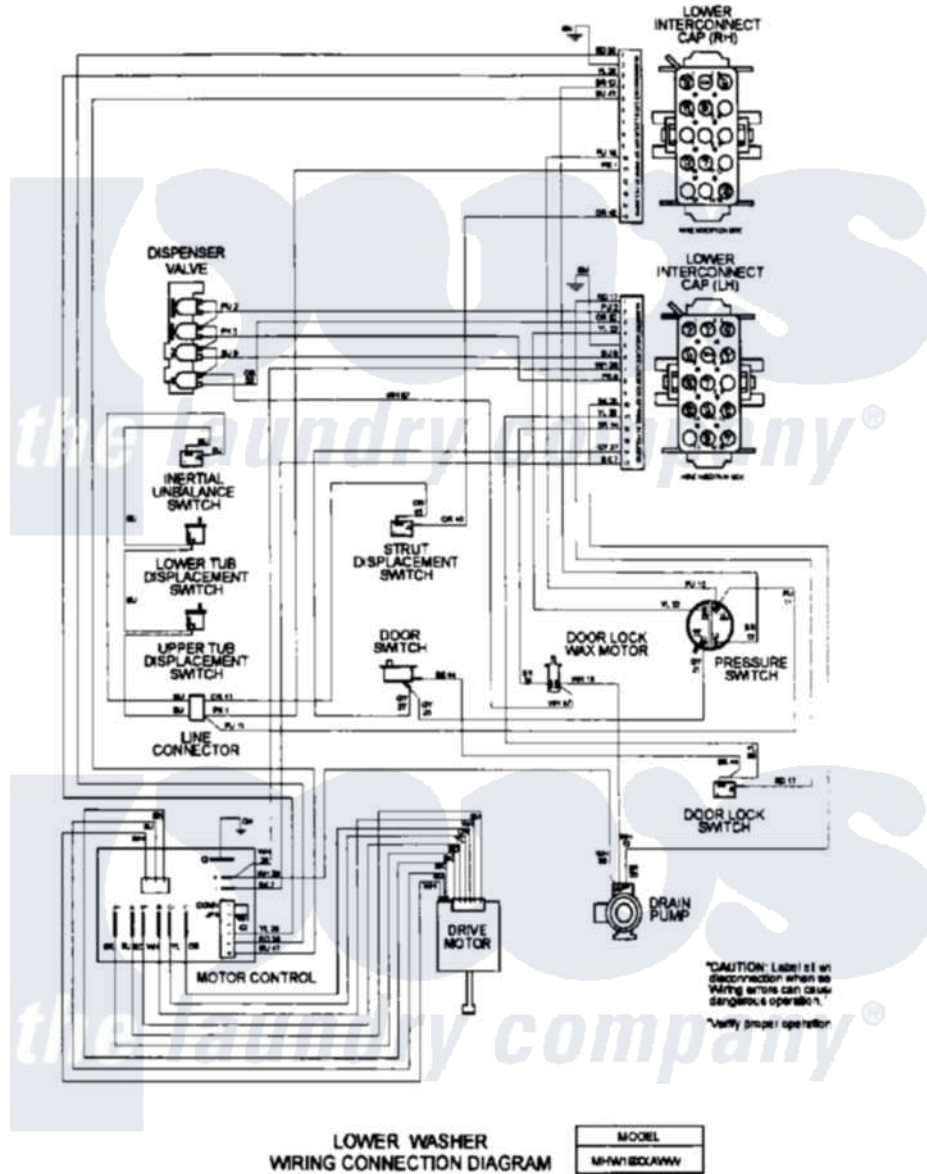

Maytag MLG19PDAWW 16 - WIRING INFORMATION (WASHER)

Maytag [Residential Maytag MLG19PDAWW Dryer Parts](#) Parts Diagram 16 - WIRING INFORMATION (WASHER)
 Click on the part number to view part

Item	Original Part Number	Replaced By	Status	Part Description
001	NLA		Not Available	WIRING INFORMATION