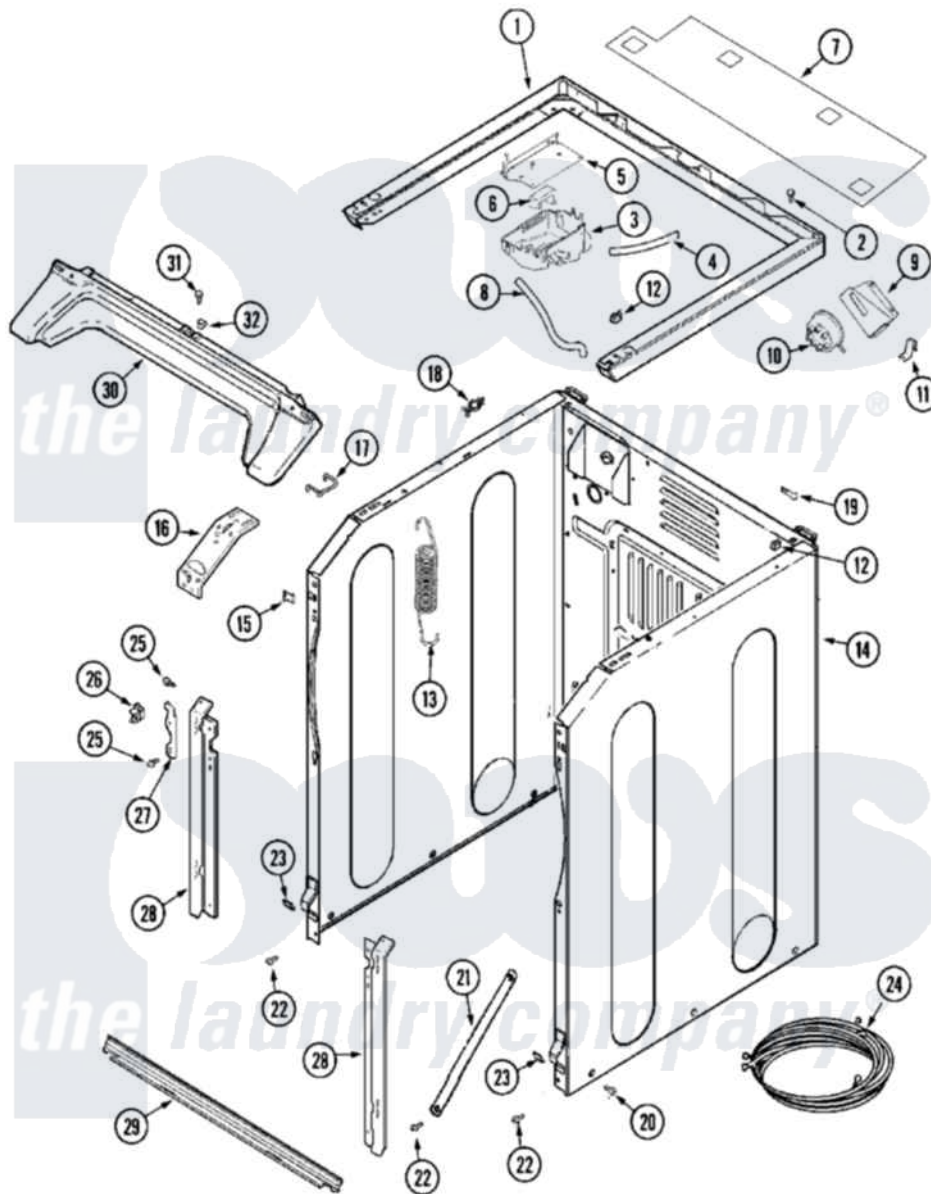

# Maytag MLG19PDAWW 17 - CABINET-FRONT (WASHER)

Maytag Residential Maytag MLG19PDAWW Dryer Parts Parts Diagram 17 - CABINET-FRONT (WASHER)  
 Click on the part number to view part

Item	Original Part Number	Replaced By	Status	Part Description
001	33002187	<a href="#">33002963</a>		Support, Weld Assembly
002	22001883	<a href="#">214354</a>		Screw, Top Cover To Cabnt.
003	22002439	<a href="#">33002775</a>		Vent, Tub
"	33001855	<a href="#">33002917</a>		Screw, No.10-16
004	<a href="#">22002464</a>			Hose, Vent
005	<a href="#">33002189</a>			Bracket, Vent Mounting
006	<a href="#">22002440</a>			Deflector, Vent
007	<a href="#">33002191</a>			Wire Shield
"	<a href="#">33002192</a>			Clip, Shield
008	205161	<a href="#">489503</a>		Clamp
"	<a href="#">33002193</a>			Hose, Shower
009	<a href="#">33002188</a>			Support, Pressure Switch
"	<a href="#">Y310376</a>			Clip, Door Switch Harness
010	22002048	<a href="#">22002921</a>		Switch- Pr
011	<a href="#">22002006</a>			Clip, Unbalance Switch Harness
"	<a href="#">22002244</a>			Clip, Grounding