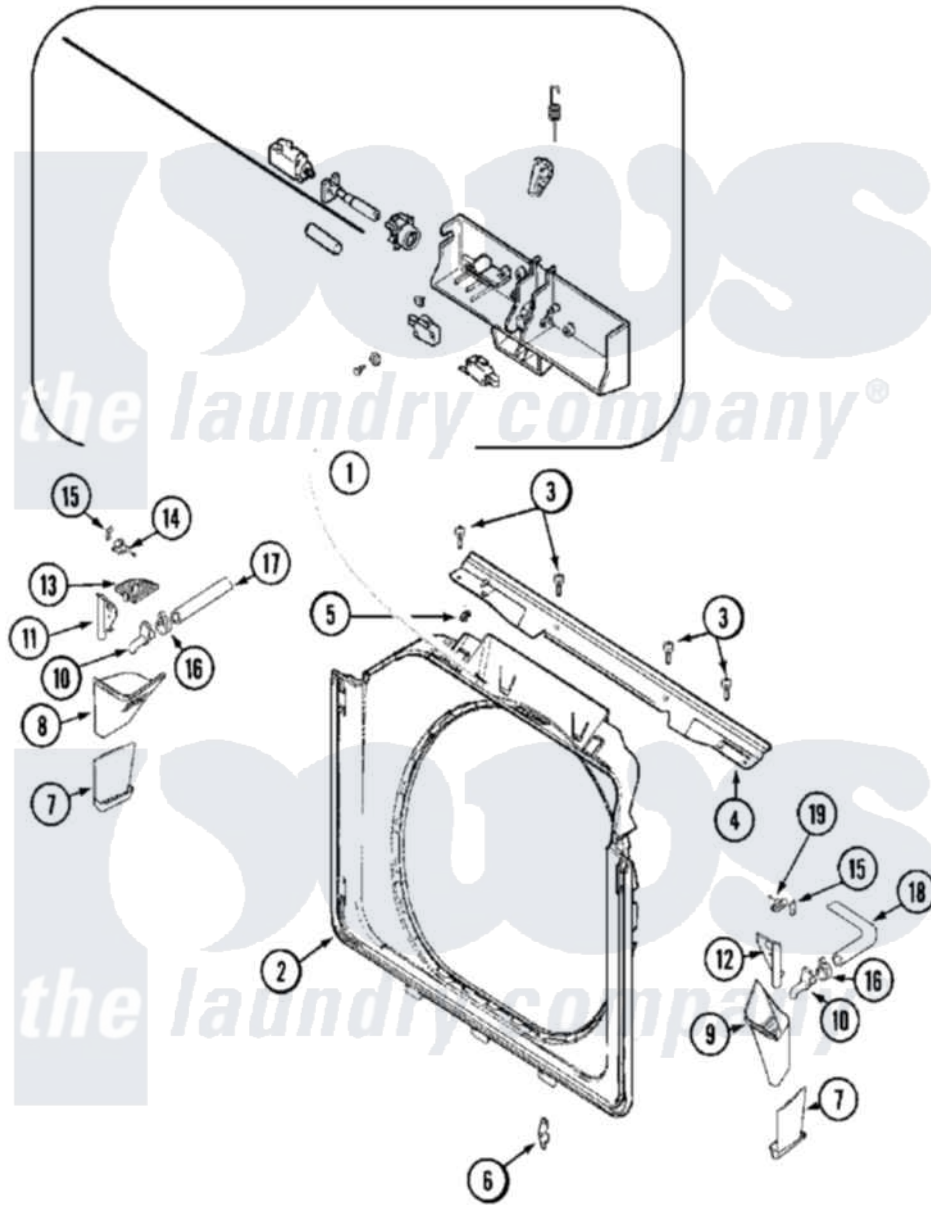

Maytag MLG19PDAWW 18 - DOOR SHROUD & DOOR LATCH ASSEMBLY (WASH)

Maytag [Residential Maytag MLG19PDAWW Dryer Parts](#) Parts Diagram 18 - DOOR SHROUD & DOOR LATCH ASSEMBLY (WASH)

[Click on the part number to view part](#)

Item	Original Part Number	Replaced By	Status	Part Description
001	22002957			Cover, Latch Assembly
"	22003908			Vapor Barrier
"	NLA		Not Available	DOOR, LOCK HOOP ASSEMBLY
002	22002506			Shroud And Dispenser Hose
"	22003653			Retainer, Dispenser Hose
003	22001995			Screw Note: Screw, Tumbler Front And Shroud
004	22003908			Vapor Barrier
"	33002202	33002477		Support, Door Lock
"	33002203			Clip, Hose
005	22002014			Clip, Harness To Support
006	22002095	12001994		Cover
"	33001764			Cover, Hinge Hole
"	33001787			Screw, Hinge Note: Screw, Hinge Hole Cover

007	33002195		Grate, Overflow
"	33002196		Grate, Overflow
008	33002197		Cup, Bleach Dispenser
009	33002198		Cup, Fabric Softener Dispenser
010	33002199		Spout, Dispenser Fill
011	33002200		Cap, Bleach Dispenser
012	33002201		Cap, Fabric Softener
013	33002204		Screen, Bleach Cup
014	22002230	400021-1	Screw
"	33002205		Retainer, Bleach Cup
015	33002206		Fastener, J Type
016	205161	489503	Clamp
017	22003653		Retainer, Dispenser Hose
"	33002207		Hose, Bleach
018	22003653		Retainer, Dispenser Hose
"	33002208		Hose, Fabric Softener
019	22002230	400021-1	Screw
"	33002209		Retainer, Fabric Softener
020	22002484	Not Available	LABEL, BLEACH
"	22002485	Not Available	LABEL, FABRIC SOFTENER
"	22002486	Not Available	LABEL, LOADING INSTRUCTIONS
"	22002487	Not Available	LABEL, ADD DETERGENT