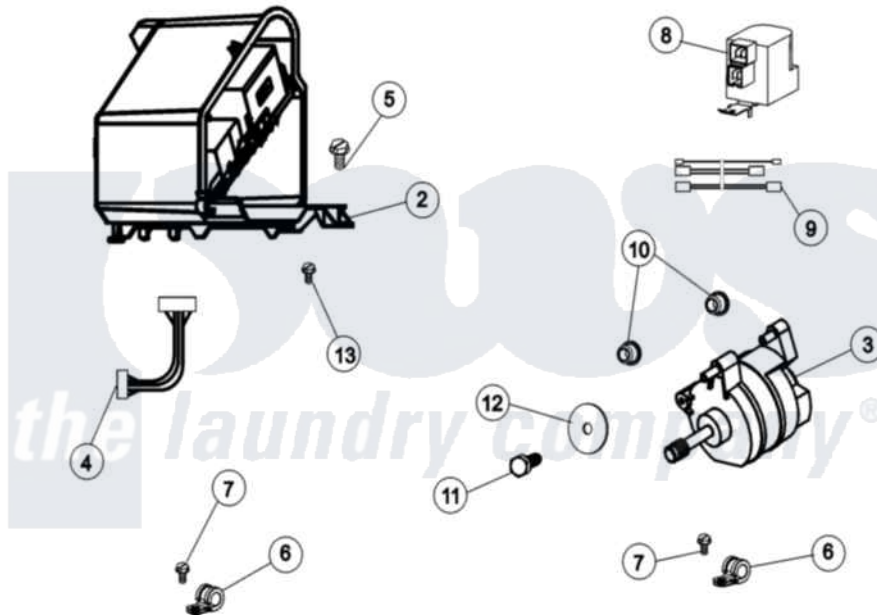

Maytag MLG19PDAWW 19 - MOTOR & MOTOR CONTROL

(SEE TEXT FOR ITEMS 2, 3, 4 AND 8)

Maytag [Residential Maytag MLG19PDAWW Dryer Parts](#) Parts Diagram 19 - MOTOR & MOTOR CONTROL
 Click on the part number to view part

Item	Original Part Number	Replaced By	Status	Part Description
001	12002039			Neptune Motor Conversion Kit
002	22004046			Control Assembly, Motor
003	22003856			Motor, Variable Speed
004	22004047	22004212		Motor Harness
005	33002190			SCrew, C BraCe, BraCket, Cabinet
006	22004102			P Clips
007	22002300	9740848		Screw, Mixing Valve Mounting
008	22003854	22003858		EMI Suppression Filter, 16a
009	22004101			Repair Jumper Harness
010	22003329			Isolator, Motor
011	22003686			Bolt, Motor
012	22002320			Washer, Belt Tension Bolt
013	22004103			Screw