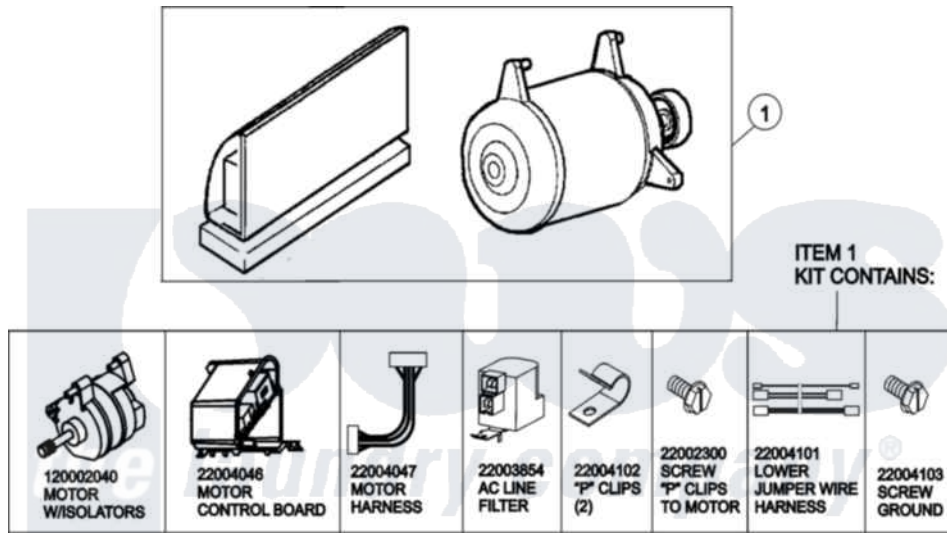

Maytag MLG19PDAWW 19 - MOTOR & MOTOR CONTROL

(SEE TEXT FOR ITEMS 2, 3, 4 AND 8)

Maytag [Residential Maytag MLG19PDAWW Dryer Parts](#) Parts Diagram 19 - MOTOR & MOTOR CONTROL
 Click on the part number to view part

Item	Original Part Number	Replaced By	Status	Part Description
001	12002039			Neptune Motor Conversion Kit
002	22004046			Control Assembly, Motor
003	22003856			Motor, Variable Speed
004	22004047	22004212		Motor Harness
005	33002190			SCrew, C BraCe, BraCket, Cabinet
006	22004102			P Clips
007	22002300	9740848		Screw, Mixing Valve Mounting
008	22003854	22003858		EMI Suppression Filter, 16a
009	22004101			Repair Jumper Harness
010	22003329			Isolator, Motor
011	22003686			Bolt, Motor
012	22002320			Washer, Belt Tension Bolt
013	22004103			Screw