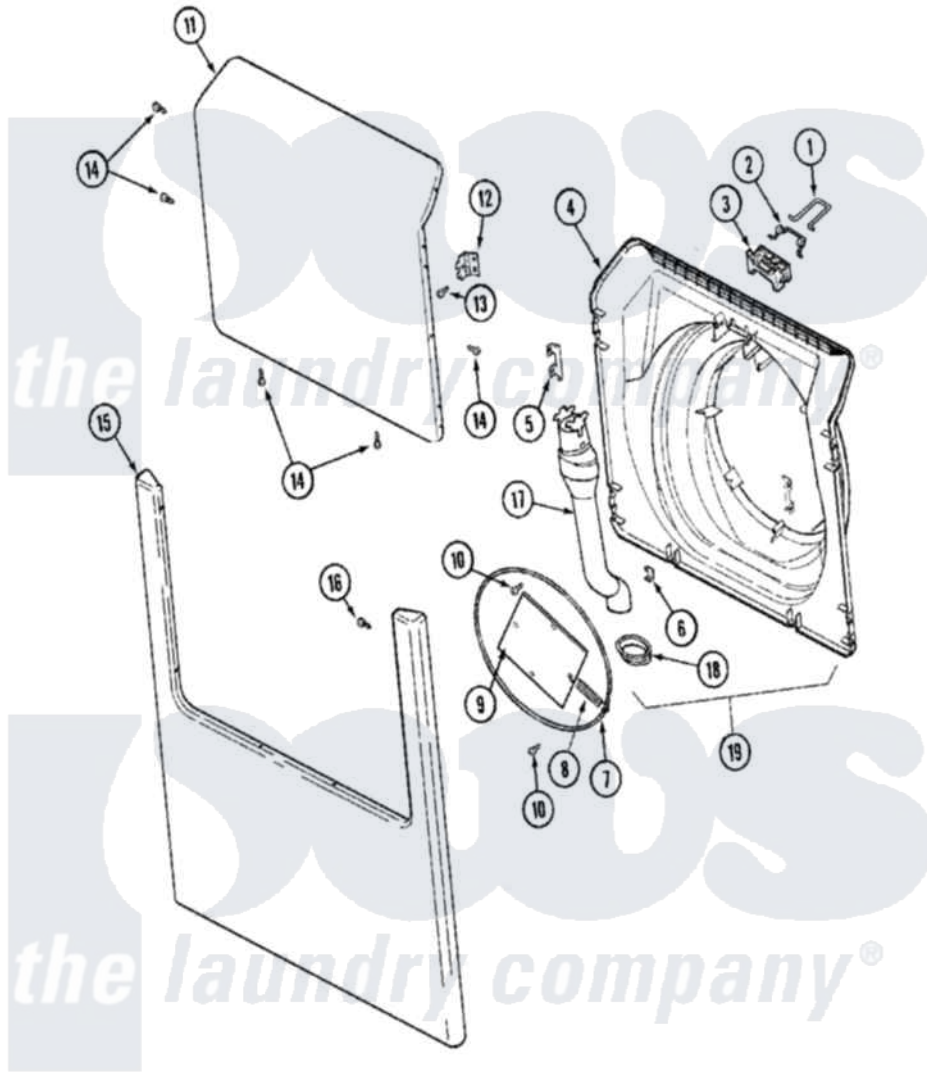

Maytag MLG19PDAXW 01 - DOOR & FRONT PANEL (WASHER)

Maytag Residential Maytag MLG19PDAXW Dryer Parts Parts Diagram 01 - DOOR & FRONT PANEL (WASHER)
 Click on the part number to view part

Item	Original Part Number	Replaced By	Status	Part Description
001	22002002	22003222		Hoop, Lock
002	22002003			Spring, Latch
003	22002168			Support, Lock Hoop
004	22002539	22003083		Liner, Door Assembly W/Vent
"	22003076	22003083		Liner, Door Assembly W/Vent
"	22003800			Inner Door/Vented
005	22002038			Clip, Door
006	22002039			Clip, Door
007	22002104			Frame, Wire
"	W10124350		Not Available	NOT REQUIRED PART OR SEE NOTE
008	22002356			Spring, Plate
"	W10124350		Not Available	NOT REQUIRED PART OR SEE NOTE
009	22002094			Frame, Wire
"	W10124350		Not Available	NOT REQUIRED PART OR SEE NOTE

010	22002007		Screw, Wire Frame
"	W10124350	Not Available	NOT REQUIRED PART OR SEE NOTE
011	22001979		Door, Outer
012	NLA	Not Available	Hinge w/no offset
013	22002062	98006631	Screw
014	22002063		Screw No.8-18AB Wafer Head
015	22002241	22002836	Panel, Front
016	22002243		Screw, Front Panel And Hinge
"	22002244		Clip, Grounding
017	22002990	22003850	Vent Tube Assembly
018	22003075		Grommet, Vent Tube
019	22003083		Liner, Door Assembly W/Vent