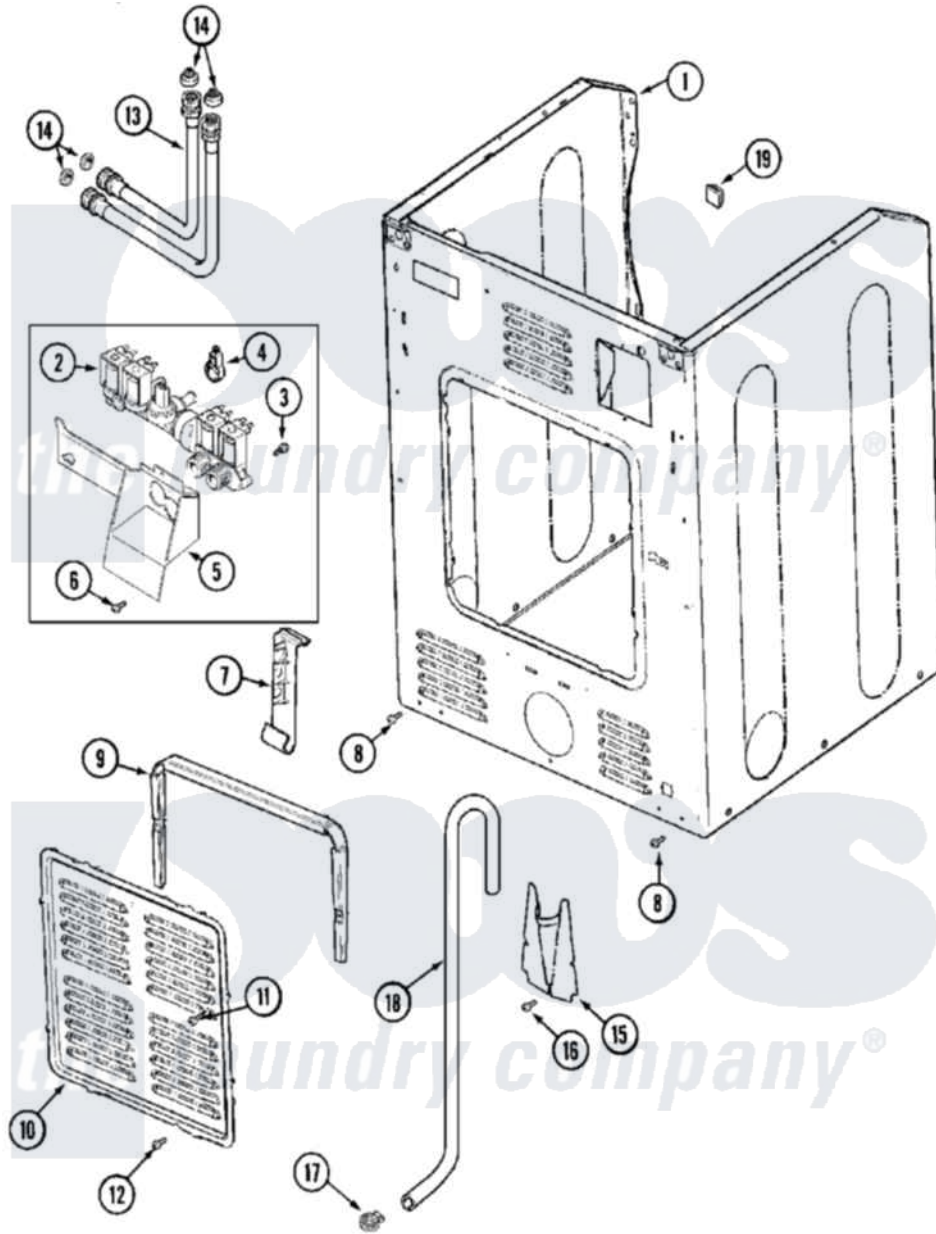

# Maytag MLG19PDAXW 02 - CABINET-REAR (WASHER)

Maytag [Residential Maytag MLG19PDAXW Dryer Parts](#) Parts Diagram 02 - CABINET-REAR (WASHER)  
 Click on the part number to view part

Item	Original Part Number	Replaced By	Status	Part Description
001	<a href="#">213007</a>			Xfor Cabinet See Cabinet, Back
"	22002548	<a href="#">22003639</a>		Cabinet Assembly
"	NLA		Not Available	CABINET ASSY. (WHT)
002	<a href="#">33002211</a>			Valve, Water
003	<a href="#">22002436</a>			Screw, Water Valve Bracket
004	205161	<a href="#">489503</a>		Clamp
005	<a href="#">33002212</a>			Bracket, Water Valve
006	22001996	<a href="#">3370225</a>		Screw
007	<a href="#">33002213</a>			Rack, Hose
008	<a href="#">22001995</a>			Screw Note: Screw, Tumbler Front And Shroud
009	<a href="#">22002022</a>			Spacer, Access Panel
010	<a href="#">22002092</a>			Panel, Access
011	22002295	<a href="#">67006908</a>		Screw, Ice Rack
012	22001996	<a href="#">3370225</a>		Screw
013	33002214	<a href="#">202860</a>		Inlet Hose Assembly

014	<a href="#">Y013783</a>		Washer, Inlet Hose
015	22002093	<a href="#">22002704</a>	Cover, Drain Hose
016	<a href="#">22001995</a>		Screw Note: Screw, Tumbler Front And Shroud
017	22001984	<a href="#">285655</a>	Clamp, Hose
018	12001659	<a href="#">12001807</a>	Drain Hose Kit
"	22002891	<a href="#">12001807</a>	Drain Hose Kit
"	<a href="#">22002892</a>		Retainer, Drain Hose
"	22002893	<a href="#">8539404</a>	Tie-Wire
019	NLA	Not Available	PLUG, HOLE