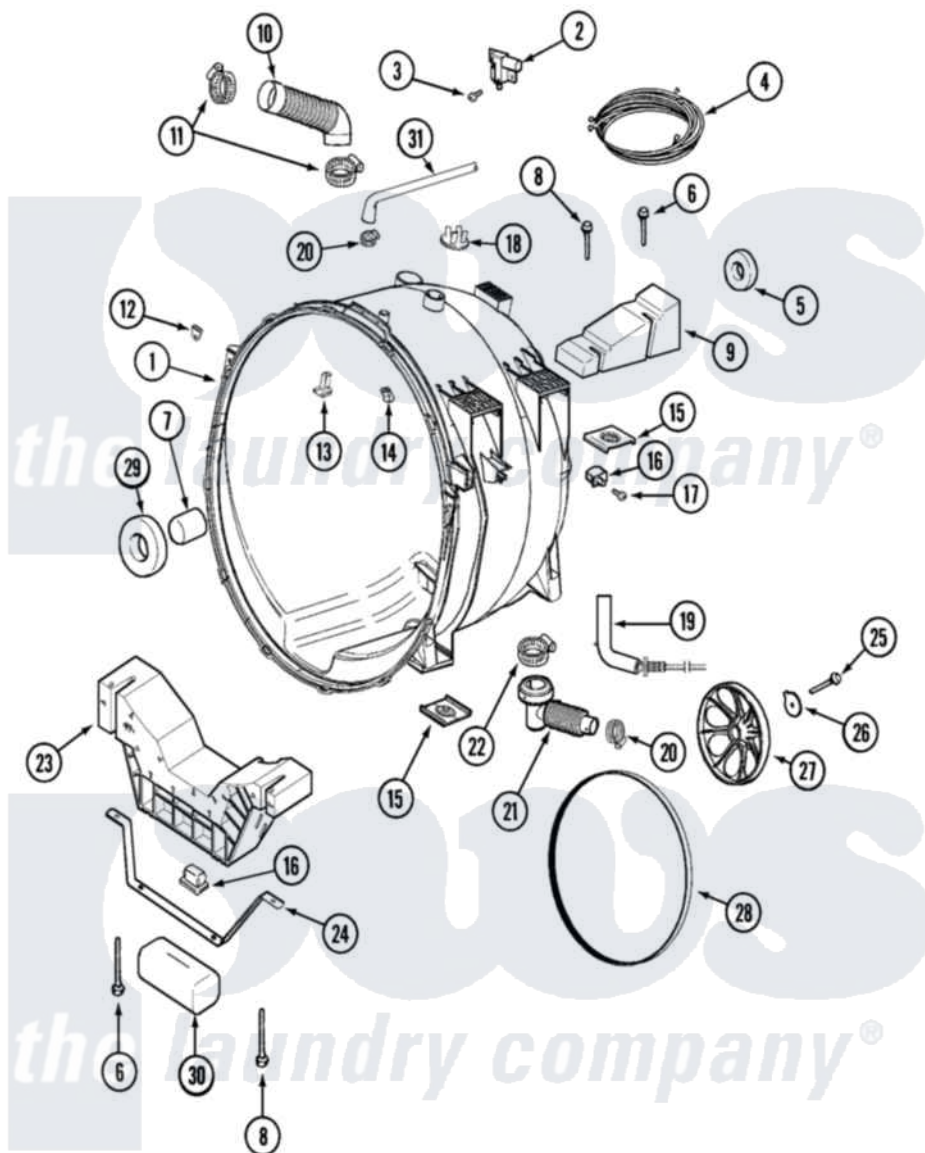

# Maytag MLG19PDAXW 03 - OUTER TUB (WASHER)

Maytag [Residential Maytag MLG19PDAXW Dryer Parts](#) Parts Diagram 03 - OUTER TUB (WASHER)  
 Click on the part number to view part

Item	Original Part Number	Replaced By	Status	Part Description
001	<a href="#">22002006</a>			Clip, Unbalance Switch Harness
"	22002154	<a href="#">22004465</a>		Outer Tub Assembly, As Pack
"	22003257	<a href="#">22003710</a>		Sump Cap W/ Labyrinth Feature
"	<a href="#">22003263</a>			Screw, Sump Cap
002	22002045	<a href="#">22003302</a>		Switch, Internal Unbalance
"	<a href="#">22003302</a>			Switch, Internal Unbalance
003	22002300	<a href="#">9740848</a>		Screw, Mixing Valve Mounting
004	22004047	<a href="#">22004212</a>		Motor Harness
"	33002216	<a href="#">12001798</a>		Kit-Harnes
005	<a href="#">22003441</a>			Bearing, Rear
"	Y200720	<a href="#">22003441</a>		Bearing, Rear
006	<a href="#">22003615</a>			Bolt, Double Sems 5-3/8
007	<a href="#">22002935</a>			Spacer, Bearing
008	<a href="#">22003616</a>			Bolt, Double Sems 3-3/8
009	<a href="#">22002102</a>			Weight, Counter Balance