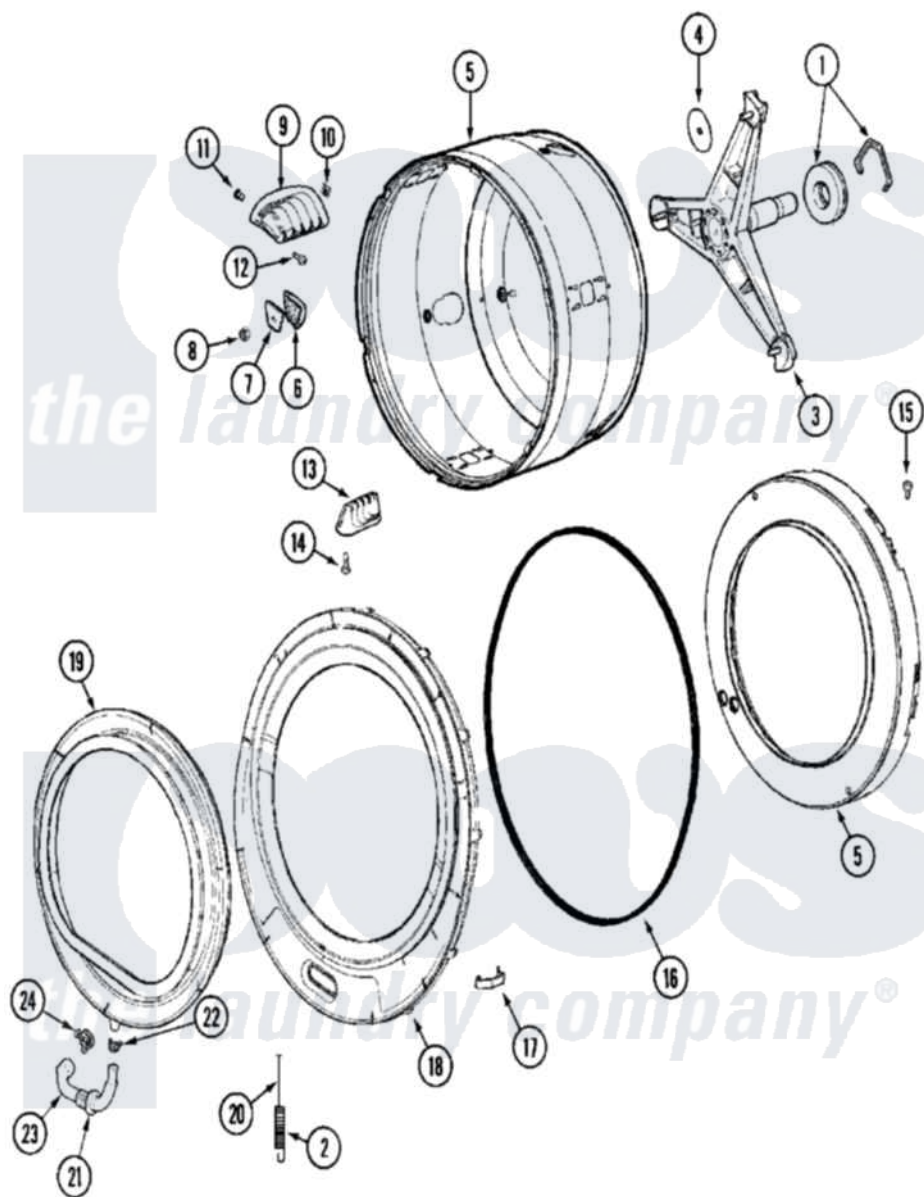

# Maytag MLG19PDAXW 04 - SPINNER ASSEMBLY & OUTER TUB COVER(WASH)

Maytag Residential Maytag MLG19PDAXW Dryer Parts Parts Diagram 04 - SPINNER ASSEMBLY & OUTER TUB COVER(WASH)

Click on the part number to view part

| Item | Original Part Number     | Replaced By               | Status | Part Description        |
|------|--------------------------|---------------------------|--------|-------------------------|
| 001  | 12001478                 | <a href="#">12002022</a>  |        | Lip Seal Kit            |
| 002  | <a href="#">22002099</a> |                           |        | Spring, Tub             |
| 003  | 22001994                 | <a href="#">W10181639</a> |        | Support                 |
| "    | <a href="#">22002123</a> |                           |        | Tube, Molykote          |
| "    | 22003925                 | <a href="#">W10181639</a> |        | Support                 |
| 004  | <a href="#">22002023</a> |                           |        | Washer, Plastic         |
| 005  | 22002115                 | <a href="#">6-2717080</a> |        | Spinner As              |
| 006  | 22002021                 | <a href="#">22002482</a>  |        | Washer, Profile         |
| 007  | <a href="#">22002020</a> |                           |        | Washer, Spinner Support |
| 008  | 22002122                 | <a href="#">2207454</a>   |        | Nut, Hex                |
| 009  | <a href="#">22001985</a> |                           |        | Baffle, Drip            |
| 010  | <a href="#">22002009</a> |                           |        | Grommet, Baffle         |
| 011  | <a href="#">22001999</a> |                           |        | Grommet, Baffle         |
| 012  | 22002325                 | <a href="#">22003556</a>  |        | Screw, Baffle           |
| 013  | <a href="#">22001986</a> |                           |        | Baffle, Drip            |