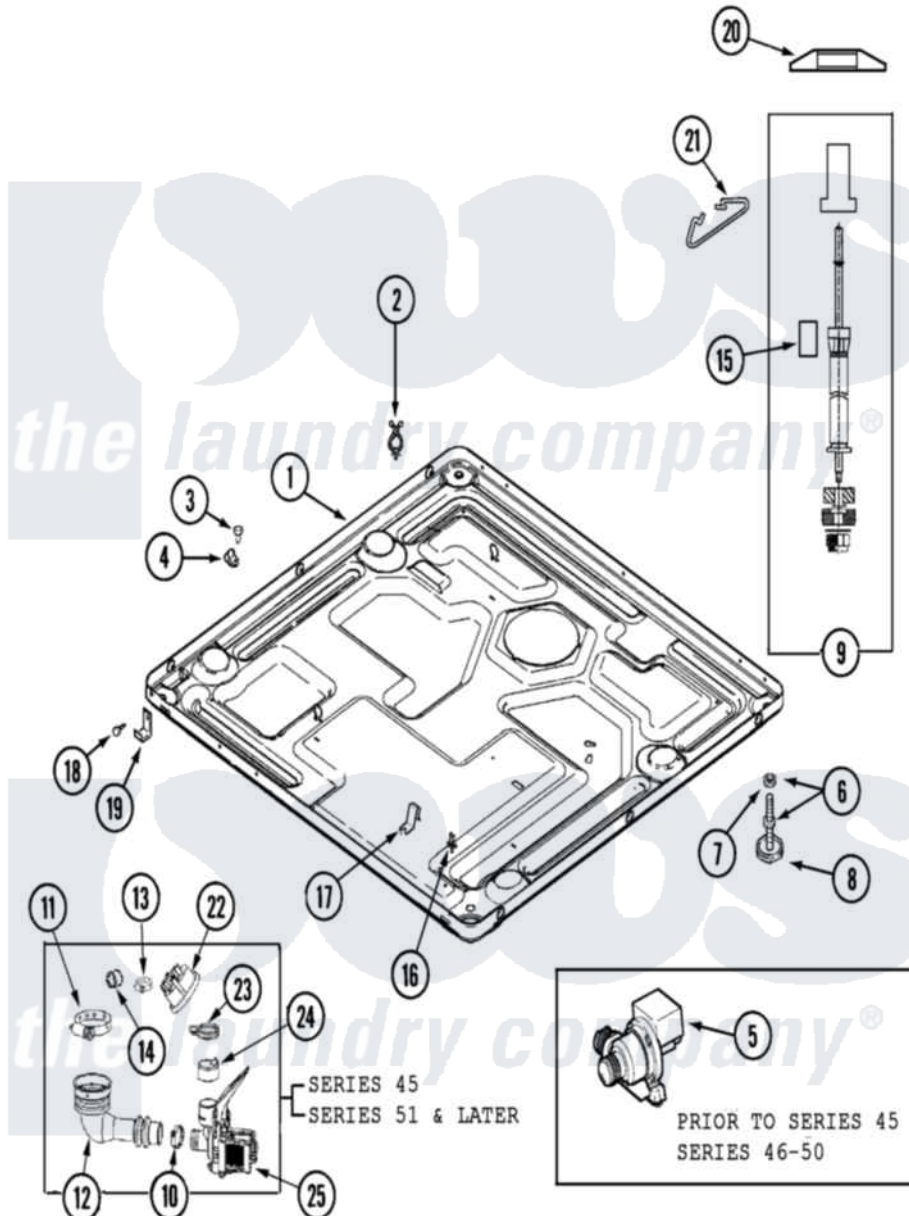

# Maytag MLG19PDAXW 05 - BASE (WASHER)

Maytag [Residential Maytag MLG19PDAXW Dryer Parts](#) Parts Diagram 05 - BASE (WASHER)  
Click on the part number to view part

Item	Original Part Number	Replaced By	Status	Part Description
001	22002240	<a href="#">22003435</a>		Base, Assembly
"	<a href="#">22003580</a>			Base, Assembly
002	315471	<a href="#">22003298</a>		Retainer, Wire
"	<a href="#">33001989</a>			Retainer, Vault Switch
003	<a href="#">Y313561</a>			Screw---NA
004	<a href="#">22002014</a>			Clip, Harness To Support
005	22002939	<a href="#">22003059</a>		Pump, Drain
006	22001915	<a href="#">22003544</a>		Adjustable Leg W/Foot And Nut
007	Y052740	<a href="#">62739</a>		Nut, Lock
008	<a href="#">210684</a>			Foot, Adjustable Leg
009	<a href="#">22001988</a>			Strut Assembly-Rear
011	22002053	<a href="#">696392</a>		Hose Clamp
012	22001984	<a href="#">285655</a>		Clamp, Hose
"	<a href="#">22003262</a>			Hose, Tub To Pump Outlet
013	22003295	<a href="#">285655</a>		Clamp, Hose
014	<a href="#">22003261</a>			Plug, Outer Tub

015	<a href="#">33002224</a>		Sleeving, Braided
016	Y313262	<a href="#">W10116752</a>	Retainer-
017	<a href="#">22002244</a>		Clip, Grounding
018	<a href="#">33002190</a>		SCrew, C BraCe, BraCket, Cabinet
019	<a href="#">22002239</a>		Clip, Front Panel
020	<a href="#">33002222</a>		Deflector, Water
021	<a href="#">33002223</a>		Restrainer, Tube
022	<a href="#">22003728</a>		Switch, Pressure Items 22-30 Listed As Series
"	NLA	Not Available	BAG, PLASTIC W/DRAWSTRING
023	22002853	<a href="#">285655</a>	Clamp, Hose
024	<a href="#">22003268</a>		Cap, Rubber
025	22003244	<a href="#">25001052</a>	Pump Assembly