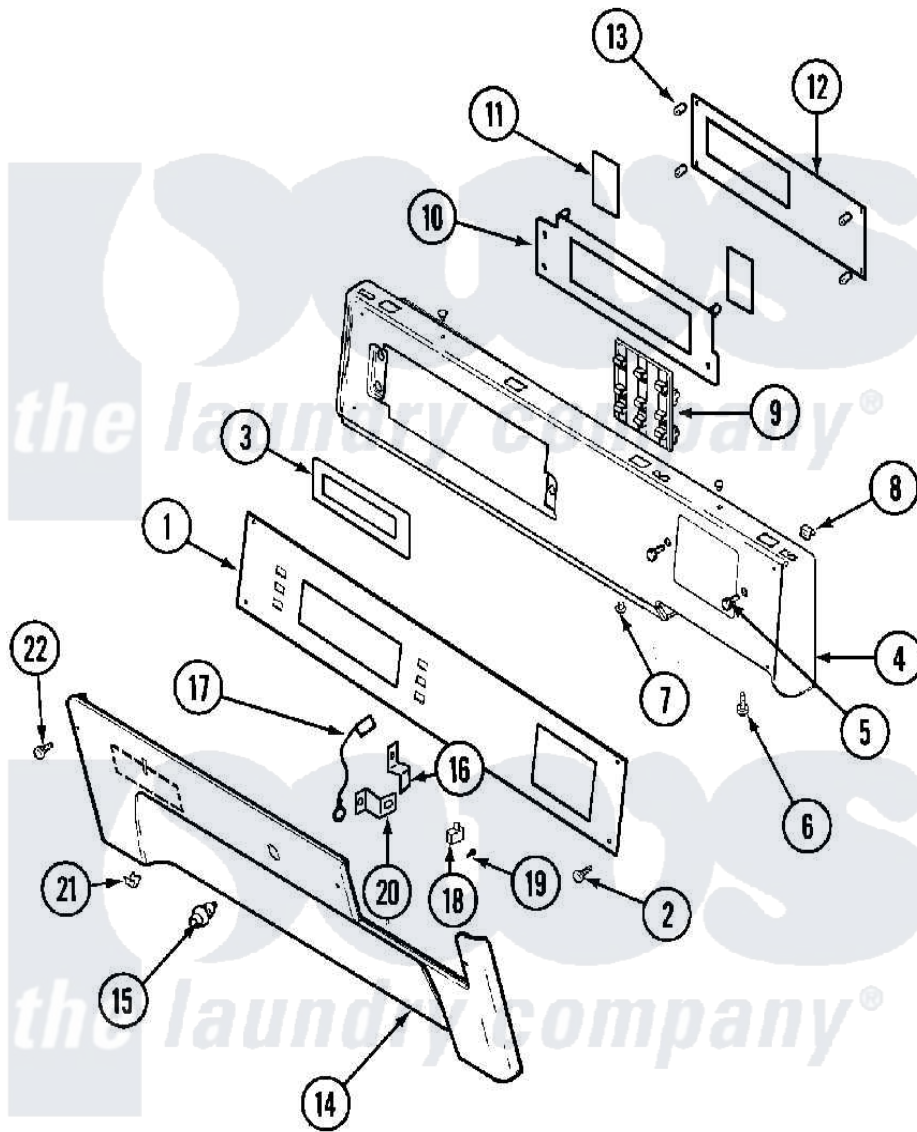

# Maytag MLG19PDAXW 06 - CONTROL PANEL (DRYER)

Maytag [Residential Maytag MLG19PDAXW Dryer Parts](#) Parts Diagram 06 - CONTROL PANEL (DRYER)  
 Click on the part number to view part

Item	Original Part Number	Replaced By	Status	Part Description
001	33002148	<a href="#">33002960</a>		Facia, Commerical W/D - PD
002	<a href="#">215506</a>			Screw, Control Panel Overlay
003	33002150	<a href="#">W10133268</a>		Cover, Display
004	<a href="#">33002003</a>			Fastener Clip, Control Panel
"	<a href="#">33002149</a>			Panel, Control
005	22002062	<a href="#">98006631</a>		Screw
"	910186	<a href="#">99002757</a>		Screw
006	<a href="#">215506</a>			Screw, Control Panel Overlay
007	33001132	<a href="#">33002342</a>		Plug, Sifht Hole
008	<a href="#">33001977</a>			Fastener, Control Panel
009	<a href="#">33002178</a>			Switch, Push Button
010	<a href="#">33002155</a>			Plate, Control Mounting
011	33002152	<a href="#">W10133277</a>		Membrane Switch Assembly
012	33002154	<a href="#">33003006</a>		Control BO
013	<a href="#">33001204</a>			Stand-Off, Ccontrol Board
"	<a href="#">912077</a>			Locknut, Reader Harness