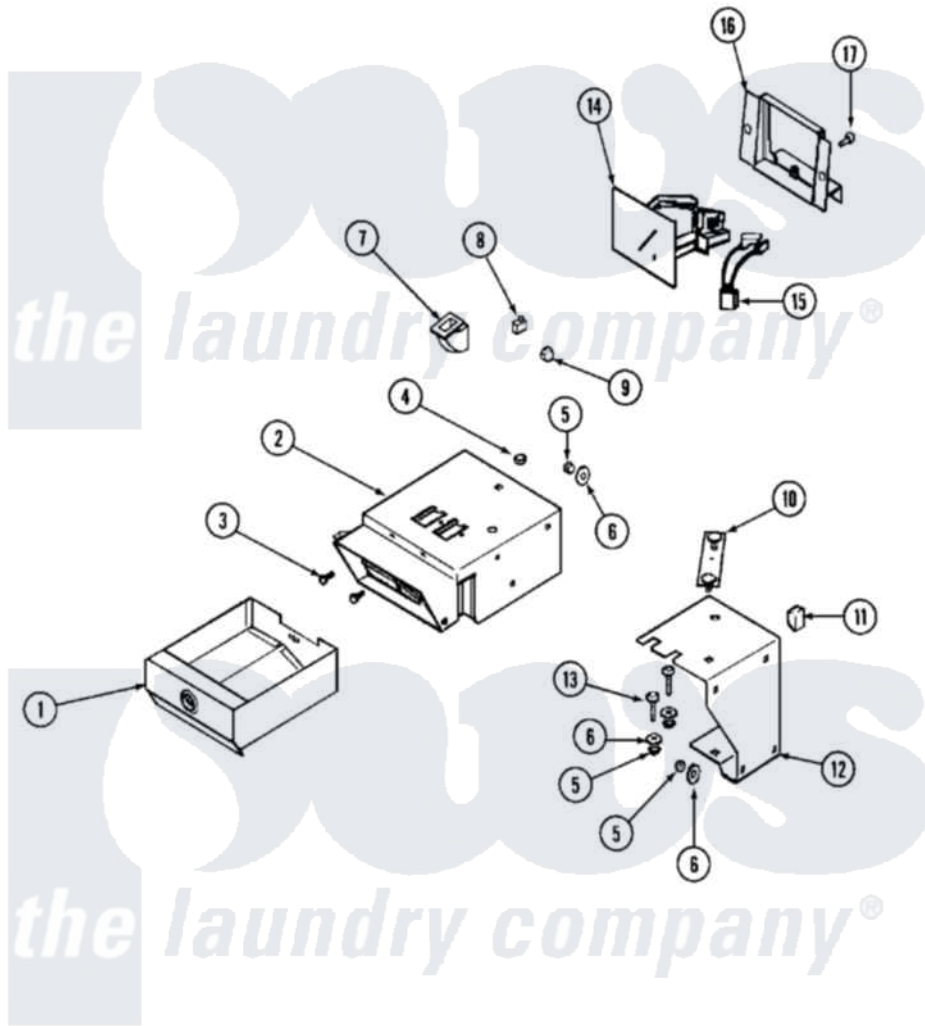

# Maytag MLG19PDAXW 07 - CONTROL CENTER (DRYER)

Maytag Residential Maytag MLG19PDAXW Dryer Parts Parts Diagram 07 - CONTROL CENTER (DRYER)  
 Click on the part number to view part

Item	Original Part Number	Replaced By	Status	Part Description
001	<a href="#">Y33001983</a>			Box, Coin
002	<a href="#">Y33001986</a>			Vault, Coin
003	33002683	<a href="#">694091</a>		Trim, Side Right Hand
004	Y052740	<a href="#">62739</a>		Nut, Lock
005	<a href="#">Y052734</a>			Nut, Carrage Bolts And Bracket
006	<a href="#">312535</a>			Washer, Vault Mounting Brk.
"	NLA		Not Available	WASHER, VAULT MOUNTING BRK.
007	<a href="#">314635</a>			Chute, Coin
008	<a href="#">33001250</a>			Switch, Vault And Service Door
"	<a href="#">33001989</a>			Retainer, Vault Switch
009	NLA		Not Available	NUT, CAGE
010	22001810		Not Available	STRAP, MOUNTING
011	<a href="#">33001989</a>			Retainer, Vault Switch
012	<a href="#">33001990</a>			Bracket, Mounting Vault

013	<a href="#">33001991</a>		Bolt, Carriage
014	<a href="#">216200</a>		Face Plate Return Button
"	22001873	<a href="#">22004112</a>	Coin Drop Greenwald Us.25
"	<a href="#">22001875</a>		Coin Drop Assembly-Dual
"	<a href="#">22002144</a>		Single Faceplate
"	22002535	<a href="#">W10133245</a>	Dual Coin Drop Assembly
"	22003678	<a href="#">22004112</a>	Coin Drop Greenwald Us.25
"	<a href="#">22003815</a>		Dual Faceplate
"	<a href="#">22004112</a>		Coin Drop Greenwald Us.25
"	<a href="#">33002647</a>		Single Faceplate Assembly
015	<a href="#">22001965</a>		Optic Switch Assembly
"	<a href="#">314665</a>		Screw, Switch Assembly
016	<a href="#">33001992</a>		Bracket, Coin Drop Mount.
017	212707	<a href="#">3196385</a>	Screw
"	<a href="#">910181</a>		Lockwasher, Terminal Block