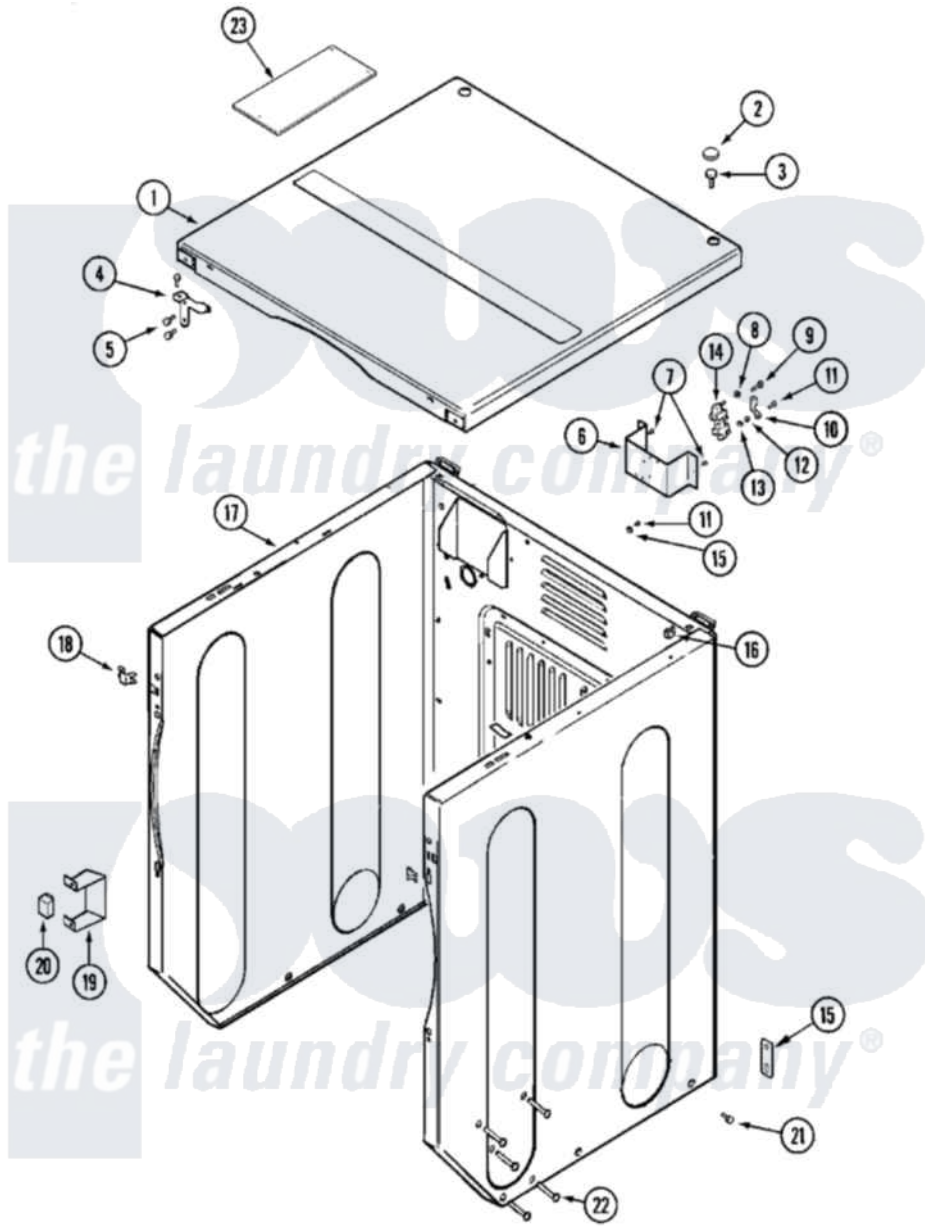

Maytag MLG19PDAXW 08 - CABINET-FRONT (DRYER)

Maytag Residential Maytag MLG19PDAXW Dryer Parts Parts Diagram 08 - CABINET-FRONT (DRYER)
 Click on the part number to view part

Item	Original Part Number	Replaced By	Status	Part Description
001	33001995	33002124		Cover, Top
"	33002058		Not Available	COVER, TOP (WHT)
002	33001997			Plug, Hole
003	22001883	214354		Screw, Top Cover To Cabnt.
004	33001998			Bracket, Top Cover
"	33001999			Bracket, Top Cover
005	22001995			Screw Note: Screw, Tumbler Front And Shroud
006	33002059			Bracket, Terminal Block
"	NLA		Not Available	BRACKET, TERMINAL BLOCK---NA
007	22001995			Screw Note: Screw, Tumbler Front And Shroud
008	Y311270			Washer, Terminal Block
009	Y312209	W10001200		Screw
010	Y312184			Strap, Grounding
011	NLA		Not Available	SCREW, GROUND STRAP

012	311484	112432	Nut
013	311093		Washer, Terminal Connection
014	315471	22003298	Retainer, Wire
"	33001244		Block, Terminal
"	33002182		Bracket, Terminal Block
"	NLA	Not Available	SCREW, TERMINAL BLOCK
015	NLA	Not Available	WASHER, GROUND LUG
016	22001502		Fastener, U-NUt
017	22003646		Cabinet Assembly-Upr
"	33002811		Cabinet Upper As Pack--NA
"	NLA	Not Available	CABINET (WHT)
018	33001980		Fastener, Access Panel
019	Y313561		Screw---NA
"	33002002		Bracket, Switch
020	306398		Relay, Heater
"	Y251119	3177991	Screw
021	213007		Xfor Cabinet See Cabinet, Back
"	22003409	213007	Xfor Cabinet See Cabinet, Back
022	33001991		Bolt, Carriage
023	22001995		Screw Note: Screw, Tumbler Front And Shroud
"	22001996	3370225	Screw
"	Y314174		Terminal Cover - Canada