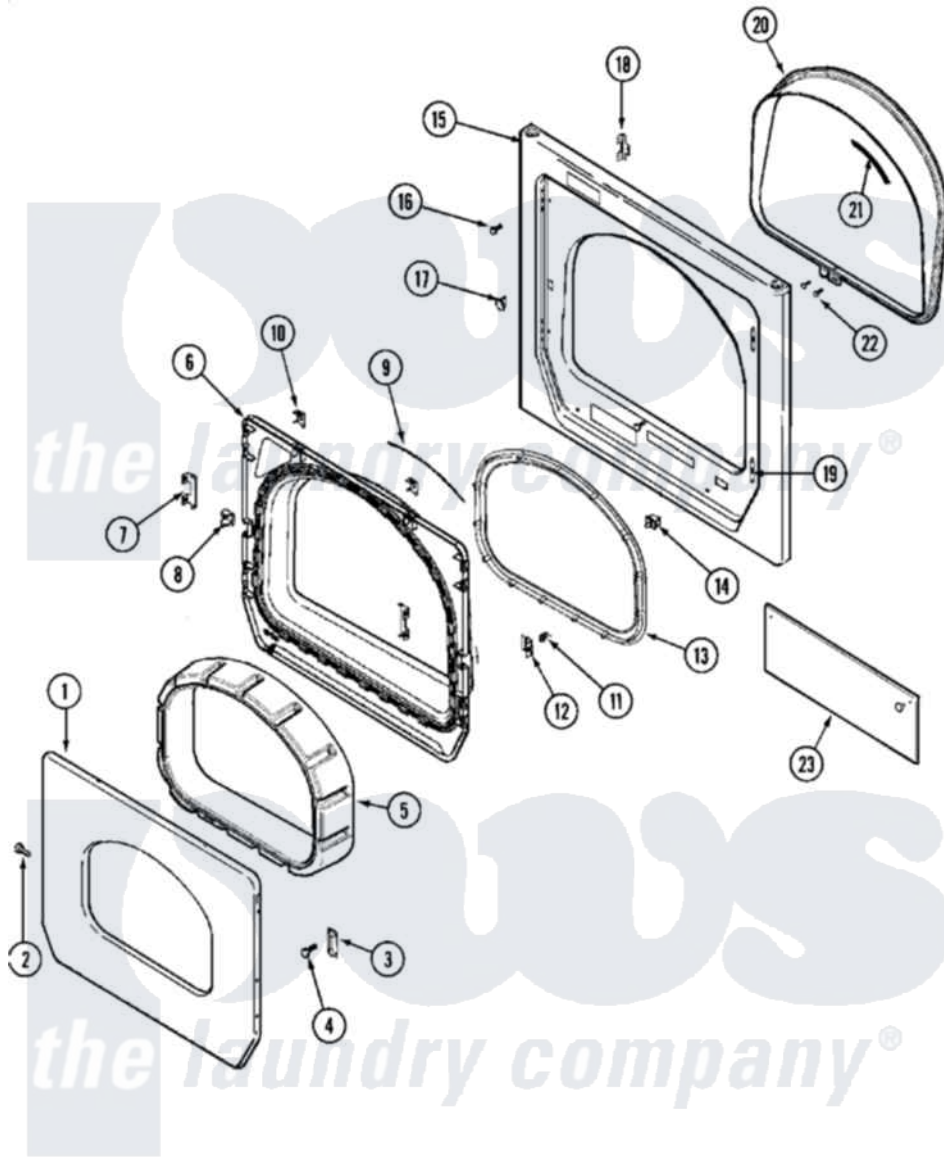

Maytag MLG19PDAXW 09 - DOOR (DRYER)

Maytag Residential Maytag MLG19PDAXW Dryer Parts Parts Diagram 09 - DOOR (DRYER)
 Click on the part number to view part

Item	Original Part Number	Replaced By	Status	Part Description
001	33002015			Door, Outer
002	22002063			Screw No.8-18AB Wafer Head
003	33002017			Hinge, Door
004	22002062	98006631		Screw
005	22002300	9740848		Screw, Mixing Valve Mounting
"	33002018	33002780		Door Tunnel W` Handle
006	33002020			Door, Inner W/Seal
007	22002038			Clip, Door
008	33002111	33001763		Plug, Inner Door
009	33002094			Seal, Door
010	22002039			Clip, Door
011	33001761			Strike, Door
012	33002110	33001793		Bracket, Strike
013	33002022	33002607		Lens, Door
"	33002607			Lens, Door
014	33001509	W10169313		Switch-Dor

015	33001711	33002936	Medallion-
"	33002051	Not Available	SCREW, FRONT PANEL
"	33002081		Panel, Front
016	33001486	98008544	Screw
017	33001791	306436	Door Latch Kit--W
018	33002025		Twin Speednut
019	33001175		Cover, Hinge Hole
020	33002026		Extension, Tumbler Front
021	33001767		Seal, Shroud
022	33001855	33002917	Screw, No.10-16
023	33002048		Fastener, Push
"	33002183		Shield, Control Panel