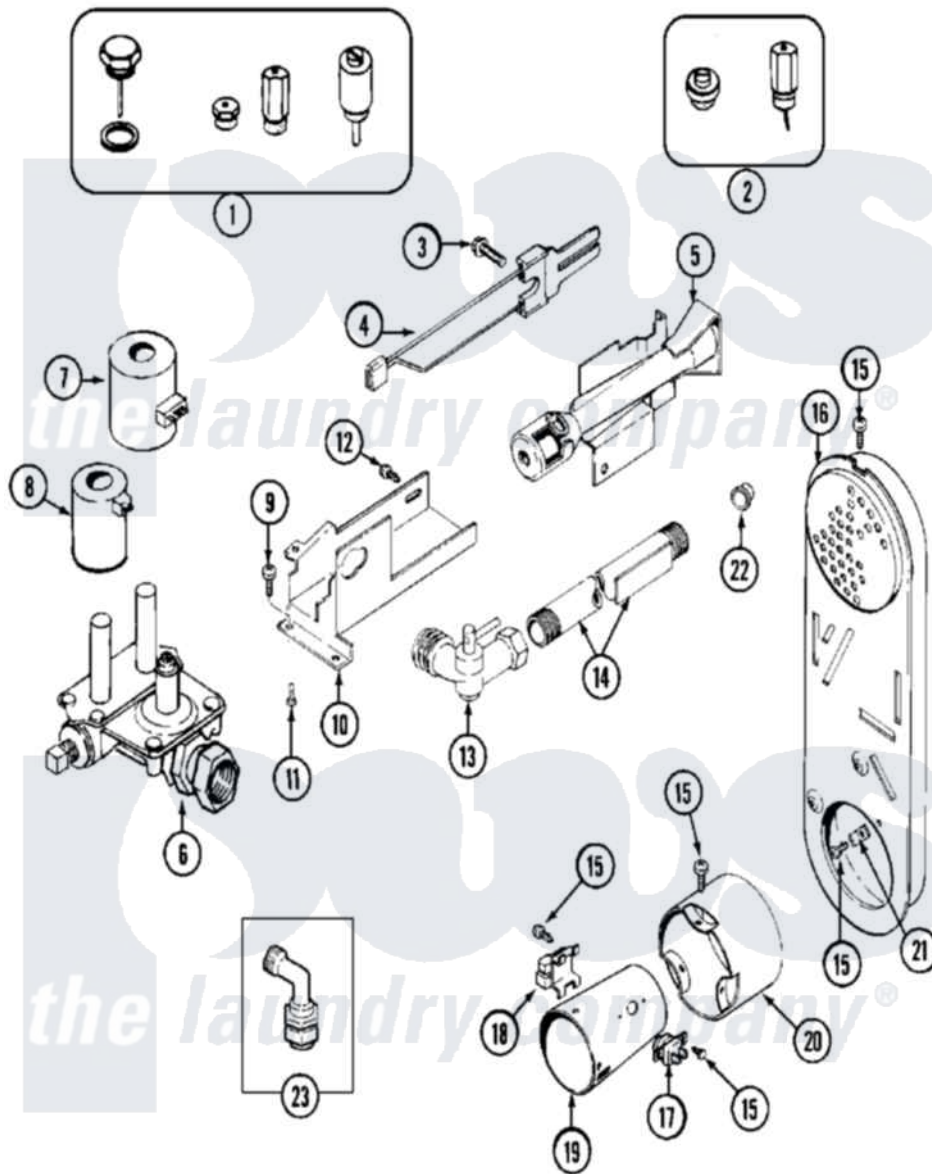

Maytag MLG19PDAXW 12 - GAS VALVE (DRYER)

Maytag Residential Maytag MLG19PDAXW Dryer Parts Parts Diagram 12 - GAS VALVE (DRYER)
 Click on the part number to view part

Item	Original Part Number	Replaced By	Status	Part Description
001	Y306195	MAL9000AXX		LP Gas Con
"	Y308378	W10402145		LP Gas Con
002	306204	33002924		Gas Conv K
"	Y308377		Not Available	CONVERSION KIT (LP TO NATURAL)
003	304971			Screw Note: Screw, Igniter
004	304970	4391996		Ignitor
"	33002789			Igniter Assembly
005	33001247	33002793		Burner Assembly
"	33002793			Burner Assembly
006	308345			Valve, Gas
"	33002056		Not Available	PLUG, HOLE (UPR)
007	306106			Coil, Holding And Booster--W
008	306105	694540		Coil, 60 Hz
009	Y313561			Screw---NA
010	NLA		Not Available	BRACKET, GAS VALVE---NA

011	314082	90767	Screw, 8A X 3/8 Hex Washer Head Tapping
012	22001995		Screw Note: Screw, Tumbler Front And Shroud
013	306086		Angle Shut Off For Gas Valve
014	33001735		Pipe And Bracket Assembly Series 18 Not Needed Use Vavle
015	211294	90767	Screw, 8A X 3/8 Hex Washer Head Tapping
016	33001810	Not Available	DUCT ASSY., INLET (GAS) NOTE: INLET DUCT ASSEMBLY
017	305169		Thermostat, Hi-Limit Gas
018	Y303377	338906	Radiant, Sensor
019	33001835		Cone Assembly, Combustion
020	Y303841		Cone, Extension
021	Y312890		Retainer, Heater Chamber
022	33001693		Cap, Gas Pipe
023	33002236		Angle Connector Assembly