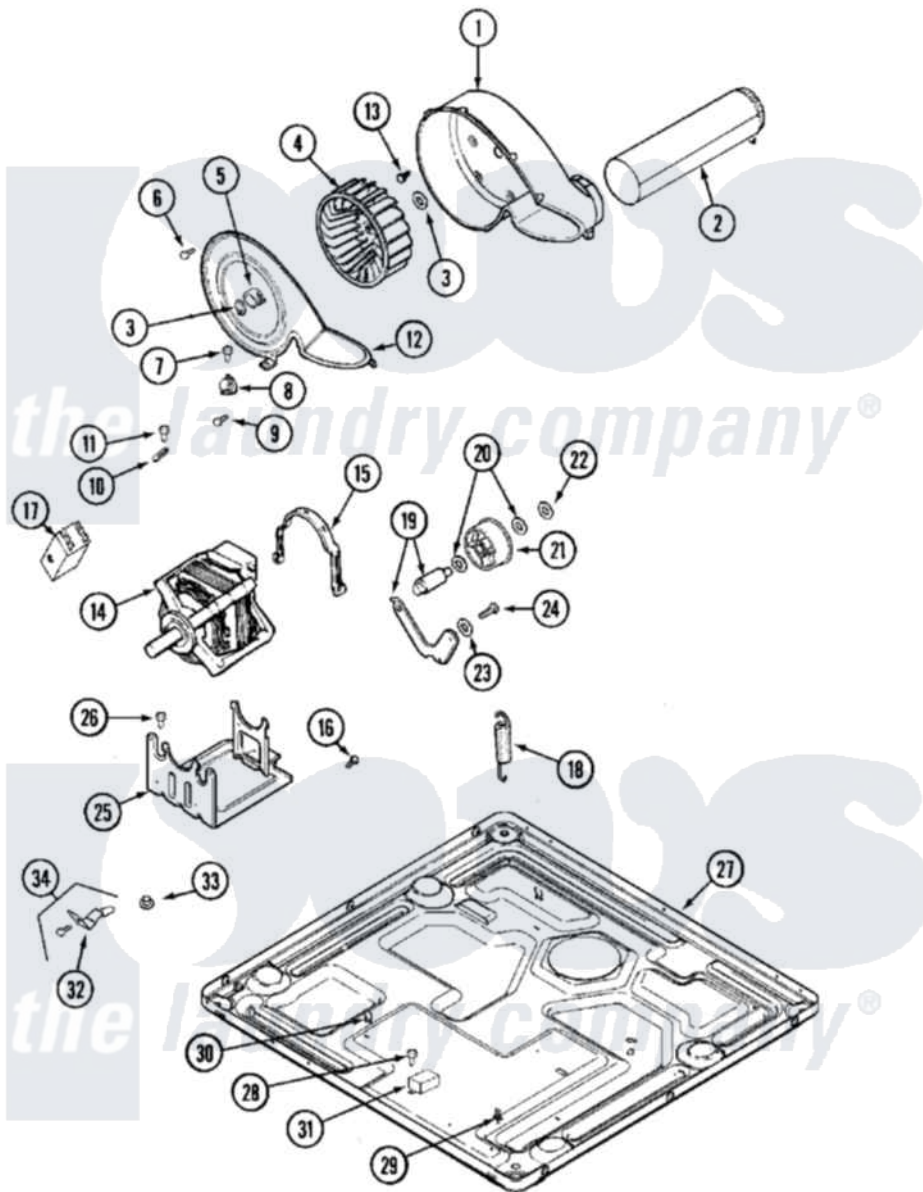

Maytag MLG19PDAXW 13 - MOTOR DRIVE (DRYER)

Maytag [Residential Maytag MLG19PDAXW Dryer Parts](#) Parts Diagram 13 - MOTOR DRIVE (DRYER)
 Click on the part number to view part

Item	Original Part Number	Replaced By	Status	Part Description
001	33001789			Housing, Blower
002	22001995			Screw Note: Screw, Tumbler Front And Shroud
"	33002185			Duct Assembly, Exhaust
003	410233	9703438		Ring-Retrn
004	33001790			Wheel, Blower
"	33002797			Wheel, Blower
005	312967			Clamp, Blower Housing
006	33001855	33002917		Screw, No.10-16
007	Y313561			Screw----NA
008	303392			Thermostat, Cycling
"	33303391			Thermostat, Cycling
009	22001996	3370225		Screw
010	33001762			Fuse, Thermal
011	22001996	3370225		Screw
012	33001796	33002711		Cover, Blower Housing
013	314818	1163839		Screw

014	33001853	33002478	Motor
"	33002237	33002478	Motor
015	33002795		Motor, Drive 60Hz
"	Y015825		Clip, Motor To Motor Support
016	910343	488234	Screw 8-32 X 1/4
017	33001854	33002478	Motor
018	33001754	33002459	Assembly, Spring And Plug
019	33001840	6-3705180	Idler Arm
020	Y312527		Washer, Idler Shaft
021	33001783	6-3700340	Bearing- I
022	312958	354987	Ring, Retaining
023	315772		Sleeve, Idler Arm
024	Y014874		Screw, Idler Arm And Sleeve
025	33001752	33002817	Motor Support, Offset
026	Y313561		Screw----NA
027	22003605		Base Weld Assembly
"	314568	Y313559	Screw
"	33002041	33002467	Base
"	33002049	302797	Grommet
"	33002050		Protector, Harness
"	33002467		Base
"	33002623		Base,
028	22001078	3177991	Screw
029	315471	22003298	Retainer, Wire
030	410490		Spring, Retainer Wire Harness
031	315218		Shield, Transformer
"	33002186	W10133285	Transformer 120V To 22.5vac
032	22001995		Screw Note: Screw, Tumbler Front And Shroud
"	33002042	33002758	Bracket, LH, Base To Support
"	33002043	33002757	Bracket, RH, Base To Support
033	33002044		Guide
034	12001551		Contains RT And LT Brackets
"	NLA	Not Available	BRACKET/SCREW PACKAGE