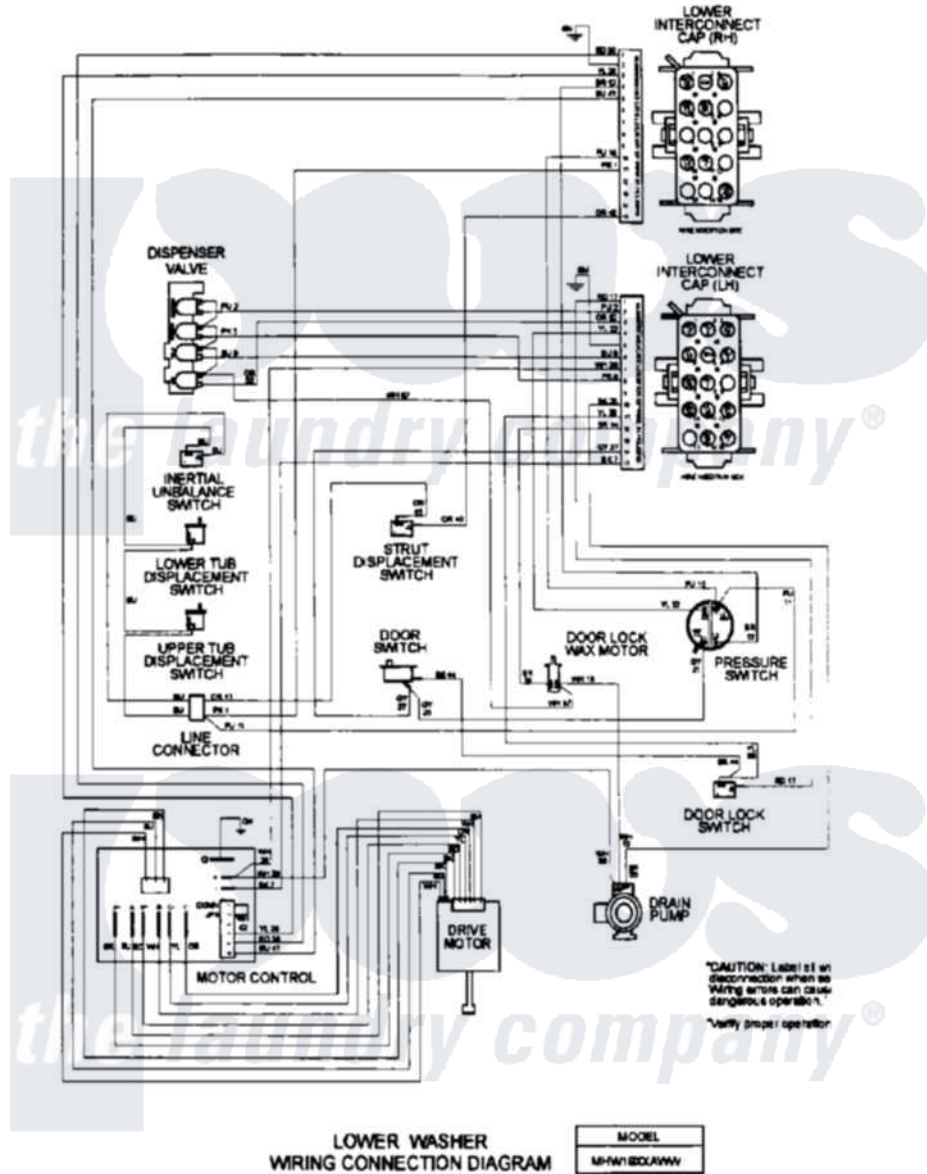

# Maytag MLG19PDAXW 15 - WIRING INFORMATION (WASHER)

Maytag [Residential Maytag MLG19PDAXW Dryer Parts](#) Parts Diagram 15 - WIRING INFORMATION (WASHER)  
 Click on the part number to view part

Item	Original Part Number	Replaced By	Status	Part Description
001	NLA		Not Available	WIRING INFORMATION