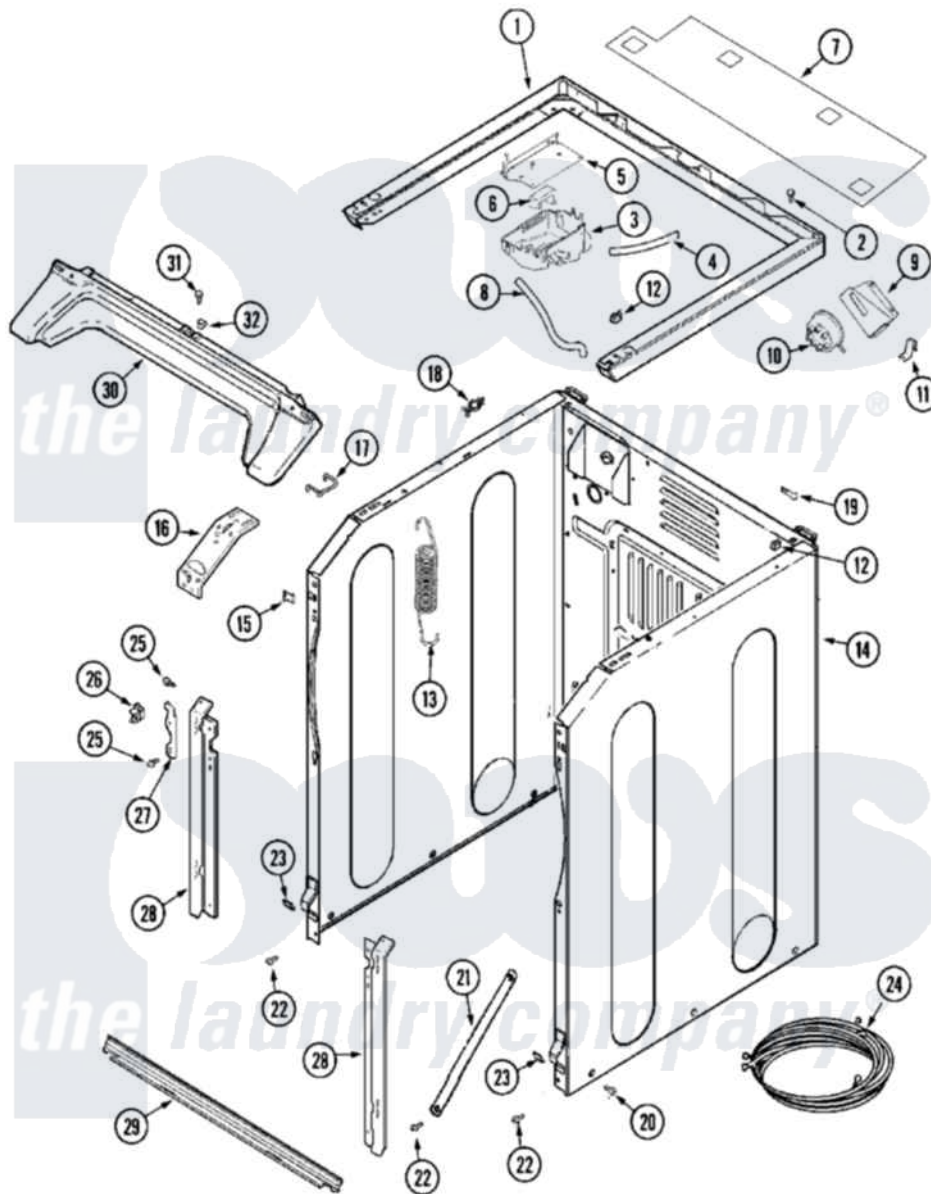

Maytag MLG19PDAXW 16 - CABINET-FRONT (WASHER)

Maytag Residential Maytag MLG19PDAXW Dryer Parts Parts Diagram 16 - CABINET-FRONT (WASHER)
 Click on the part number to view part

Item	Original Part Number	Replaced By	Status	Part Description
001	33002187	33002963		Support, Weld Assembly
002	22001883	214354		Screw, Top Cover To Cabnt.
003	22002439	33002775		Vent, Tub
"	33001855	33002917		Screw, No.10-16
004	22002464			Hose, Vent
005	33002189			Bracket, Vent Mounting
006	22002440			Deflector, Vent
007	33002191			Wire Shield
"	33002192			Clip, Shield
008	205161	489503		Clamp
"	33002193			Hose, Shower
009	33002188			Support, Pressure Switch
"	Y310376			Clip, Door Switch Harness
010	22002048	22002921		Switch- Pr
011	22002006			Clip, Unbalance Switch Harness
"	22002244			Clip, Grounding