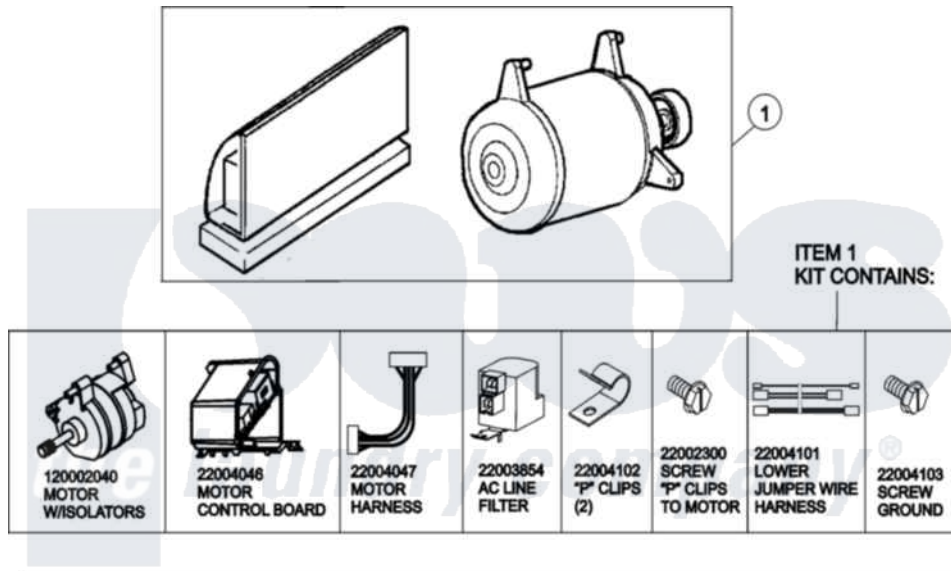

# Maytag MLG19PDAXW 18 - MOTOR & MOTOR CONTROL

(SEE TEXT FOR ITEMS 2, 3, 4 AND 8)

Maytag Residential Maytag MLG19PDAXW Dryer Parts Parts Diagram 18 - MOTOR & MOTOR CONTROL  
 Click on the part number to view part

Item	Original Part Number	Replaced By	Status	Part Description
001	<a href="#">12002039</a>			Neptune Motor Conversion Kit
002	<a href="#">22004046</a>			Control Assembly, Motor
003	<a href="#">22003856</a>			Motor, Variable Speed
004	22004047	<a href="#">22004212</a>		Motor Harness
005	<a href="#">33002190</a>			SCrew, C BraCe, BraCket, Cabinet
006	<a href="#">22004102</a>			P Clips
007	22002300	<a href="#">9740848</a>		Screw, Mixing Valve Mounting
008	22003854	<a href="#">22003858</a>		EMI Suppression Filter, 16a
009	<a href="#">22004101</a>			Repair Jumper Harness
010	<a href="#">22003329</a>			Isolator, Motor
011	<a href="#">22003686</a>			Bolt, Motor
012	<a href="#">22002320</a>			Washer, Belt Tension Bolt
013	<a href="#">22004103</a>			Screw