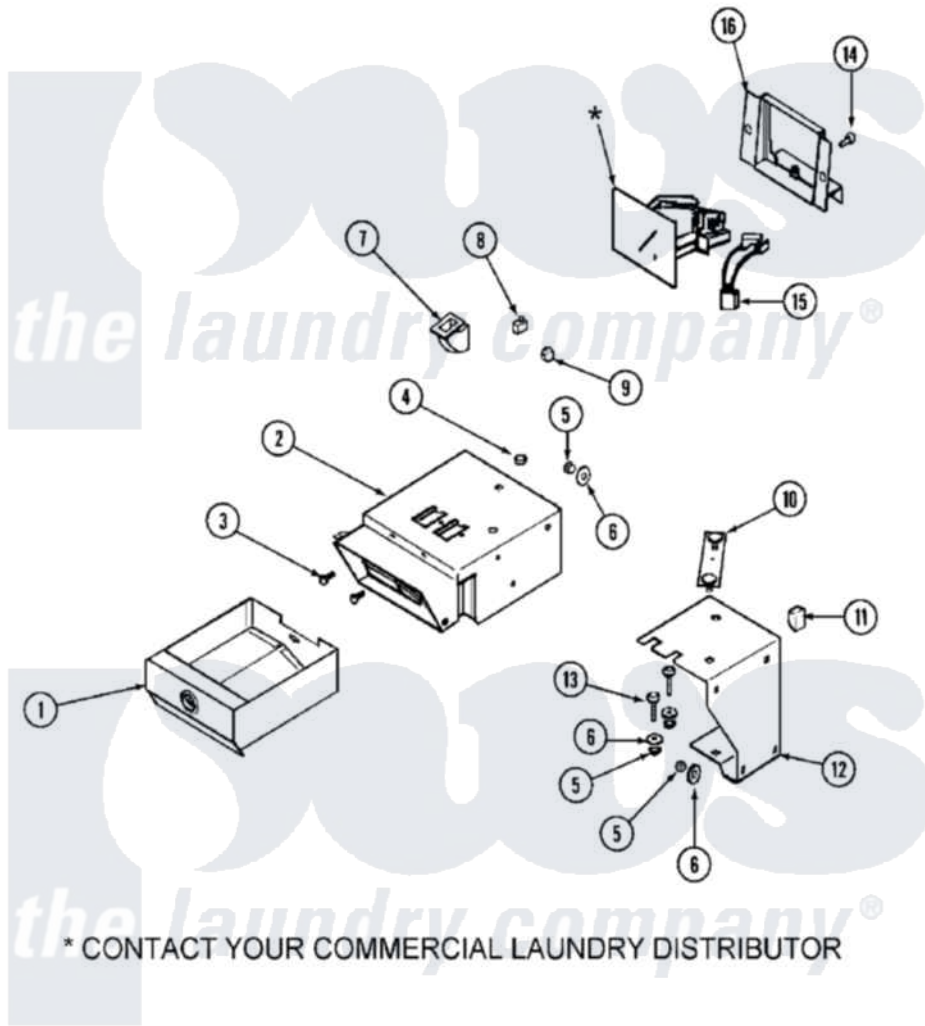

Maytag MLG19PDBGW 02 - CONTROL CENTER (DRYER)

Maytag Residential Maytag MLG19PDBGW Dryer Parts Parts Diagram 02 - CONTROL CENTER (DRYER)
 Click on the part number to view part

Item	Original Part Number	Replaced By	Status	Part Description
001	Y33001983			Box, Coin
002	Y33001986			Vault, Coin
003	33002683	694091		Trim, Side Right Hand
004	Y052740	62739		Nut, Lock
005	Y052734			Nut, Carrage Bolts And Bracket
006	312535			Washer, Vault Mounting Brk.
"	NLA		Not Available	WASHER, VAULT MOUNTING BRK.
007	314635			Chute, Coin
008	22002536			Switch, Sensor
"	33001989			Retainer, Vault Switch
009	NLA		Not Available	NUT, CAGE
010	22001810		Not Available	STRAP, MOUNTING
011	33001989			Retainer, Vault Switch
012	33001990			Bracket, Mounting Vault
013	33001991			Bolt, Carriage

014	212707	3196385	Screw
"	910181		Lockwasher, Terminal Block
015	22001965		Optic Switch Assembly
"	314665		Screw, Switch Assembly
016	33001992		Bracket, Coin Drop Mount.