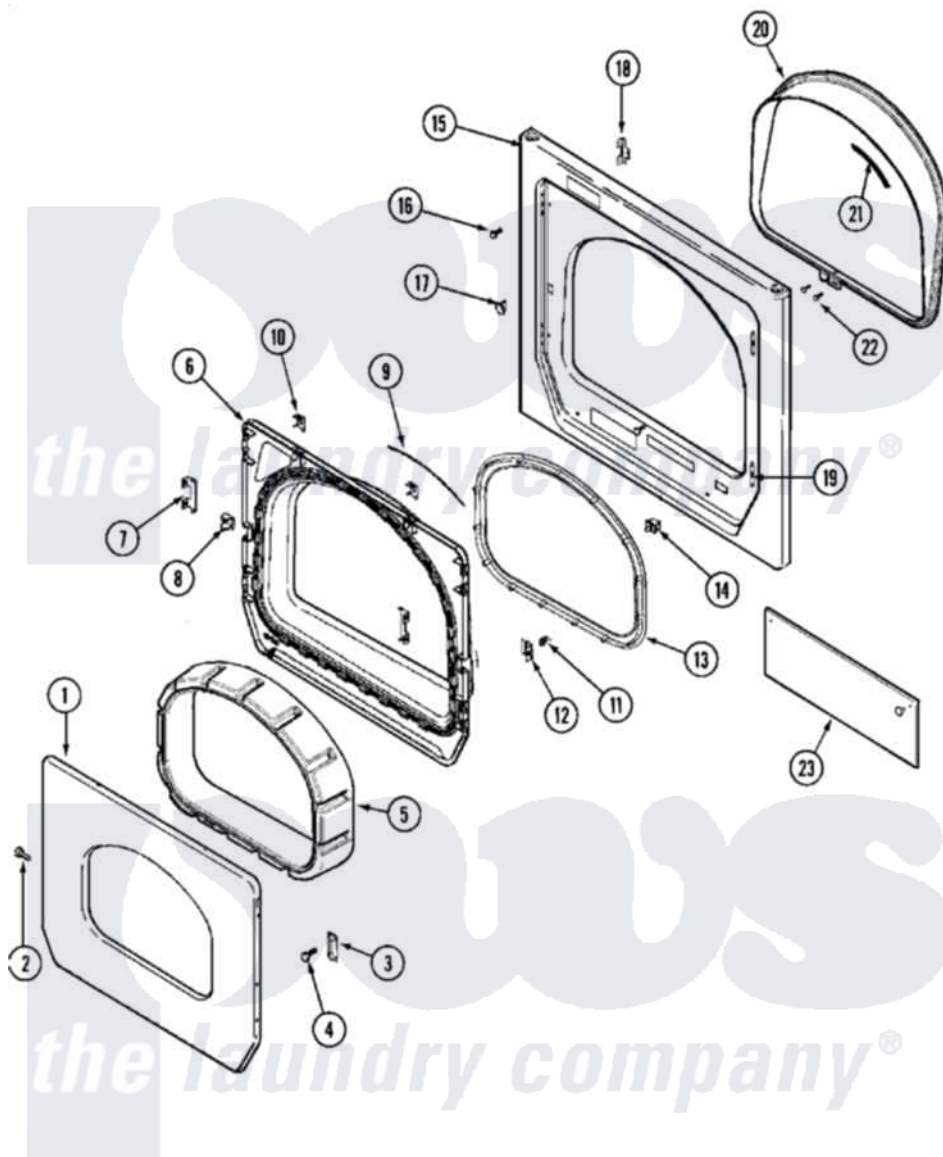

Maytag MLG19PDBGW 03 - DOOR (DRYER)

Maytag Residential Maytag MLG19PDBGW Dryer Parts Parts Diagram 03 - DOOR (DRYER)
 Click on the part number to view part

Item	Original Part Number	Replaced By	Status	Part Description
001	33002015			Door, Outer
002	22002063			Screw No.8-18AB Wafer Head
003	33002017			Hinge, Door
004	22002062	98006631		Screw
005	22002300	9740848		Screw, Mixing Valve Mounting
"	33002018	33002780		Door Tunnel W` Handle
006	33002020			Door, Inner W/Seal
007	22002038			Clip, Door
008	33001763			Plug, Inner Door
009	33002094			Seal, Door
010	22002039			Clip, Door
011	33001761			Strike, Door
012	33002110	33001793		Bracket, Strike
013	33002607			Lens, Door
014	33002166			Switch, Door
015	33002051		Not Available	SCREW, FRONT PANEL

"	33002130	33002081	Panel, Front
016	33001486	98008544	Screw
017	Y304578	LA-1003	Door Catch Kit
018	33002025		Twin Speednut
019	33001175		Cover, Hinge Hole
020	33002026		Extension, Tumbler Front
021	33001767		Seal, Shroud
022	33001855	33002917	Screw, No.10-16
023	33002048		Fastener, Push
"	33002183		Shield, Control Panel