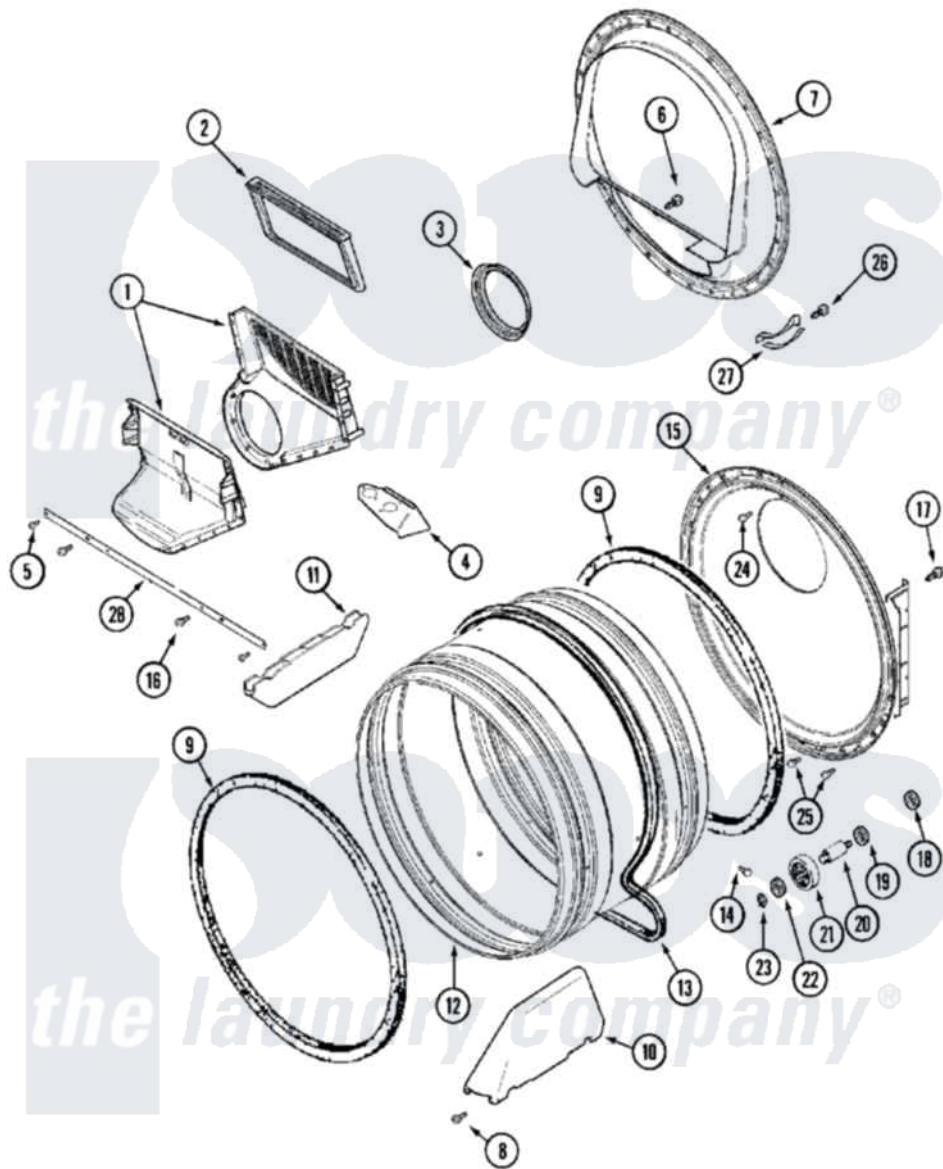

Maytag MLG19PDBGW 04 - TUMBLER (DRYER)

Maytag Residential Maytag MLG19PDBGW Dryer Parts Parts Diagram 04 - TUMBLER (DRYER)
 Click on the part number to view part

Item	Original Part Number	Replaced By	Status	Part Description
001	33001799			Outlet Duct Assembly Note: Outlet Duct Assembly
002	33001804	33002790		Lint Filter
003	33002560			Seal, Blower
004	33001837			Cover, Thermostat
005	22001995			Screw Note: Screw, Tumbler Front And Shroud
006	NLA		Not Available	SCREW, OUTLET DUCT
007	33001802			Front, Tumbler
008	33001855	33002917		Screw, No.10-16
009	33001807			Seal, Tumbler
010	33002032			Baffle
011	33001755			Baffle
012	33001794	33001889		Tumbler
013	33002535			V-Belt
014	33001788	33002973		Screw, No.9-15 X 1.00 Hx WS
015	33001801			Back, Tumbler

016	33001768		Screw, Shroud Note: Screw, Shroud And Outlet Duct
017	22001995		Screw Note: Screw, Tumbler Front And Shroud
018	33001443		Nut, Hex
019	Y313347	312535	Washer, Vault Mounting Brk.
020	Y312948	6-3129480	Shaft- Tumbler
021	Y303373	12001541	Drum Roller/Washer Assembly--W
022	312535		Washer, Vault Mounting Brk.
023	410233	9703438	Ring-Retrn
024	210932		Screw, No.8 X 9/16 Ctsk Note: Screw, Inlet Duct
025	22001996	3370225	Screw
026	210720		Rivet, Bearing To Tumbler Fmt
027	306508		Tumbler Bearing Kit ---W
028	33002039		Brace, Tumbler Front