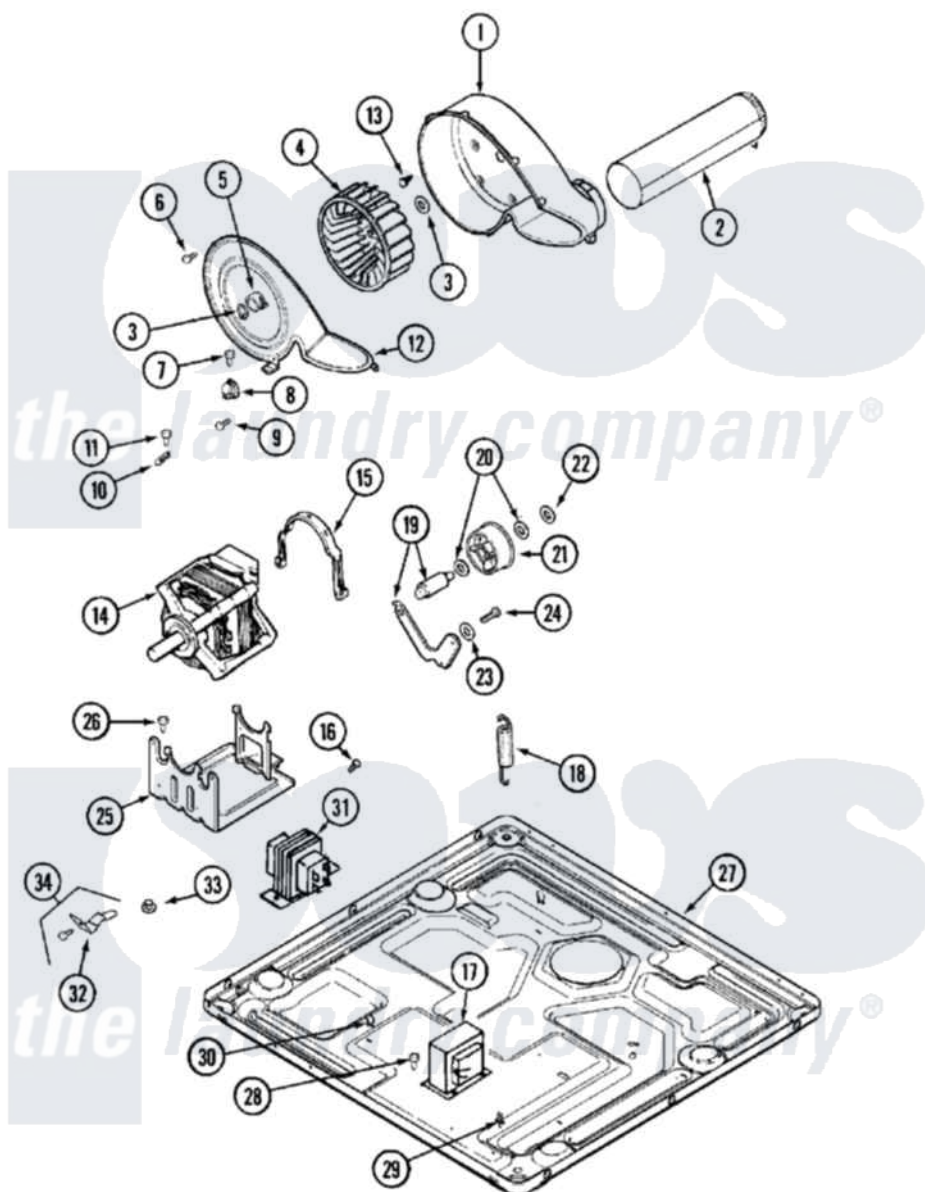

Maytag MLG19PDBGW 07 - MOTOR DRIVE (DRYER)

Maytag [Residential Maytag MLG19PDBGW Dryer Parts](#) Parts Diagram 07 - MOTOR DRIVE (DRYER)
 Click on the part number to view part

Item	Original Part Number	Replaced By	Status	Part Description
001	33001789			Housing, Blower
002	22001995			Screw Note: Screw, Tumbler Front And Shroud
"	33002185			Duct Assembly, Exhaust
003	410233	9703438		Ring-Retrn
004	33001790			Wheel, Blower
"	33002797			Wheel, Blower
005	312967			Clamp, Blower Housing
006	33001855	33002917		Screw, No.10-16
007	Y313561			Screw----NA
008	303392			Thermostat, Cycling
"	33303391			Thermostat, Cycling
009	22001996	3370225		Screw
010	33001762			Fuse, Thermal
011	22001996	3370225		Screw
012	33002711			Cover, Blower Housing
013	314818	1163839		Screw

014	33002479	W10197708	Motor-Drve
"	33002796	W10197708	Motor-Drve
015	33002221	Y015825	Clip, Motor To Motor Support
016	910343	488234	Screw 8-32 X 1/4
017	22003778		Transformer
018	33002460	33002459	Assembly, Spring And Plug
019	33001840	6-3705180	Idler Arm
020	Y312527		Washer, Idler Shaft
021	33001783	6-3700340	Bearing- I
022	312958	354987	Ring, Retaining
023	315772		Sleeve, Idler Arm
024	Y014874		Screw, Idler Arm And Sleeve
025	33002466	33002817	Motor Support, Offset
026	Y313561		Screw---NA
027	314568	Y313559	Screw
"	33002049	302797	Grommet
"	33002050		Protector, Harness
"	33002467		Base
028	22001078	3177991	Screw
029	315471	22003298	Retainer, Wire
030	410490		Spring, Retainer Wire Harness
031	315218		Shield, Transformer
"	33002508	W10133285	Transformer 120V To 22.5vac
032	22001995		Screw Note: Screw, Tumbler Front And Shroud
"	33002757		Bracket, RH, Base To Support
"	33002758		Bracket, LH, Base To Support
033	33002044		Guide
034	12001551		Contains RT And LT Brackets
"	NLA	Not Available	BRACKET/SCREW PACKAGE