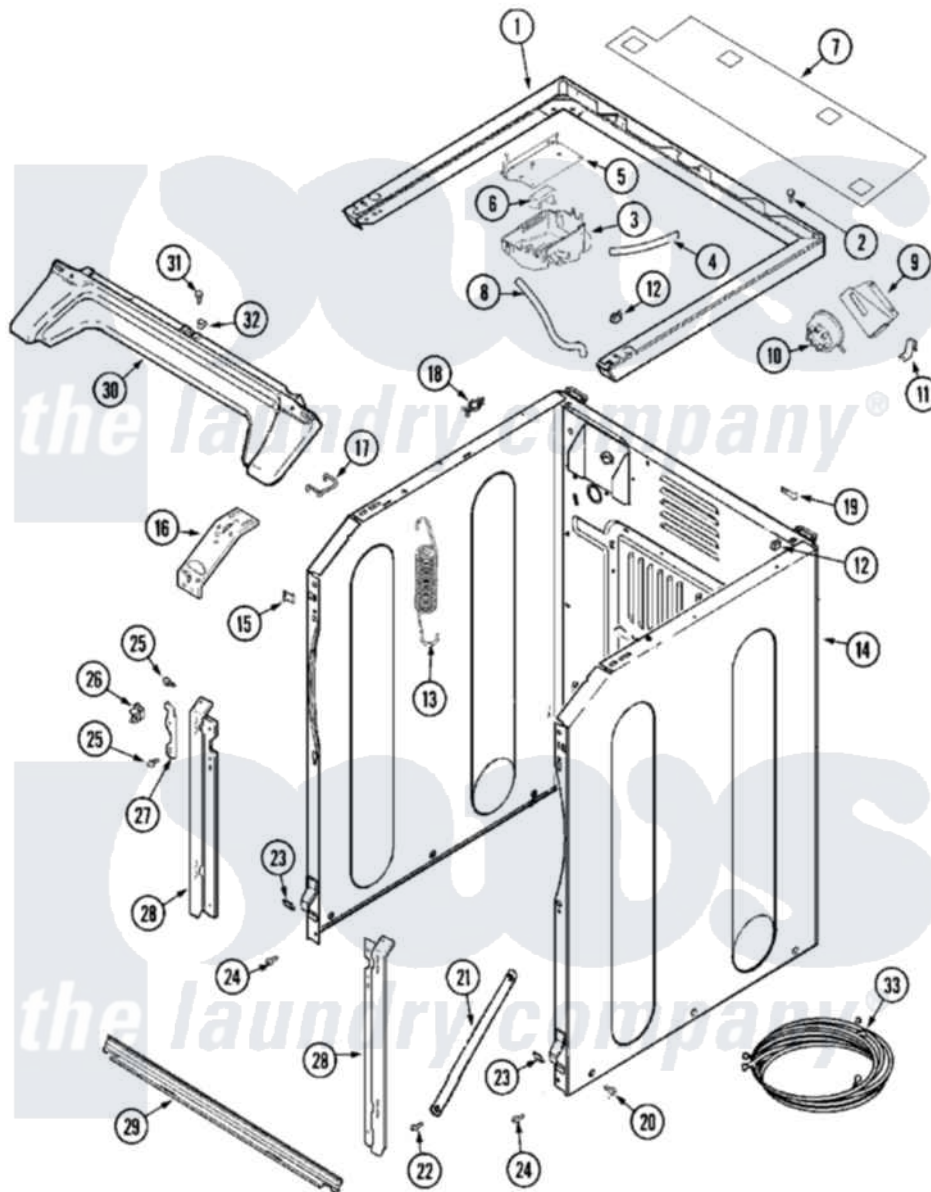

Maytag MLG19PDBGW 08 - CABINET-FRONT (WASHER)

Maytag Residential Maytag MLG19PDBGW Dryer Parts Parts Diagram 08 - CABINET-FRONT (WASHER)
 Click on the part number to view part

Item	Original Part Number	Replaced By	Status	Part Description
001	33002187	33002963		Support, Weld Assembly
002	22001883	214354		Screw, Top Cover To Cabnt.
003	33001855	33002917		Screw, No.10-16
"	33002775			Vent, Tub
004	22002464			Hose, Vent
005	33002189			Bracket, Vent Mounting
"	33002190			SCrew, C BraCe, BraCket, Cabinet
006	22002440			Deflector, Vent
007	33002191			Wire Shield
"	33002192			Clip, Shield
008	205161	489503		Clamp
"	33002193			Hose, Shower
009	33002188			Support, Pressure Switch
"	Y310376			Clip, Door Switch Harness
010	22003728			Switch, Pressure Items 22-30 Listed As Series