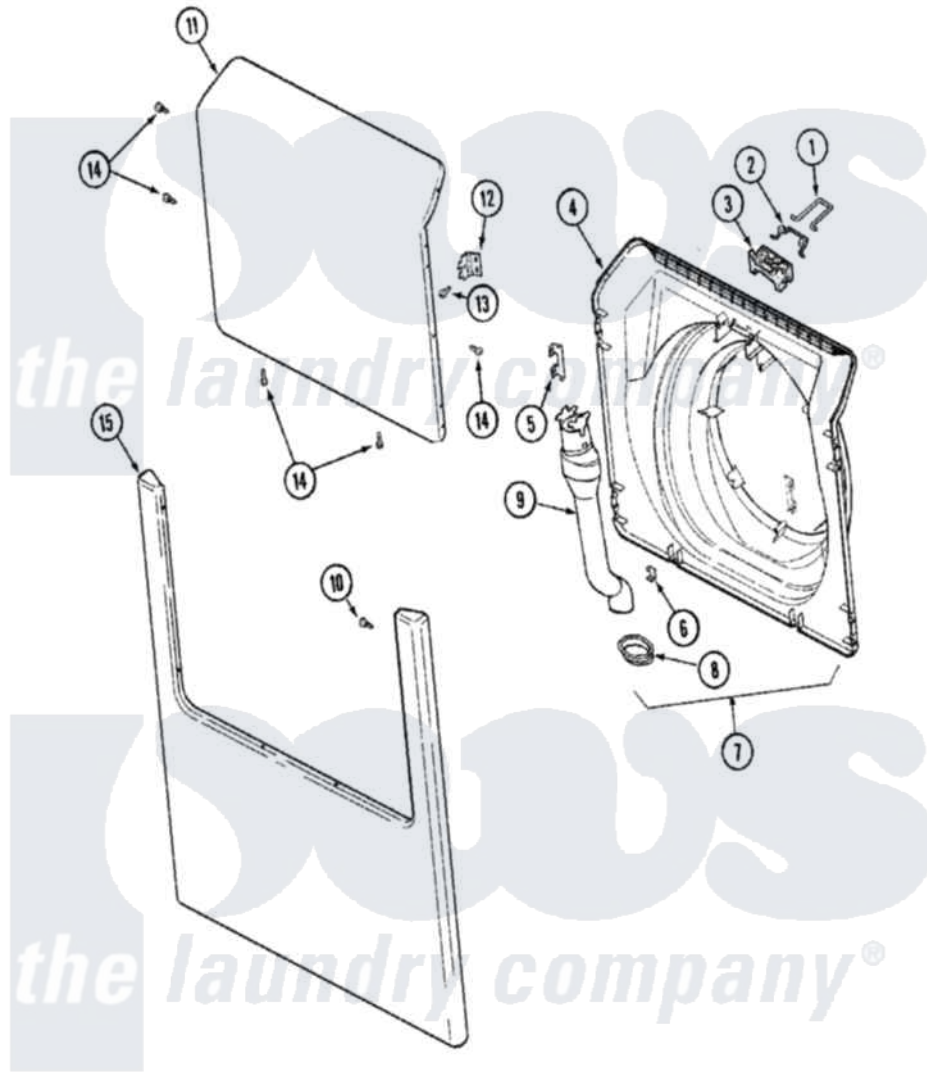

Maytag MLG19PDBGW 10 - DOOR & FRONT PANEL (WASHER)

Maytag Residential Maytag MLG19PDBGW Dryer Parts Parts Diagram 10 - DOOR & FRONT PANEL (WASHER)
 Click on the part number to view part

Item	Original Part Number	Replaced By	Status	Part Description
001	22003222			Hoop, Lock
002	22002003			Spring, Latch
003	22002168			Support, Lock Hoop
004	22003800			Inner Door/Vented
005	22002038			Clip, Door
006	22002039			Clip, Door
007	22003083			Liner, Door Assembly W/Vent
008	22003075			Grommet, Vent Tube
009	22003850			Vent Tube Assembly
010	22002243			Screw, Front Panel And Hinge
"	22002244			Clip, Grounding
011	22001979			Door, Outer
012	NLA		Not Available	Hinge w/no offset
013	22002062	98006631		Screw
014	22002063			Screw No.8-18AB Wafer Head
015	22002836			Panel, Front