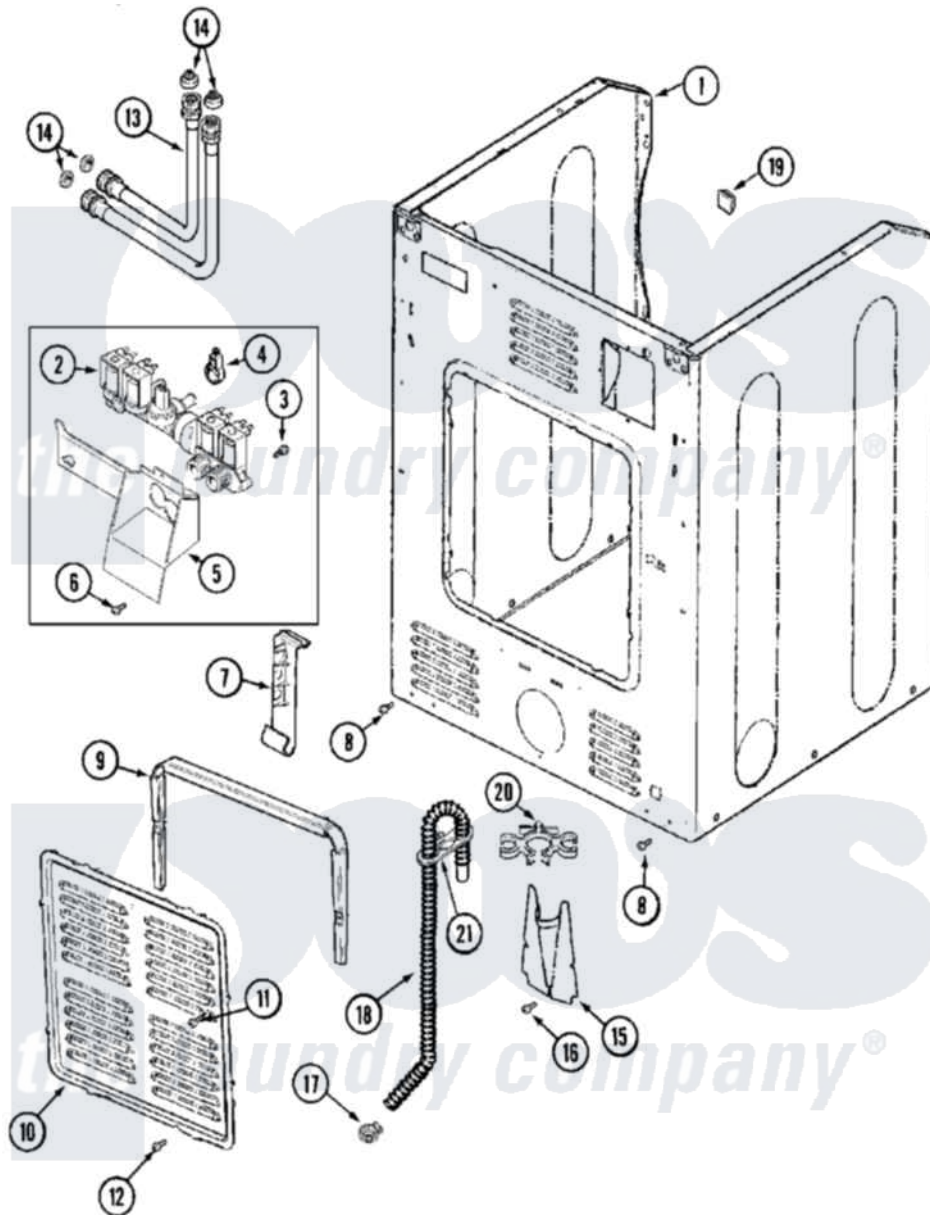

# Maytag MLG19PDBGW 11 - CABINET-REAR (WASHER)

Maytag Residential Maytag MLG19PDBGW Dryer Parts Parts Diagram 11 - CABINET-REAR (WASHER)  
 Click on the part number to view part

Item	Original Part Number	Replaced By	Status	Part Description
001	<a href="#">22003639</a>			Cabinet Assembly
002	<a href="#">22002903</a>			Valve, Water
003	<a href="#">22002436</a>			Screw, Water Valve Bracket
004	205161	<a href="#">489503</a>		Clamp
005	<a href="#">33002212</a>			Bracket, Water Valve
006	22001996	<a href="#">3370225</a>		Screw
007	<a href="#">33002213</a>			Rack, Hose
008	<a href="#">22001995</a>			Screw Note: Screw, Tumbler Front And Shroud
009	<a href="#">22002022</a>			Spacer, Access Panel
010	<a href="#">22002092</a>			Panel, Access
011	22002295	<a href="#">67006908</a>		Screw, Ice Rack
012	22001996	<a href="#">3370225</a>		Screw
013	208100	<a href="#">76313</a>		Hosefill
014	<a href="#">Y013783</a>			Washer, Inlet Hose
015	<a href="#">22002704</a>			Cover, Drain Hose
				Screw Note: Screw, Tumbler

016	<a href="#">22001995</a>		Screw Note. Screw, Tumbler Front And Shroud
017	22001984	<a href="#">285655</a>	Clamp, Hose
018	<a href="#">12001807</a>		Drain Hose Kit
"	22002891	<a href="#">12001807</a>	Drain Hose Kit
"	22002893	<a href="#">8539404</a>	Tie-Wire
019	NLA	Not Available	PLUG, HOLE
020	<a href="#">22002932</a>		Clip, Drain Hose
021	<a href="#">22002892</a>		Retainer, Drain Hose