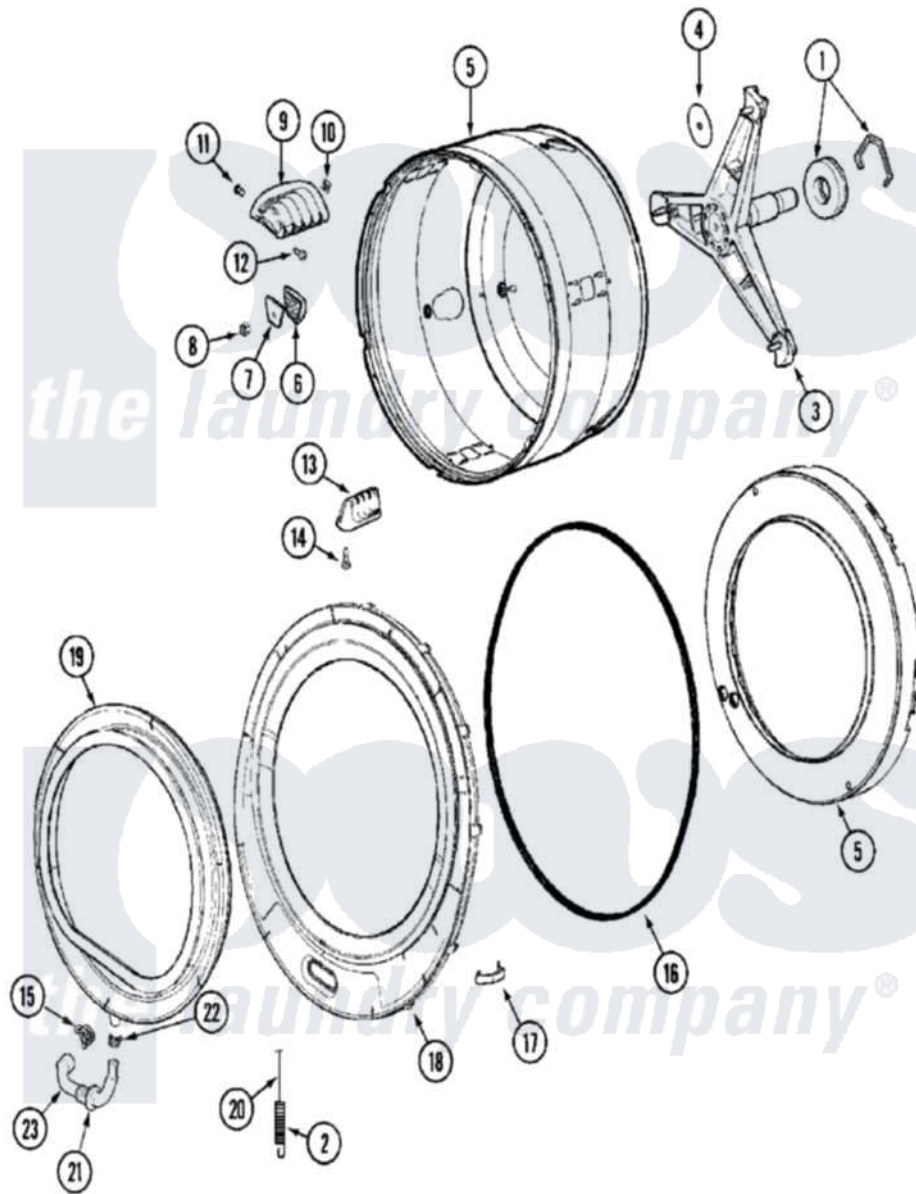

**Maytag MLG19PDBGW 13 - SPINNER ASSEMBLY & OUTER TUB COVER(WASH)**

Maytag Residential Maytag MLG19PDBGW Dryer Parts Parts Diagram 13 - SPINNER ASSEMBLY & OUTER TUB COVER(WASH)

[Click on the part number to view part](#)

Item	Original Part Number	Replaced By	Status	Part Description
001	12001478	<a href="#">12002022</a>		Lip Seal Kit
002	<a href="#">22002099</a>			Spring, Tub
003	22003925	<a href="#">W10181639</a>		Support
004	<a href="#">22002023</a>			Washer, Plastic
005	22003549	<a href="#">6-2717080</a>		Spinner As
006	22002021	<a href="#">22002482</a>		Washer, Profile
007	<a href="#">22002020</a>			Washer, Spinner Support
008	22002122	<a href="#">2207454</a>		Nut, Hex
009	<a href="#">22001985</a>			Baffle, Drip
010	<a href="#">22002009</a>			Grommet, Baffle
011	<a href="#">22001999</a>			Grommet, Baffle
012	22002325	<a href="#">22003556</a>		Screw, Baffle
013	<a href="#">22001986</a>			Baffle, Drip
014	<a href="#">22002059</a>			Screw, Baffle
015	22003073	<a href="#">596669</a>		Clamp, Manifold

016	<a href="#">22002077</a>		Seal, Tub Cover
017	<a href="#">22002050</a>		Clip, Tub To Cover
018	<a href="#">22003212</a>		Cover, Tub --W
"	<a href="#">22003263</a>		Screw, Sump Cap
"	<a href="#">22003710</a>		Sump Cap W/ Labyrinth Feature
"	<a href="#">22004254</a>		Cover, Tub W/Sealandcaps Aspks
019	12001772	<a href="#">12002533</a>	Boot Kit
020	<a href="#">22002164</a>		Cable, Door
021	<a href="#">22003074</a>		Guard, Hose
022	Y22003072		CLAMP, HOSE DOUBLE WIRE
023	22003071	<a href="#">22004477</a>	Drain Hose, Door Boot