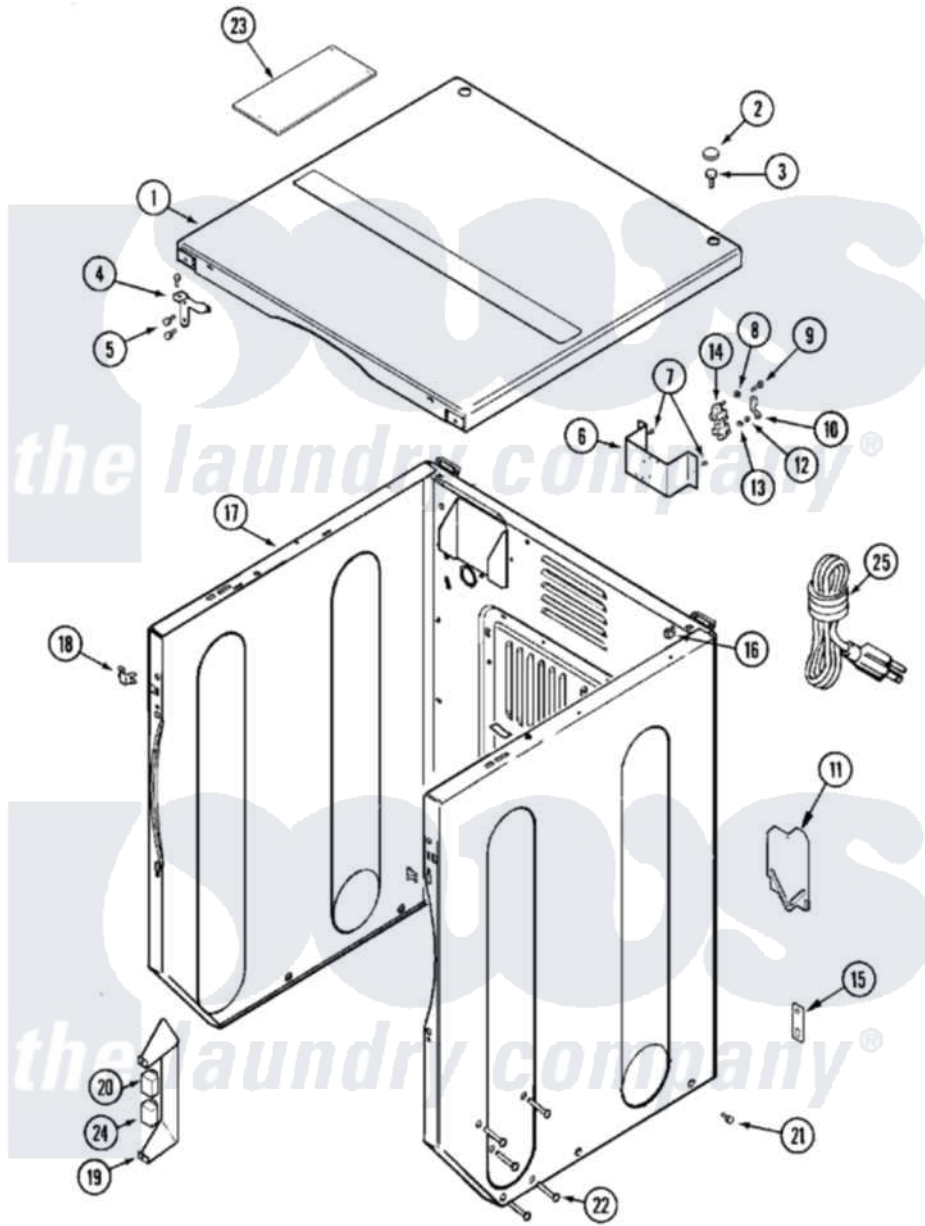

Maytag MLG19PDBGW 15 - CABINET-FRONT (DRYER)

Maytag Residential Maytag MLG19PDBGW Dryer Parts Parts Diagram 15 - CABINET-FRONT (DRYER)
 Click on the part number to view part

Item	Original Part Number	Replaced By	Status	Part Description
001	33002124			Cover, Top
002	33001997			Plug, Hole
003	22001883	214354		Screw, Top Cover To Cabnt.
004	33001998			Bracket, Top Cover
"	33001999			Bracket, Top Cover
005	22001995			Screw Note: Screw, Tumbler Front And Shroud
006	22003646			Cabinet Assembly-Upr
"	33002811			Cabinet Upper As Pack-NA
007	33001980			Fastener, Access Panel
008	216183			Grommet, Cord Export
"	22003540			Cord, Power
"	22003705		Not Available	ADAPTER, CORD EXPORT
009	22001502			Fastener, U-NUt
010	33001795			Cover, Terminal Block
011	213007			Xfor Cabinet See Cabinet, Back