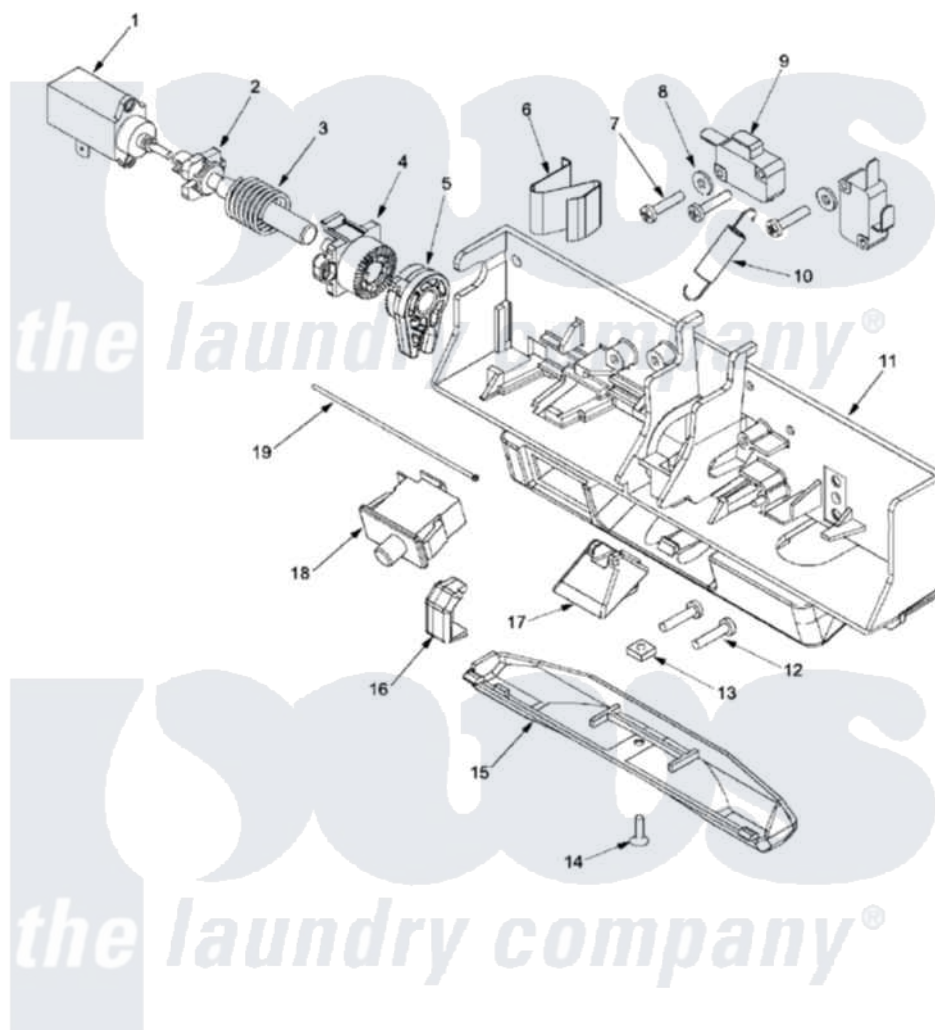

# Maytag MLG19PDBGW 17 - DOOR LATCH ASSY

Maytag [Residential Maytag MLG19PDBGW Dryer Parts](#) Parts Diagram 17 - DOOR LATCH ASSY  
 Click on the part number to view part

| Item | Original Part Number     | Replaced By            | Status | Part Description         |
|------|--------------------------|------------------------|--------|--------------------------|
| 001  | <a href="#">22002119</a> |                        |        | Motor, Wax               |
| 002  | <a href="#">22003718</a> |                        |        | Axle, Latch              |
| 003  | <a href="#">22003721</a> |                        |        | Spring, Axle / Latch     |
| 004  | <a href="#">22003715</a> |                        |        | Sliding Gear, Latch      |
| 005  | <a href="#">22003716</a> |                        |        | Rotating Gear, Latch     |
| 006  | <a href="#">22003717</a> |                        |        | Spring, Latch            |
| 007  | <a href="#">22001352</a> |                        |        | Screw, Check Switch      |
| 008  | <a href="#">22002165</a> |                        |        | Washer, Door Lock Switch |
| 009  | <a href="#">33002782</a> |                        |        | Switch, Door Lock        |
| 010  | <a href="#">22002158</a> |                        |        | Spring, Gear Return      |
| 011  | <a href="#">33002783</a> |                        |        | Holder, Switch           |
| 012  | <a href="#">22003719</a> |                        |        | Screw, Latch             |
| 013  | <a href="#">22003720</a> |                        |        | Nut, Latch               |
| 014  | 22002435                 | <a href="#">241877</a> |        | Screw                    |
| 015  | <a href="#">22002957</a> |                        |        | Cover, Latch Assembly    |
| 016  | <a href="#">33002784</a> |                        |        | Lock Clip, Door          |