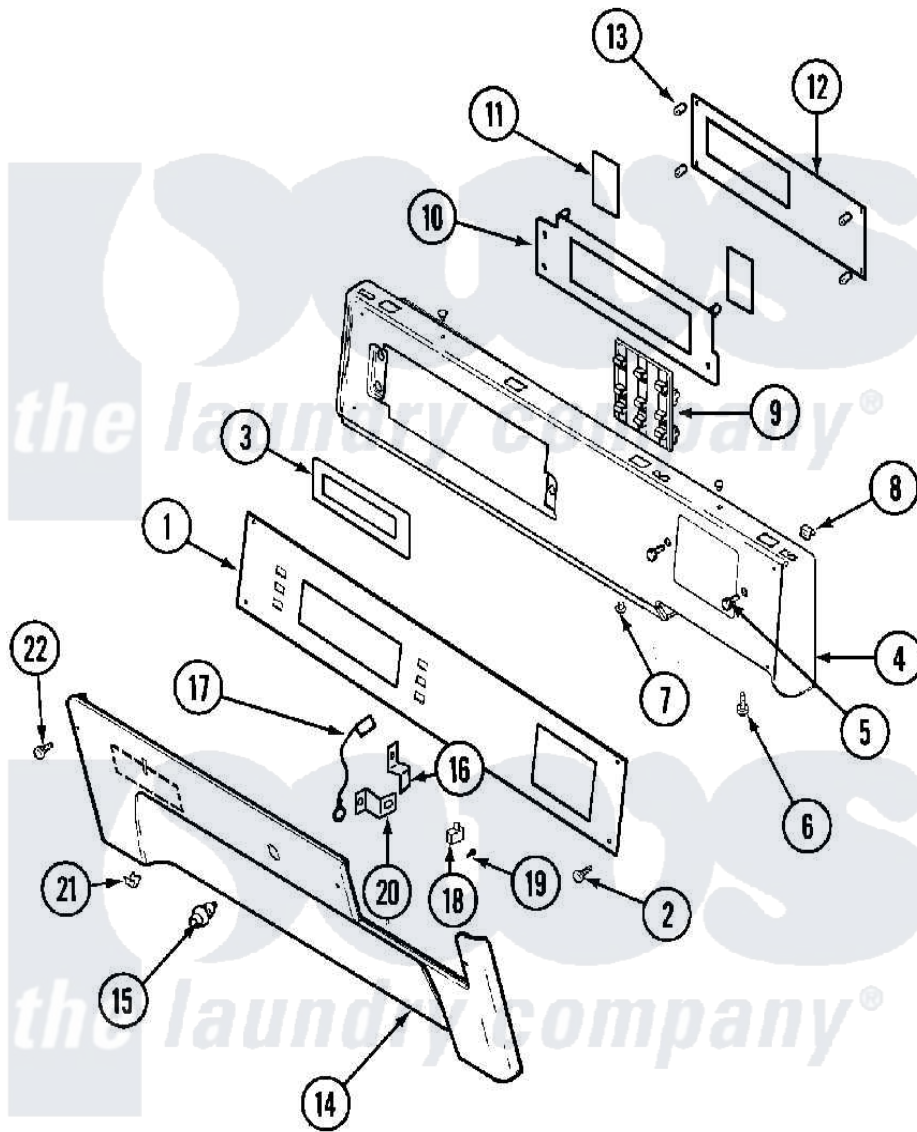

Maytag MLG19PDCXW 01 - CONTROL PANEL (DRYER)

Maytag [Residential Maytag MLG19PDCXW Dryer Parts](#) Parts Diagram 01 - CONTROL PANEL (DRYER)
 Click on the part number to view part

Item	Original Part Number	Replaced By	Status	Part Description
001	33002148	33002960		Facia, Commerical W/D - PD
002	215506			Screw, Control Panel Overlay
003	33002150	W10133268		Cover, Display
004	33002003			Fastener Clip, Control Panel
"	33002149			Panel, Control
005	22002062	98006631		Screw
"	910186	99002757		Screw
006	215506			Screw, Control Panel Overlay
007	33001132	33002342		Plug, Sifht Hole
008	33001977			Fastener, Control Panel
009	33002178			Switch, Push Button
010	33002155			Plate, Control Mounting
011	33002152	W10133277		Membrane Switch Assembly
012	33002154	33003006		Control BO
013	33001204			Stand-Off, Ccontrol Board
"	912077			Locknut, Reader Harness

014	33001978		Panel, Access
015	Y206081	W10116737	Lock
016	213750	W10133266	Cam-Lock
017	33001981		Wire, Ground
018	33002117	208042	Switch, Sensor
019	912012	3400409	Screw
020	33001982		Bracket, Switch Mounting
021	33001980		Fastener, Access Panel
"	33002004		Clip, Fastener
022	215506		Screw, Control Panel Overlay
023	22001995		Screw Note: Screw, Tumbler Front And Shroud
"	33002060		Bracket, Security
"	NLA	Not Available	NUT, SECURITY
024	22002782		Pad, Foam
"	22003858		EMI Suppression Filter, 16a
"	22004249		Harness, Wire Lower
"	33002153		Wire Harness, Main
"	33002180		Wire Harness, Main