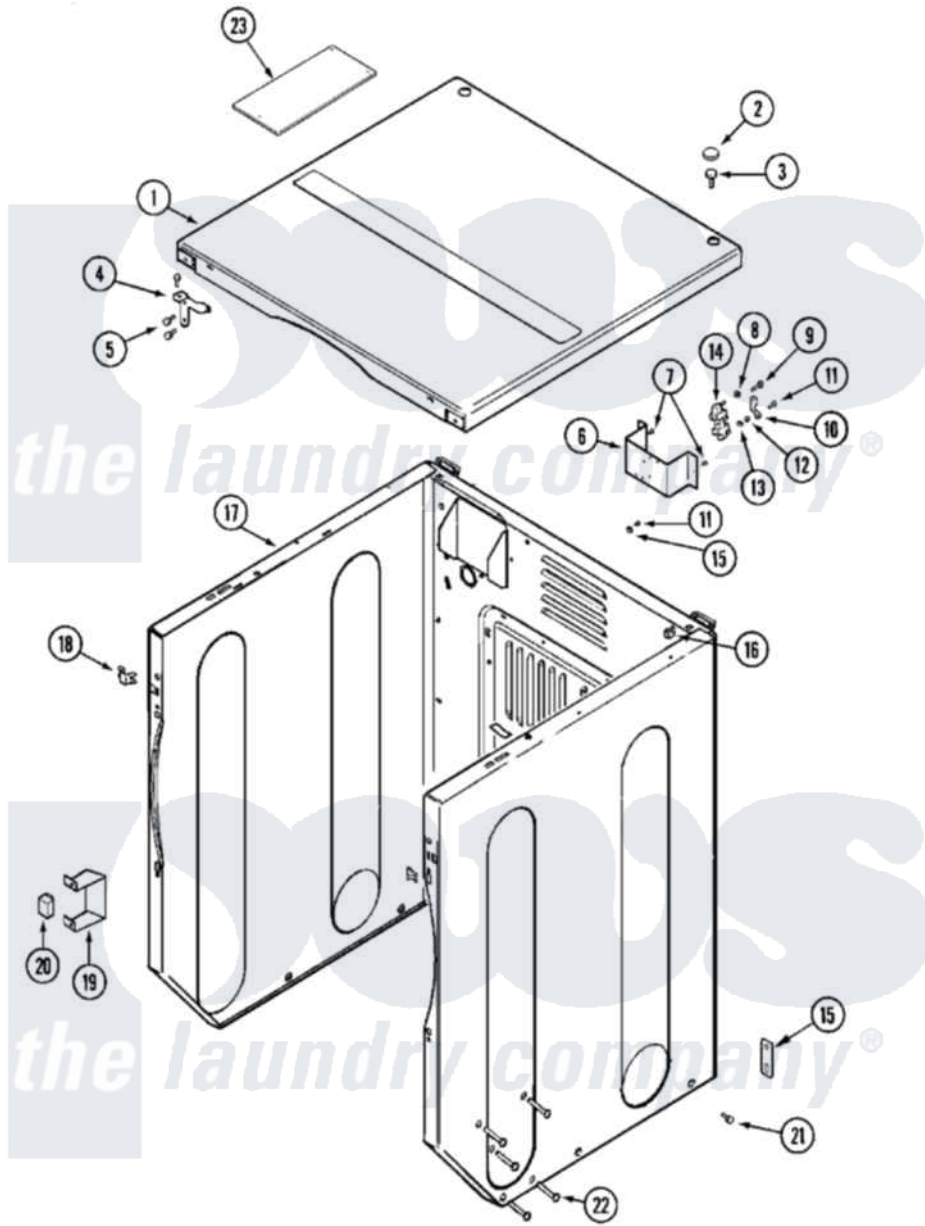

Maytag MLG19PDCXW 03 - CABINET-FRONT (DRYER)

Maytag Residential Maytag MLG19PDCXW Dryer Parts Parts Diagram 03 - CABINET-FRONT (DRYER)
 Click on the part number to view part

Item	Original Part Number	Replaced By	Status	Part Description
001	33001995	33002124		Cover, Top
"	33002058		Not Available	COVER, TOP (WHT)
002	33001997			Plug, Hole
003	22001883	214354		Screw, Top Cover To Cabnt.
004	33001998			Bracket, Top Cover
"	33001999			Bracket, Top Cover
005	22001995			Screw Note: Screw, Tumbler Front And Shroud
006	33002059			Bracket, Terminal Block
"	NLA		Not Available	BRACKET, TERMINAL BLOCK---NA
007	22001995			Screw Note: Screw, Tumbler Front And Shroud
008	Y311270			Washer, Terminal Block
009	Y312209	W10001200		Screw
010	Y312184			Strap, Grounding
011	NLA		Not Available	SCREW, GROUND STRAP

012	311484	112432	Nut
013	311093		Washer, Terminal Connection
014	315471	22003298	Retainer, Wire
"	33001244		Block, Terminal
015	NLA	Not Available	WASHER, GROUND LUG
016	22001502		Fastener, U-NUt
017	22003646		Cabinet Assembly-Upr
"	33002811		Cabinet Upper As Pack--NA
"	NLA	Not Available	CABINET (WHT)
018	33001980		Fastener, Access Panel
019	Y313561		Screw---NA
"	33002002		Bracket, Switch
020	306398		Relay, Heater
"	Y251119	3177991	Screw
021	213007		Xfor Cabinet See Cabinet, Back
022	33001991		Bolt, Carriage
023	22001995		Screw Note: Screw, Tumbler Front And Shroud
"	22001996	3370225	Screw
"	Y314174		Terminal Cover - Canada
024	33002060		Bracket, Security