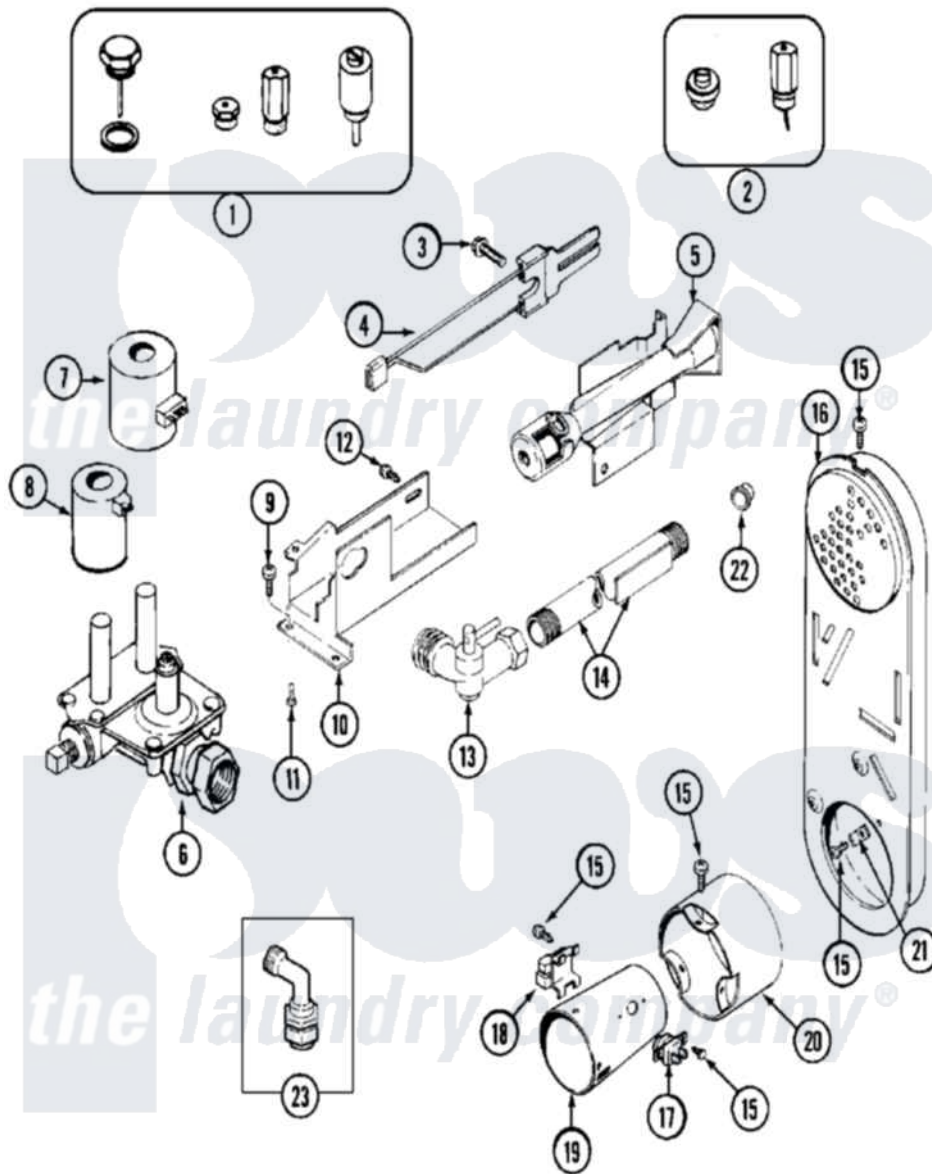

Maytag MLG19PDCXW 07 - GAS VALVE (DRYER)

Maytag Residential Maytag MLG19PDCXW Dryer Parts Parts Diagram 07 - GAS VALVE (DRYER)
 Click on the part number to view part

Item	Original Part Number	Replaced By	Status	Part Description
001	Y308378	W10402145		LP Gas Con
002	Y308377		Not Available	CONVERSION KIT (LP TO NATURAL)
003	304971			Screw Note: Screw, Igniter
004	304970	4391996		Ignitor
"	33002789			Igniter Assembly
005	33001247	33002793		Burner Assembly
"	33002793			Burner Assembly
006	308345			Valve, Gas
"	33002056		Not Available	PLUG, HOLE (UPR)
007	306106			Coil, Holding And Booster--W
008	306105	694540		Coil, 60 Hz
009	Y313561			Screw---NA
010	NLA		Not Available	BRACKET, GAS VALVE---NA
011	314082	90767		Screw, 8A X 3/8 HeX Washer Head Tapping
012	22001905			Screw Note: Screw, Tumbler

012	22001993		Front And Shroud
013	306086		Angle Shut Off For Gas Valve
014	33001735		Pipe And Bracket Assembly Series 18 Not Needed Use Vavle
015	211294	90767	Screw, 8A X 3/8 HeX Washer Head Tapping
016	33001810	Not Available	DUCT ASSY., INLET (GAS) NOTE: INLET DUCT ASSEMBLY
017	305169		Thermostat, Hi-Limit Gas
018	Y303377	338906	Radiant, Sensor
019	33001835		Cone Assembly, Combustion
020	Y303841		Cone, Extension
021	Y312890		Retainer, Heater Chamber
022	33001693		Cap, Gas Pipe
023	33002236		Angle Connector Assembly