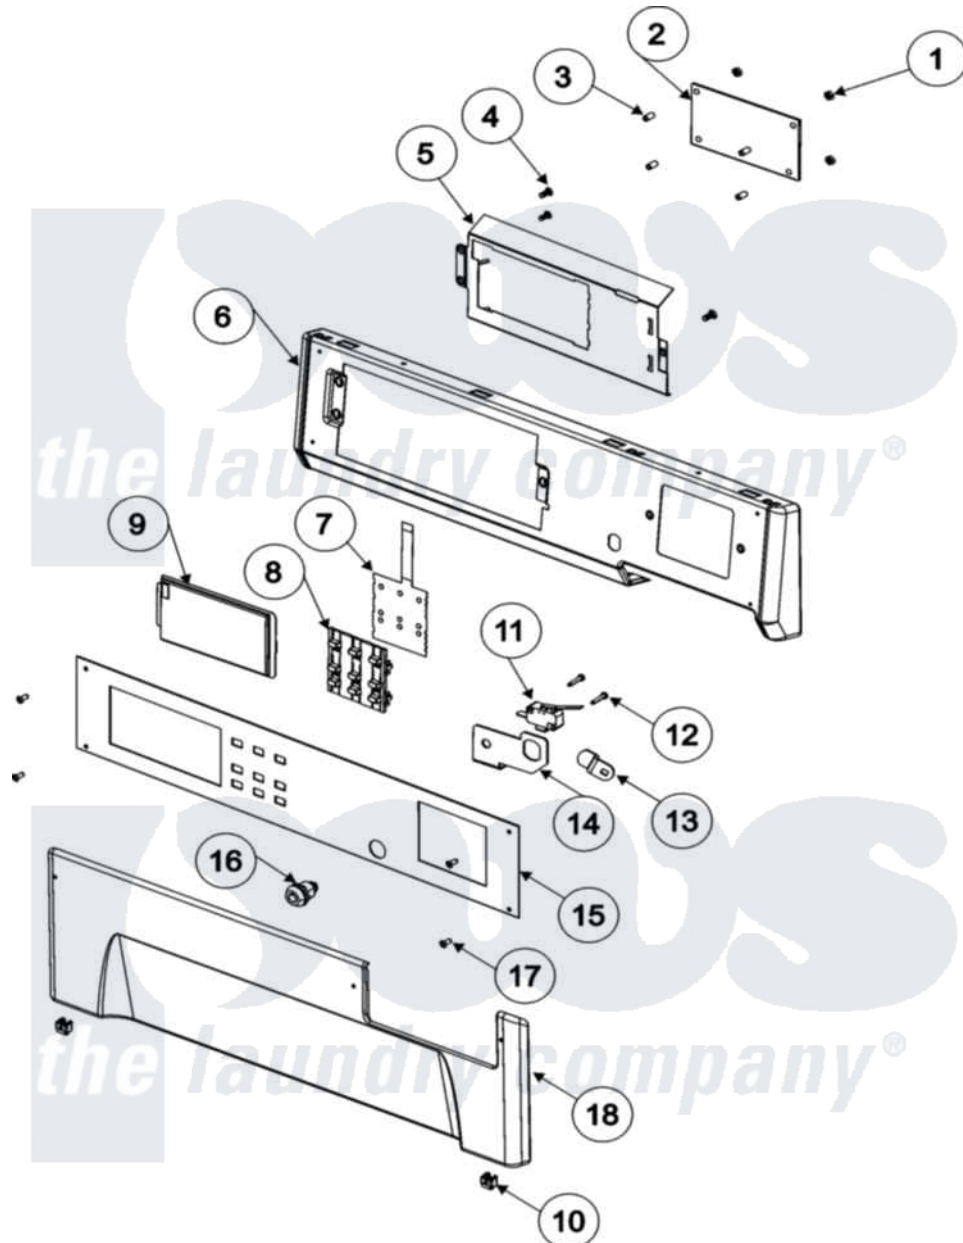

Maytag MLG19PDDGW 01 - CONTROL PANEL (DRYER)

Maytag Residential Maytag MLG19PDDGW Dryer Parts Parts Diagram 01 - CONTROL PANEL (DRYER)
 Click on the part number to view part

Item	Original Part Number	Replaced By	Status	Part Description
001	33002156	912077		Locknut, Reader Harness
002	33002513			Circuit Board Assembly
003	33001204			Stand-Off, Ccontrol Board
004	Y314062			Screw, Door Hinge And Panel
005	33002155			Plate, Control Mounting
"	910186	99002757		Screw
006	33002149			Panel, Control
007	33002507	W10133278		Membrane Switch Assembly
008	33002178			Switch, Push Button
009	33002150	W10133268		Cover, Display
010	33002004			Clip, Fastener
011	22003064			Switch, Sensor - Export
012	22002368			Screw, Sensor Switch Bracket
013	213750	W10133266		Cam-Lock
014	33001982			Bracket, Switch Mounting
015	33002960			Facia, Commerical W/D - PD

016	Y206081	W10116737	Lock
017	215506		Screw, Control Panel Overlay
018	33002966		Panel, Access As Pkd
019	22002782		Pad, Foam
"	22003858		EMI Suppression Filter, 16a
"	33001981		Wire, Ground