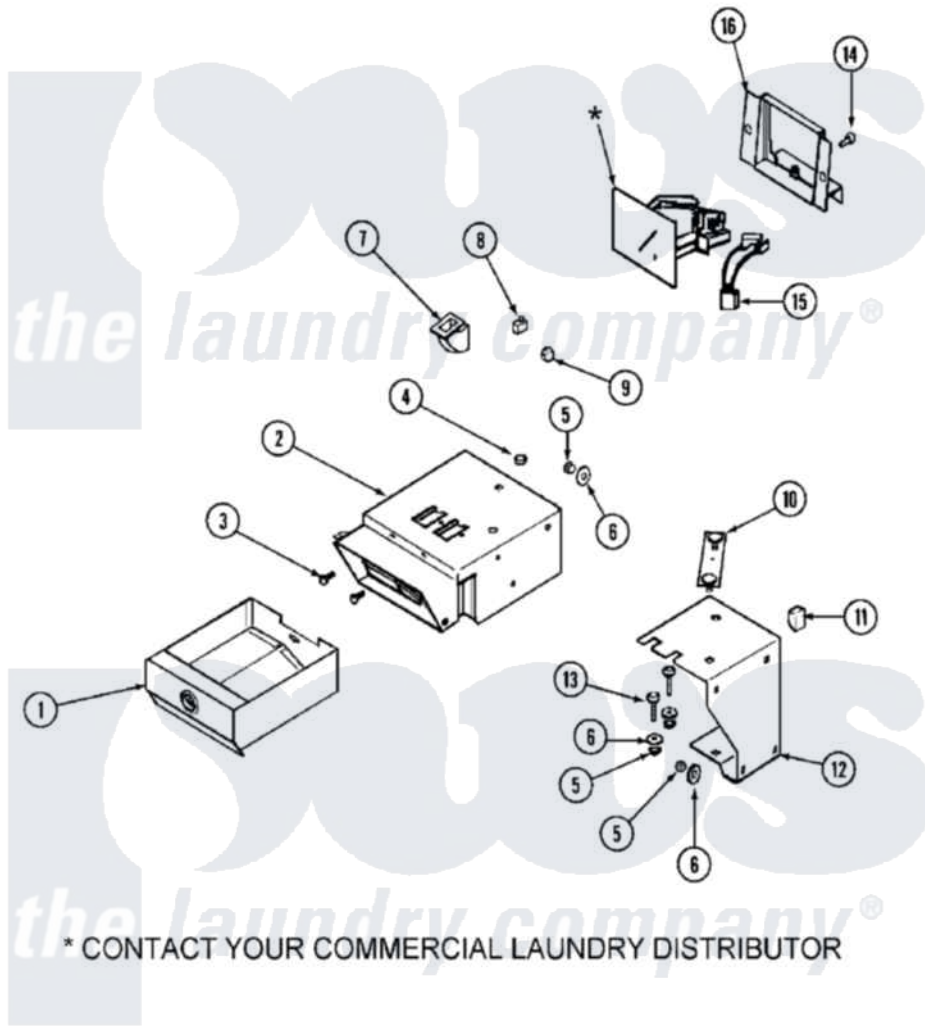

Maytag MLG19PDDGW 02 - CONTROL CENTER (DRYER)

Maytag Residential Maytag MLG19PDDGW Dryer Parts Parts Diagram 02 - CONTROL CENTER (DRYER)
 Click on the part number to view part

Item	Original Part Number	Replaced By	Status	Part Description
001	Y33001983			Box, Coin
002	Y33001986			Vault, Coin
003	33002683	694091		Trim, Side Right Hand
004	Y052740	62739		Nut, Lock
005	Y052734			Nut, Carrage Bolts And Bracket
006	312535			Washer, Vault Mounting Brk.
"	NLA		Not Available	WASHER, VAULT MOUNTING BRK.
007	314635			Chute, Coin
008	22002536			Switch, Sensor
009	NLA		Not Available	NUT, CAGE
010	22001810		Not Available	STRAP, MOUNTING
011	33001989			Retainer, Vault Switch
012	33001990			Bracket, Mounting Vault
013	33001991			Bolt, Carriage
014	212707	3196385		Screw

"	910181	Lockwasher, Terminal Block
015	22001965	Optic Switch Assembly
"	314665	Screw, Switch Assembly
016	33001992	Bracket, Coin Drop Mount.