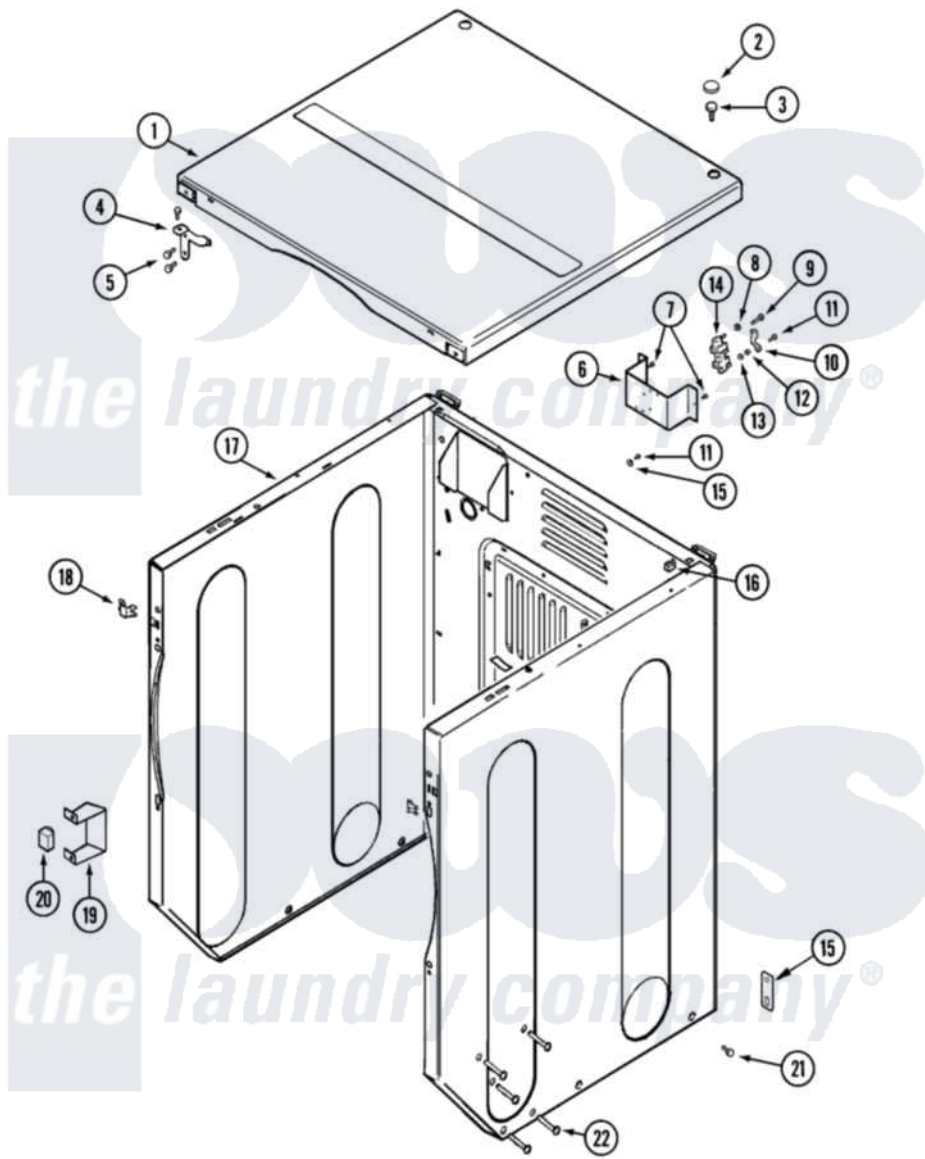

Maytag MLG19PDDGW 03 - CABINET-FRONT (DRYER)

Maytag [Residential Maytag MLG19PDDGW Dryer Parts](#) Parts Diagram 03 - CABINET-FRONT (DRYER)
 Click on the part number to view part

Item	Original Part Number	Replaced By	Status	Part Description
001	33002124			Cover, Top
002	33001997			Plug, Hole
003	22001883	214354		Screw, Top Cover To Cabnt.
004	33001998			Bracket, Top Cover
"	33001999			Bracket, Top Cover
005	22001995			Screw Note: Screw, Tumbler Front And Shroud
006	NLA		Not Available	BRACKET, TERMINAL BLOCK---NA
007	22001995			Screw Note: Screw, Tumbler Front And Shroud
008	Y311270			Washer, Terminal Block
009	Y312209	W10001200		Screw
010	Y312184			Strap, Grounding
011	NLA		Not Available	SCREW, GROUND STRAP
012	311484	112432		Nut
013	311093			Washer, Terminal Connection