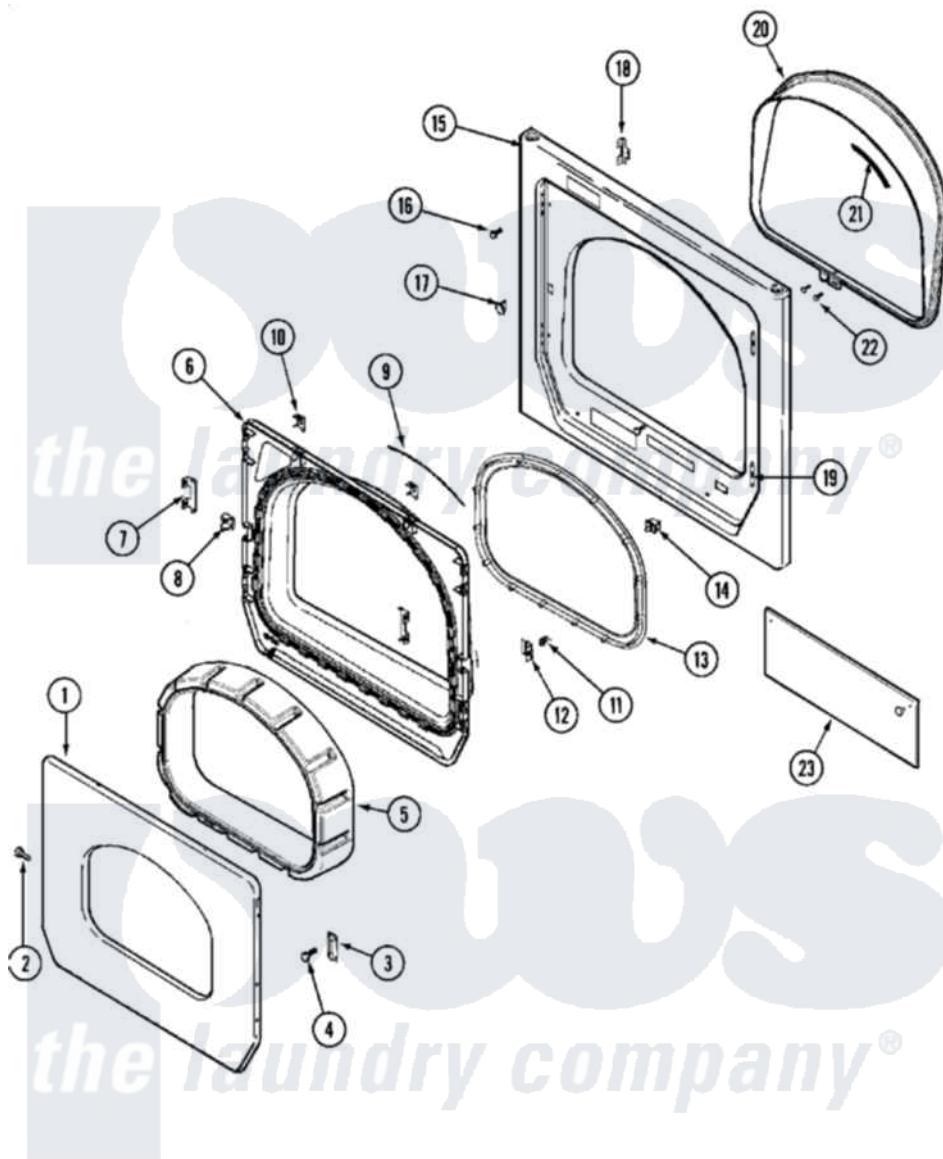

Maytag MLG19PDDGW 04 - DOOR (DRYER)

Maytag Residential Maytag MLG19PDDGW Dryer Parts Parts Diagram 04 - DOOR (DRYER)
 Click on the part number to view part

Item	Original Part Number	Replaced By	Status	Part Description
001	33002015			Door, Outer
002	22002063			Screw No.8-18AB Wafer Head
003	33002017			Hinge, Door
004	22002062	98006631		Screw
005	22002300	9740848		Screw, Mixing Valve Mounting
"	33002780			Door Tunnel W` Handle
006	33002020			Door, Inner W/Seal
007	22002038			Clip, Door
008	33001763			Plug, Inner Door
009	33002094			Seal, Door
010	22002039			Clip, Door
011	33001761			Strike, Door
012	33001793			Bracket, Strike
013	33002607			Lens, Door
014	33002166			Switch, Door
015	33002051		Not Available	SCREW, FRONT PANEL

"	33002130	33002081	Panel, Front
016	33001486	98008544	Screw
017	33001791	306436	Door Latch Kit--W
018	33002025		Twin Speednut
019	33001175		Cover, Hinge Hole
020	33002026		Extension, Tumbler Front
021	33001767		Seal, Shroud
022	33001855	33002917	Screw, No.10-16
023	33002048		Fastener, Push
"	33002183		Shield, Control Panel