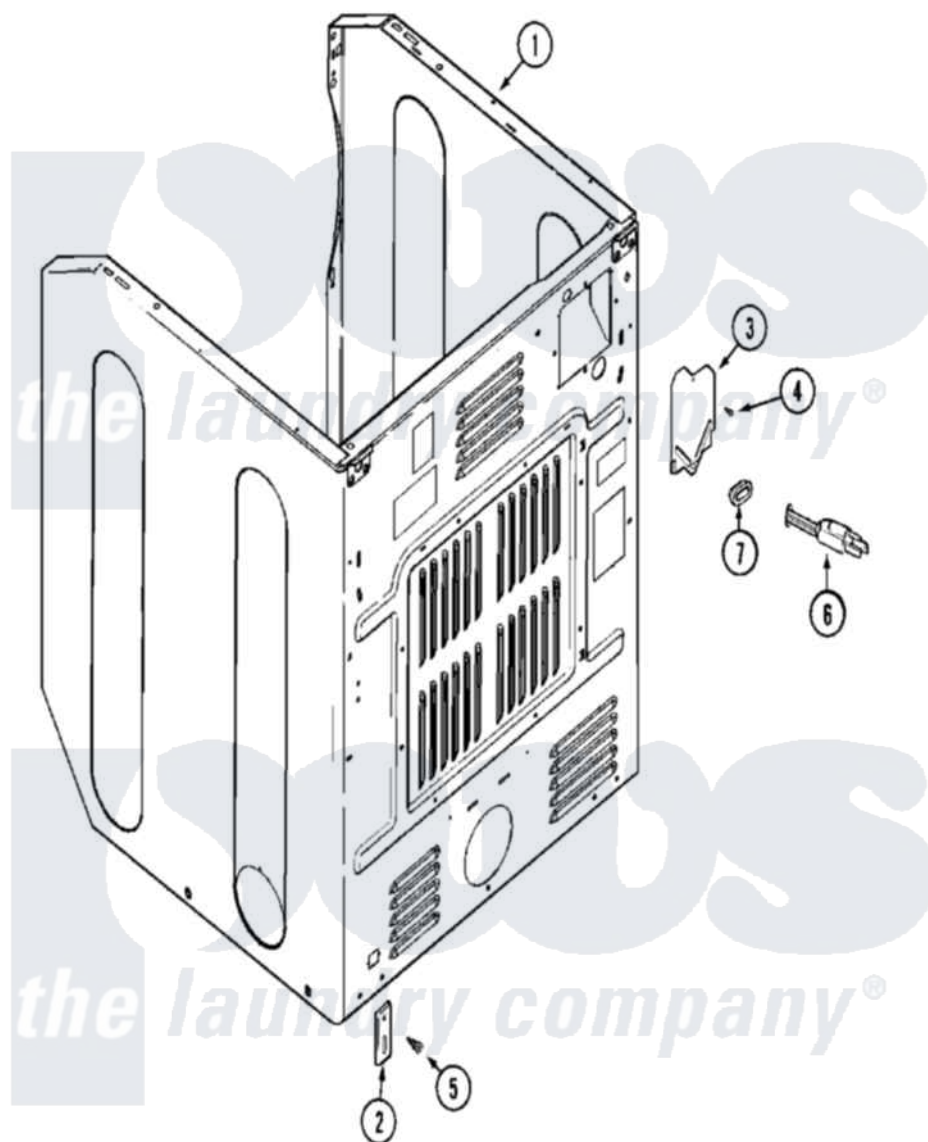

Maytag MLG19PDDGW 05 - CABINET-REAR (DRYER)

Maytag Residential Maytag MLG19PDDGW Dryer Parts Parts Diagram 05 - CABINET-REAR (DRYER)
 Click on the part number to view part

| Item | Original Part Number | Replaced By | Status | Part Description |
|------|--------------------------|-------------|---------------|---|
| 001 | 33002811 | | | Cabinet Upper As Pack--NA |
| 002 | 33002060 | | | Bracket, Security |
| 003 | 33001795 | | | Cover, Terminal Block |
| 004 | 22001995 | | | Screw Note: Screw, Tumbler Front And Shroud |
| 005 | 22001995 | | | Screw Note: Screw, Tumbler Front And Shroud |
| 006 | 22003540 | | | Cord, Power |
| " | 22003705 | | Not Available | ADAPTER, CORD EXPORT |
| " | 22004405 | | Not Available | CORD ADAPTER ASSY |
| " | 22004502 | | | Clamp, Power Cord |
| " | 33002258 | | | Clamp, Power Cord |
| " | 33002260 | | | Nut, Power Cord Clamp |
| 007 | 216183 | | | Grommet, Cord Export |