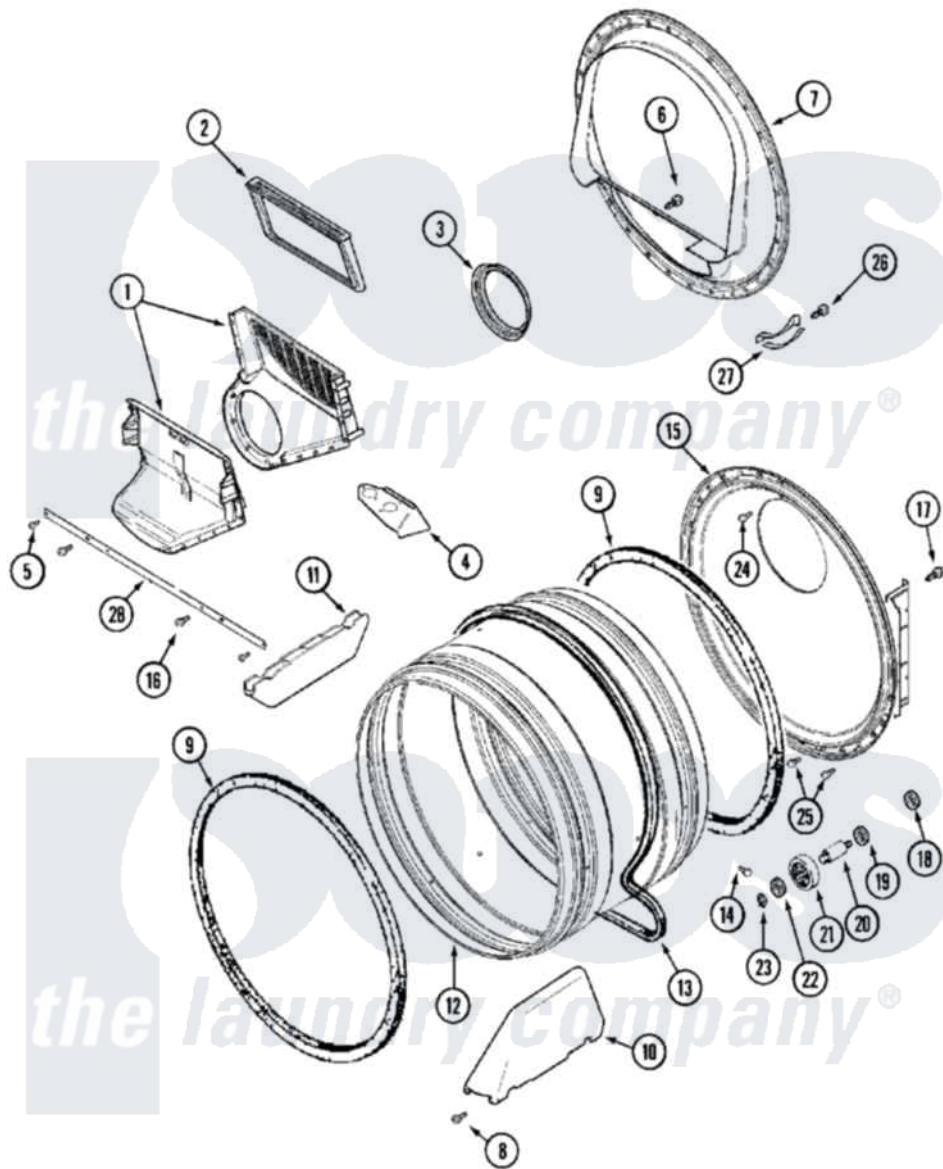

Maytag MLG19PDDGW 06 - TUMBLER (DRYER)

Maytag Residential Maytag MLG19PDDGW Dryer Parts Parts Diagram 06 - TUMBLER (DRYER)
 Click on the part number to view part

Item	Original Part Number	Replaced By	Status	Part Description
001	33001799			Outlet Duct Assembly Note: Outlet Duct Assembly
002	33002790			Lint Filter
003	33002560			Seal, Blower
004	33001837			Cover, Thermostat
005	22001995			Screw Note: Screw, Tumbler Front And Shroud
006	NLA		Not Available	SCREW, OUTLET DUCT
007	33001802			Front, Tumbler
008	33001855	33002917		Screw, No.10-16
009	33001807			Seal, Tumbler
010	33002032			Baffle
011	33001755			Baffle
012	33001794	33001889		Tumbler
013	33002535			V-Belt
014	33001788	33002973		Screw, No.9-15 X 1.00 Hx WS
015	33002770			Tumbler Back And Seal As-

015	33002713		Pack
"	33003037		Tumbler Back And Seal
016	33001768		Screw, Shroud Note: Screw, Shroud And Outlet Duct
017	22001995		Screw Note: Screw, Tumbler Front And Shroud
018	33001443		Nut, Hex
019	Y313347	312535	Washer, Vault Mounting Brk.
020	Y312948	6-3129480	Shaft- Tumbler
021	Y303373	12001541	Drum Roller/Washer Assembly--W
022	312535		Washer, Vault Mounting Brk.
023	410233	9703438	Ring-Retr
024	210932		Screw, No.8 X 9/16 Ctsk Note: Screw, Inlet Duct
025	22001996	3370225	Screw
026	210720		Rivet, Bearing To Tumbler Fmt
027	306508		Tumbler Bearing Kit ---W
028	33002039		Brace, Tumbler Front