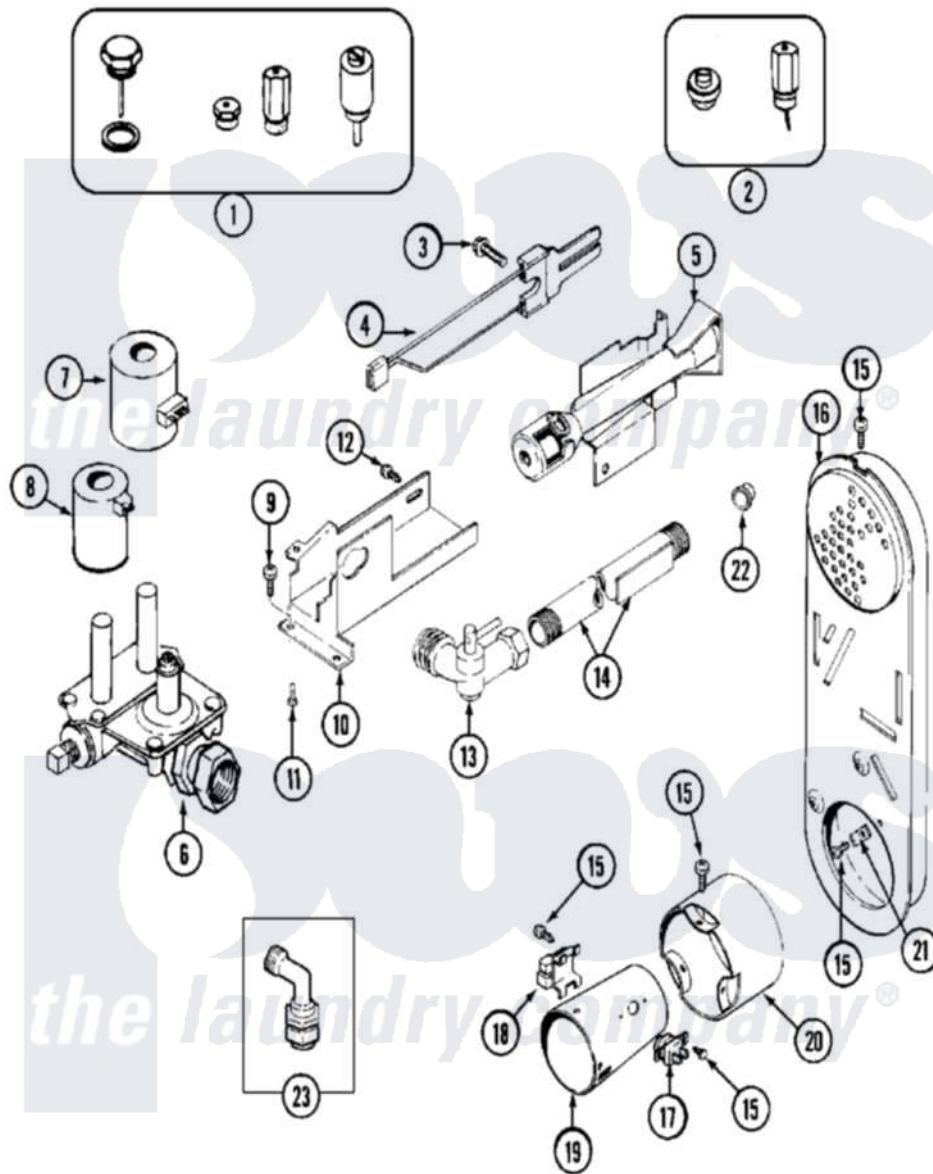

Maytag MLG19PDDGW 07 - GAS VALVE (DRYER)

Maytag [Residential Maytag MLG19PDDGW Dryer Parts](#) Parts Diagram 07 - GAS VALVE (DRYER)
 Click on the part number to view part

Item	Original Part Number	Replaced By	Status	Part Description
001	Y306195	MAL9000AXX		LP Gas Con
002	Y308377		Not Available	CONVERSION KIT (LP TO NATURAL)
003	304971			Screw Note: Screw, Igniter
004	33002789			Igniter Assembly
005	33002793			Burner Assembly
006	307927			Valve, Gas
007	306106			Coil, Holding And Booster-W
008	306105	694540		Coil, 60 Hz
009	Y313561			Screw----NA
010	NLA		Not Available	BRACKET, GAS VALVE----NA
011	314082	90767		Screw, 8A X 3/8 HeX Washer Head Tapping
012	22001995			Screw Note: Screw, Tumbler Front And Shroud
013	306086			Angle Shut Off For Gas Valve
014	33001735			Pipe And Bracket Assembly Series 18 Not Needed Use

015	211294	90767		Vavle Screw, 8A X 3/8 HeX Washer Head Tapping
016	33002765		Not Available	INLET DUCT ASSEMBLY (GAS)
"	33003039			Assembly, Inlet Duct-Gas
017	305169			Thermostat, Hi-Limit Gas
018	Y303377	338906		Radiant, Sensor
019	33001835			Cone Assembly, Combustion
020	NLA		Not Available	EXTENSION F/COMBUSTION CONE
021	Y312890			Retainer, Heater Chamber
022	33001693			Cap, Gas Pipe
023	33001842	3406051		Elbow Union Assembly