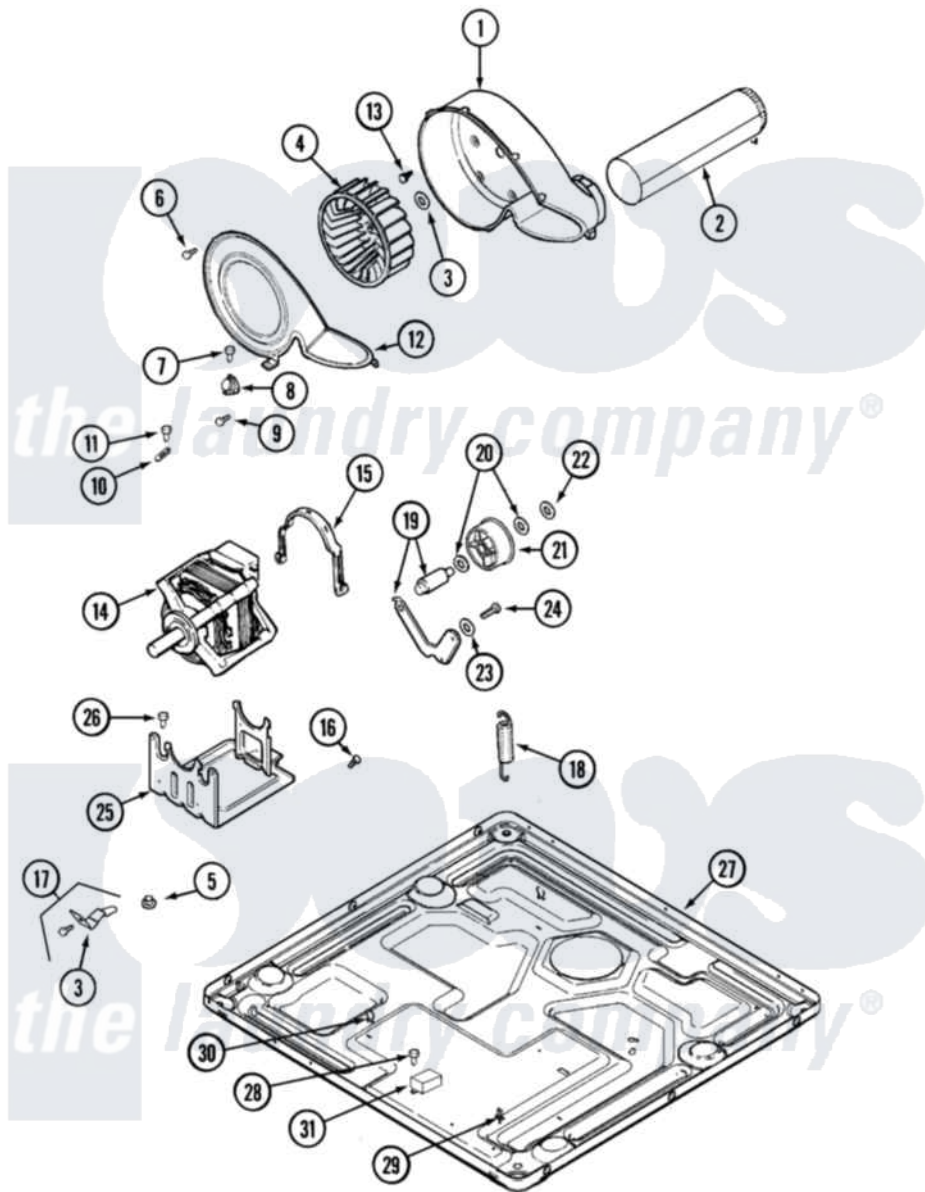

Maytag MLG19PDDGW 08 - MOTOR DRIVE (DRYER)

Maytag [Residential Maytag MLG19PDDGW Dryer Parts](#) Parts Diagram 08 - MOTOR DRIVE (DRYER)
 Click on the part number to view part

| Item | Original Part Number | Replaced By | Status | Part Description |
|------|--------------------------|--------------------------|--------|---|
| 001 | 33001789 | | | Housing, Blower |
| 002 | 22001995 | | | Screw Note: Screw, Tumbler Front And Shroud |
| " | 33002185 | | | Duct Assembly, Exhaust |
| 003 | 22001995 | | | Screw Note: Screw, Tumbler Front And Shroud |
| " | 33002757 | | | Bracket, RH, Base To Support |
| " | 33002758 | | | Bracket, LH, Base To Support |
| 004 | 33002797 | | | Wheel, Blower |
| 005 | 33002044 | | | Guide |
| 006 | 33001855 | 33002917 | | Screw, No.10-16 |
| 007 | Y313561 | | | Screw----NA |
| 008 | 303392 | | | Thermostat, Cycling |
| " | 33303391 | | | Thermostat, Cycling |
| 009 | 22002925 | 3370225 | | Screw |
| 010 | 33001762 | | | Fuse, Thermal |
| 011 | 22002925 | 3370225 | | Screw |