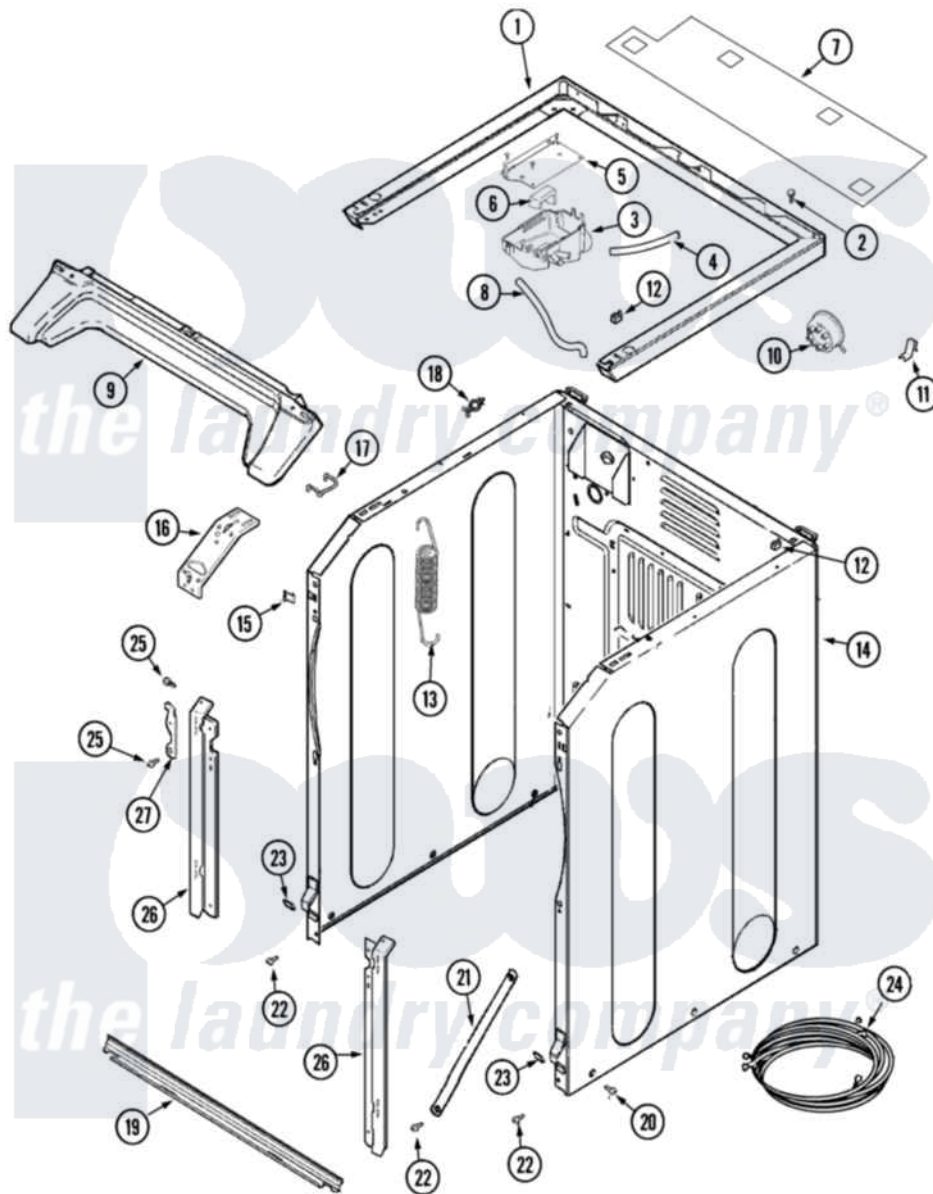

Maytag MLG19PDDGW 09 - CABINET-FRONT (WASHER)

Maytag Residential Maytag MLG19PDDGW Dryer Parts Parts Diagram 09 - CABINET-FRONT (WASHER)
 Click on the part number to view part

Item	Original Part Number	Replaced By	Status	Part Description
001	33002963			Support, Weld Assembly
002	214354			Screw, Top Cover To Cabnt.
003	33001855	33002917		Screw, No.10-16
"	33002775			Vent, Tub
004	22002464			Hose, Vent
005	33002189			Bracket, Vent Mounting
006	22002440			Deflector, Vent
007	33002191			Wire Shield
"	33002192			Clip, Shield
008	205161	489503		Clamp
"	33002193			Hose, Shower
009	33002011			Cover, Access
010	22003728			Switch, Pressure Items 22-30 Listed As Series
011	22002006			Clip, Unbalance Switch Harness
"	22002244			Clip, Grounding

012	33002194		Nut, Speed
013	22002100		Spring
014	22002179	8539404	Tie-Wire
"	22003639		Cabinet Assembly
015	22002049		Clip Note: Clip, Front Panel
016	33002813		Corner Bracket - LH Cabinet
"	33002814		Corner Bracket - RH Cabinet
017	22002297		Support, Spring
018	315471	22003298	Retainer, Wire
019	22003638	22003652	Shroud Support Assembly
020	213007		Xfor Cabinet See Cabinet, Back
021	22002767		Brace, Cross
022	33002190		SCrew, C BraCe, BraCket, Cabinet
023	22002013		Stop, Shipping
024	22004098		Wire Harness - Lower, Ex. Stack
025	22001995		Screw Note: Screw, Tumbler Front And Shroud
026	22003624		Bracket, Shroud Support
"	22003625		Bracket, Shroud Support
027	33002035	22002991	Kit, Access Cover Hook
"	33002036	22002991	Kit, Access Cover Hook
"	33002037		Fastener, Access Cover Hook