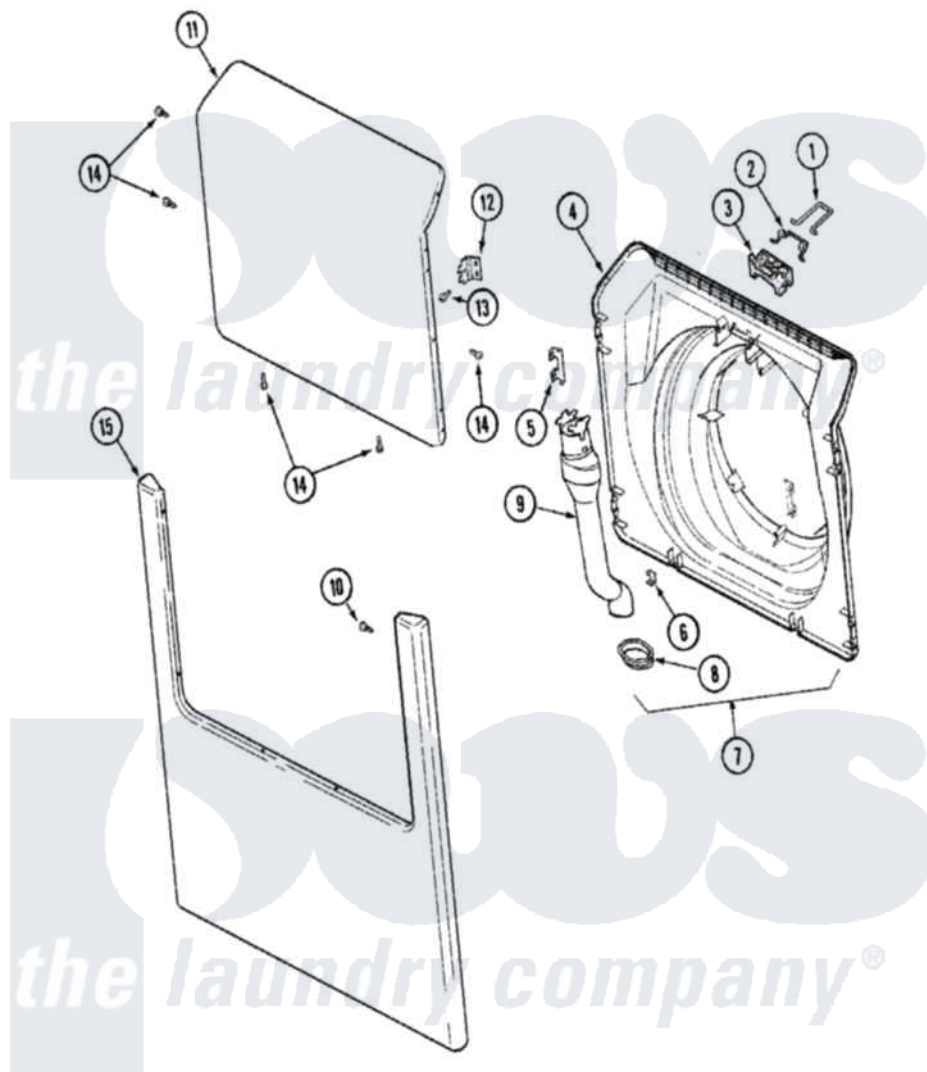

Maytag MLG19PDDGW 10 - DOOR & FRONT PANEL (WASHER)

Maytag Residential Maytag MLG19PDDGW Dryer Parts Parts Diagram 10 - DOOR & FRONT PANEL (WASHER)
 Click on the part number to view part

Item	Original Part Number	Replaced By	Status	Part Description
001	22003222			Hoop, Lock
002	22002003			Spring, Latch
003	22002168			Support, Lock Hoop
004	22003800			Inner Door/Vented
005	22002038			Clip, Door
006	22002039			Clip, Door
007	12001722			DOOR LINER W/VENT ASSY. (WHT)
008	22003075			Grommet, Vent Tube
009	22003850			Vent Tube Assembly
010	22002243			Screw, Front Panel And Hinge
"	22002244			Clip, Grounding
011	22001979			Door, Outer
012	22002798			Hinge, Door
013	22002062	98006631		Screw
014	22002063			Screw No.8-18AB Wafer Head
015	22002241	22002836		Panel, Front