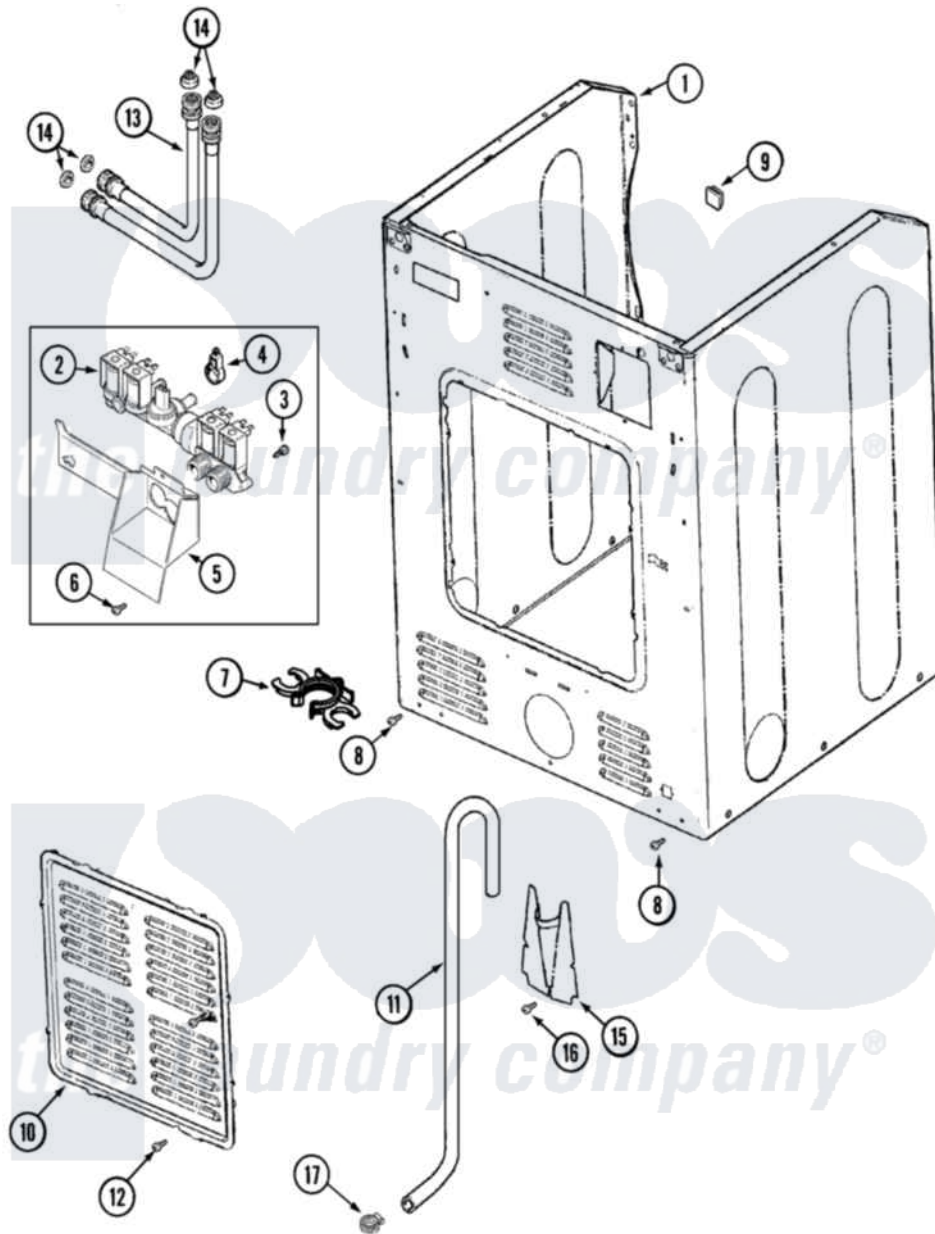

Maytag MLG19PDDGW 11 - CABINET-REAR (WASHER)

Maytag [Residential Maytag MLG19PDDGW Dryer Parts](#) Parts Diagram 11 - CABINET-REAR (WASHER)
 Click on the part number to view part

Item	Original Part Number	Replaced By	Status	Part Description
001	22003639			Cabinet Assembly
"	33002190			SCrew, C BraCe, BraCket, Cabinet
002	22002903			Valve, Water
003	22002436			Screw, Water Valve Bracket
004	205161	489503		Clamp
005	33002212			Bracket, Water Valve
006	22002925	3370225		Screw
007	22002932			Clip, Drain Hose
008	33002190			SCrew, C BraCe, BraCket, Cabinet
009	NLA		Not Available	PLUG, HOLE
010	22004355			Rear Access Panel
011	12001807			Drain Hose Kit
"	22002892			Retainer, Drain Hose
"	22002893	8539404		Tie-Wire
"	22003319	12001807		Drain Hose Kit

012	22002925	3370225	Screw
013	35-3400		Inlet Hose Assembly
"	35-3401		Inlet Hose Assembly
014	22002960		Strainer, Washer Inlet
"	Y013783		Washer, Inlet Hose
015	22002704		Cover, Drain Hose
016	33002190		SCrew, C BraCe, BraCket, Cabinet
017	22001984	285655	Clamp, Hose