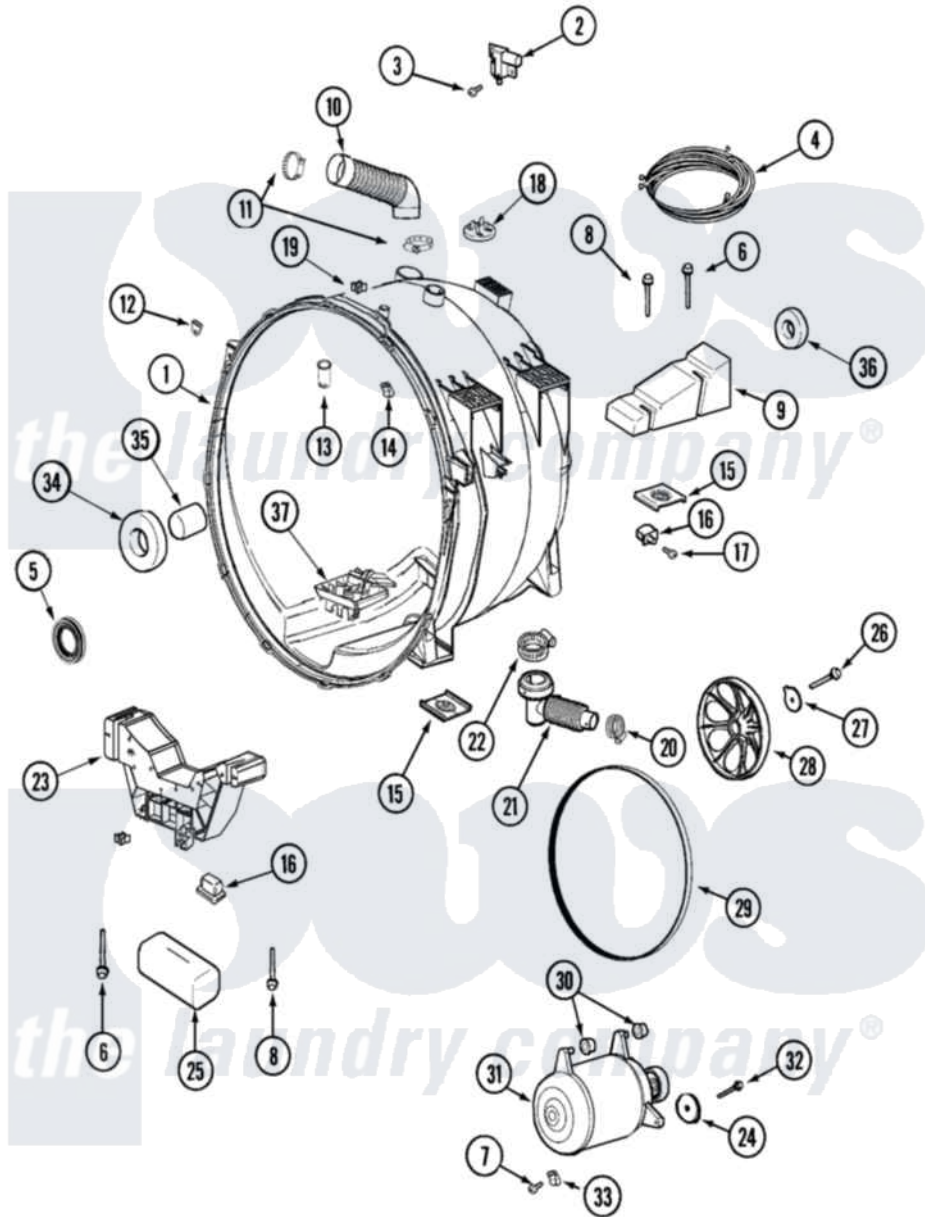

Maytag MLG19PDDGW 12 - OUTER TUB & MOTOR(WASHER)

Maytag [Residential Maytag MLG19PDDGW Dryer Parts](#) Parts Diagram 12 - OUTER TUB & MOTOR(WASHER)
 Click on the part number to view part

Item	Original Part Number	Replaced By	Status	Part Description
001	22004080	22004465		Outer Tub Assembly, As Pack
"	22004465			Outer Tub Assembly, As Pack
002	22003302			Switch, Internal Unbalance
003	22002061	910187		Screw
004	22003836			Harness, Upper Sub Assembly, Venus
"	22004471			Harness, Wire Unbalance
005	12002022			Lip Seal Kit
006	22003615			Bolt, Double Sems 5-3/8
007	22002019			Screw, Wire Clip To Motor Cnt
008	22003616			Bolt, Double Sems 3-3/8
009	22002102			Weight, Counter Balance
010	22002083			Hose, Injector
011	22002052	616099		Clamp
012	22002103			Clip, U
013	22004310			Water Deflector
				Clip, Unbalance Switch

014	22002006		Clip, Unbalance Switch Harness
015	22002065		Nut, Counter Balance
016	22002044		Switch, Tub Displacement
017	22002061	910187	Screw
018	22002797		Clip, Hose
019	22002006		Clip, Unbalance Switch Harness
020	22001984	285655	Clamp, Hose
021	22003262		Hose, Tub To Pump Outlet
022	22002053	696392	Hose Clamp
023	22002006		Clip, Unbalance Switch Harness
"	22002579	Not Available	WEIGHT ASSEMBLY (FRT)
"	22004472		Bracket, Lower
024	22002320		Washer, Belt Tension Bolt
025	22003225	Not Available	CUSHION
026	22003937		Screw, Retaining Bolt
027	22003936		Washer
028	22002315		Pulley, Spinner
029	12001788		Kit, Belt And Isolator--W
030	22003329		Isolator, Motor
031	22003856		Motor, Variable Speed
032	22003686		Bolt, Motor
033	22002006		Clip, Unbalance Switch Harness
034	22002934		Bearing, Front
035	22002935		Spacer, Bearing
036	22003441		Bearing, Rear
037	22003710		Sump Cap W/ Labyrinth Feature