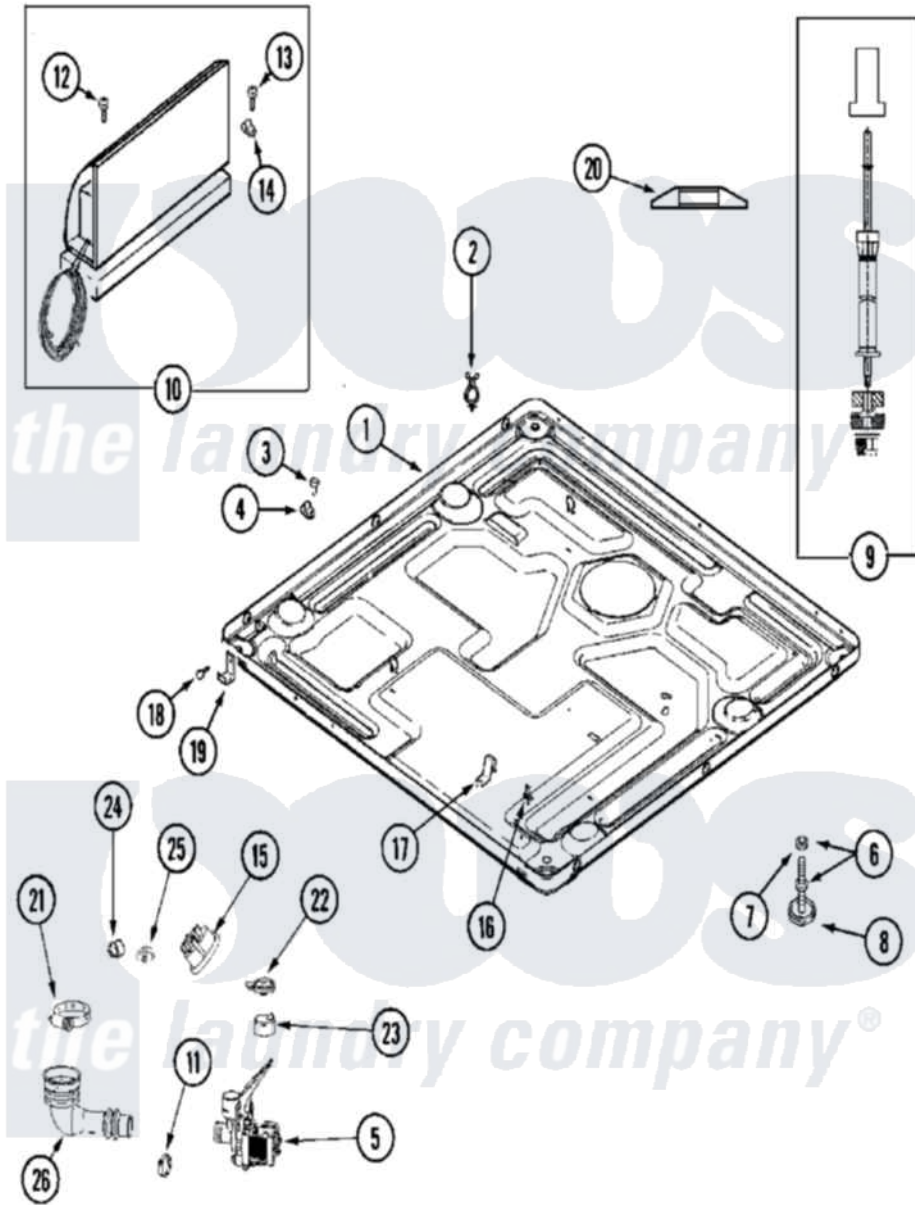

Maytag MLG19PDDGW 14 - BASE (WASHER)

Maytag [Residential Maytag MLG19PDDGW Dryer Parts](#) Parts Diagram 14 - BASE (WASHER)
 Click on the part number to view part

Item	Original Part Number	Replaced By	Status	Part Description
001	22003926	22003435		Base, Assembly
002	22003298			Retainer, Wire
003	Y313561			Screw---NA
004	22004120			Clip, Wire Harness
005	22003709			Pump, Drain
006	22003544			Adjustable Leg W/Foot And Nut
007	Y052740	62739		Nut, Lock
008	210684			Foot, Adjustable Leg
009	22002316			Strut, Rear
010	22004099			Motor Control W/Filter
011	22001984	285655		Clamp, Hose
012	33002190			SCrew, C BraCe, BraCket, Cabinet
013	Y313561			Screw---NA
014	22002014			Clip, Harness To Support
015	22003728			Switch, Pressure Items 22-30

			Listed As Series
015	22003120		
016	22003298		Retainer, Wire
017	22002244		Clip, Grounding
018	33002190		SCrew, C BraCe, BraCket, Cabinet
019	22002239		Clip, Front Panel
020	33002222		Deflector, Water
021	22002853	285655	Clamp, Hose
022	22002853	285655	Clamp, Hose
023	22003268		Cap, Rubber
024	22003261		Plug, Outer Tub
025	22003295	285655	Clamp, Hose
026	22003262		Hose, Tub To Pump Outlet