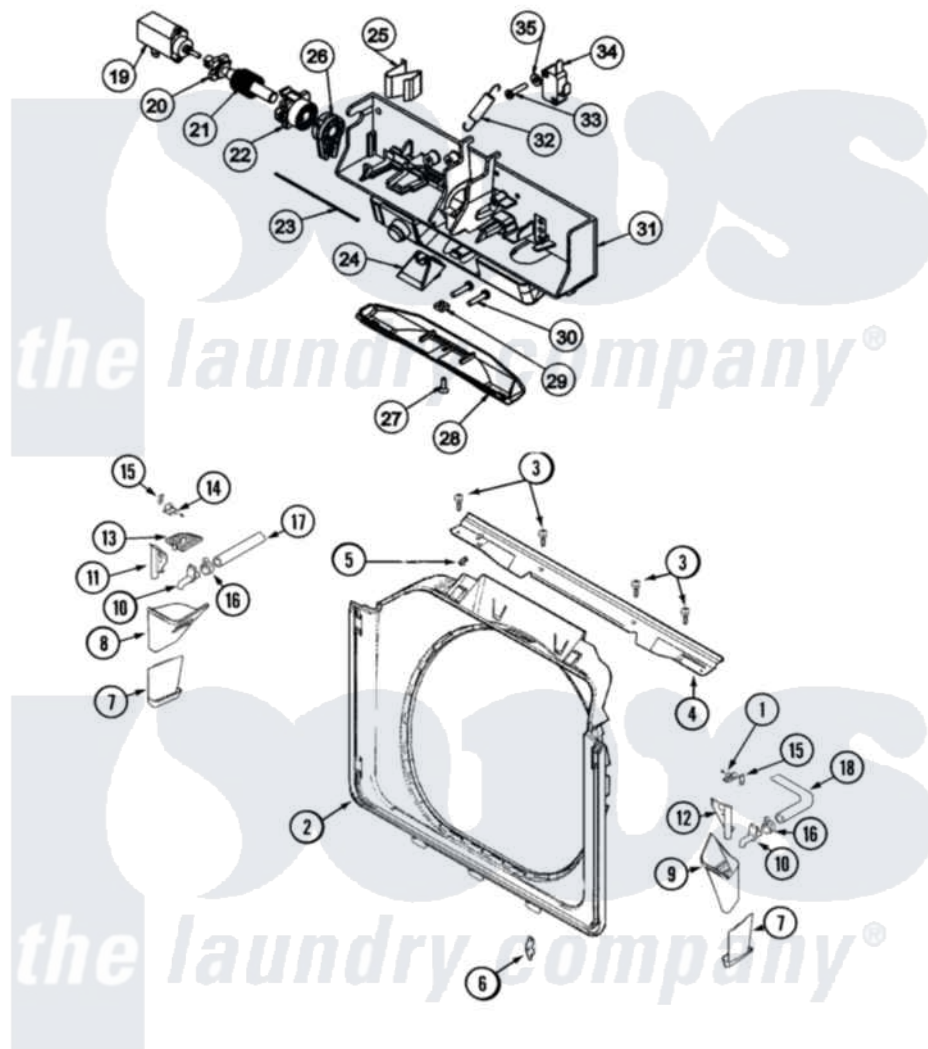

Maytag MLG19PDDGW 15 - DOOR SHROUD & DOOR LATCH ASSEMBLY (WASH)

Maytag [Residential Maytag MLG19PDDGW Dryer Parts](#) Parts Diagram 15 - DOOR SHROUD & DOOR LATCH ASSEMBLY (WASH)

[Click on the part number to view part](#)

Item	Original Part Number	Replaced By	Status	Part Description
001	33002209			Retainer, Fabric Softener
002	22002506			Shroud And Dispenser Hose
003	22001995			Screw Note: Screw, Tumbler Front And Shroud
004	22003908			Vapor Barrier
"	33002203			Clip, Hose
"	33002477			Support, Door Lock
005	22002014			Clip, Harness To Support
006	33001764			Cover, Hinge Hole
"	33001787			Screw, Hinge Note: Screw, Hinge Hole Cover
007	33002195			Grate, Overflow
"	33002196			Grate, Overflow
008	33002197			Cup, Bleach Dispenser
009	33002198			Cup, Fabric Softener Dispenser

010	33002199		Spout, Dispenser Fill
011	33002200		Cap, Bleach Dispenser
012	33002201		Cap, Fabric Softener
013	33002204		Screen, Bleach Cup
014	22003681	22003263	Screw, Sump Cap
"	33002205		Retainer, Bleach Cup
015	33002206		Fastener, J Type
016	205161	489503	Clamp
017	22003653		Retainer, Dispenser Hose
"	33002207		Hose, Bleach
018	22003653		Retainer, Dispenser Hose
"	33002208		Hose, Fabric Softener
019	22002119		Motor, Wax
020	22003718		Axle, Latch
021	22003721		Spring, Axle / Latch
022	22003715		Sliding Gear, Latch
023	22002164		Cable, Door
024	22003055		Ramp, Door Hoop
025	22003716		Rotating Gear, Latch
026	22003717		Spring, Latch
027	22002435	241877	Screw
028	22002957		Cover, Latch Assembly
029	22003720		Nut, Latch
030	22003719		Screw, Latch
031	33002783		Holder, Switch
032	22002158		Spring, Gear Return
033	22001352		Screw, Check Switch
034	33002782		Switch, Door Lock
035	22002165		Washer, Door Lock Switch
036	33002785		Switch, Door
037	33002784		Lock Clip, Door
038	22002484	Not Available	LABEL, BLEACH
"	22002485	Not Available	LABEL, FABRIC SOFTENER
"	22002486	Not Available	LABEL, LOADING INSTRUCTIONS
"	22002487	Not Available	LABEL, ADD DETERGENT