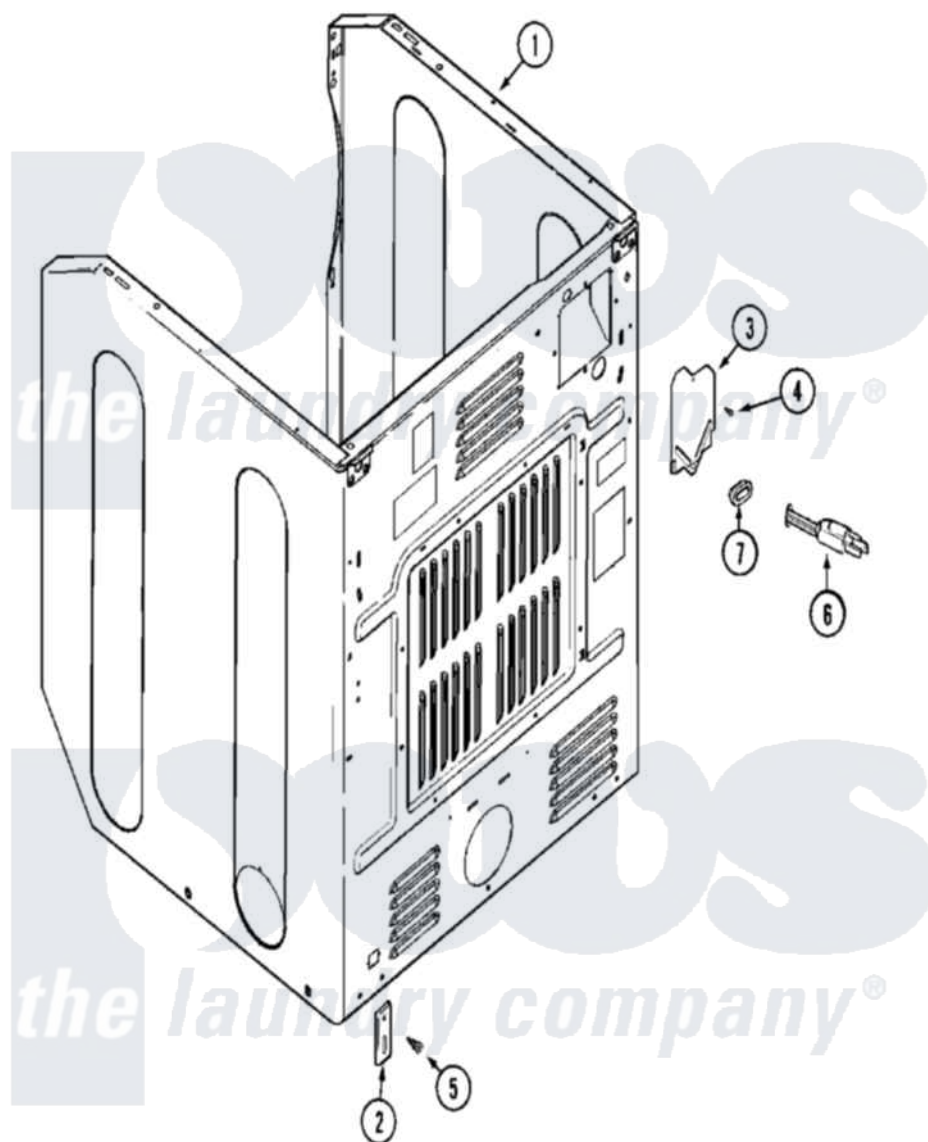

Maytag MLG19PDDWW 05 - CABINET-REAR (DRYER)

Maytag Residential Maytag MLG19PDDWW Dryer Parts Parts Diagram 05 - CABINET-REAR (DRYER)
 Click on the part number to view part

| Item | Original Part Number | Replaced By | Status | Part Description |
|------|--------------------------|-------------|--------|--|
| 001 | 33002811 | | | Cabinet Upper As Pack--NA |
| 002 | 33002060 | | | Bracket, Security |
| 003 | 33001795 | | | Cover, Terminal Block |
| 004 | 22001995 | | | Screw Note: Screw, Tumbler Front And Shroud |
| 005 | 22001995 | | | Screw Note: Screw, Tumbler Front And Shroud |
| 006 | 22003062 | | | Cord, Power |
| 007 | 211881 | | | Grommet, Cord Part Not Used- Gas Models Only |